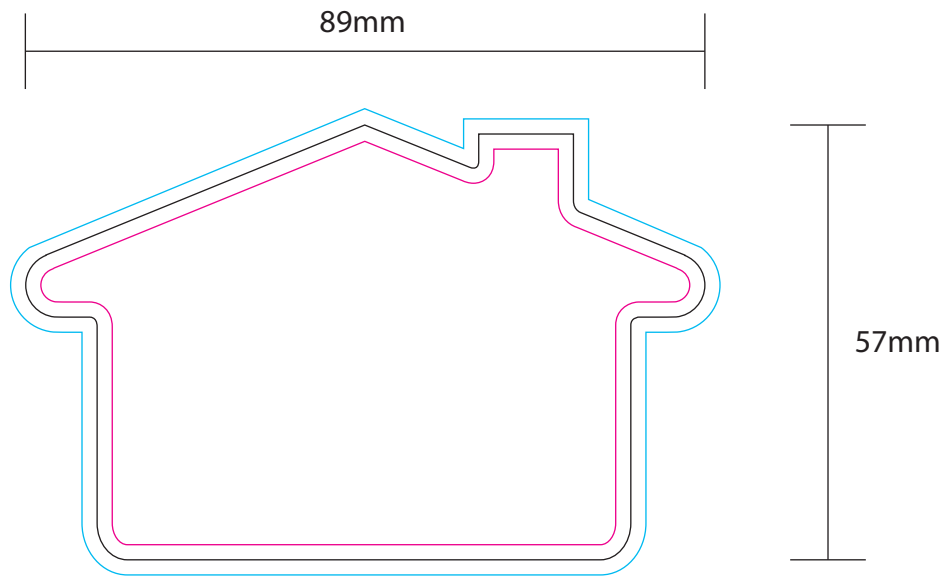

# Bungalow Wobbler

- Cutter Guide
- Bleed (Backgrounds should bleed to this point)
- Important Information/ Text & Logo's Area