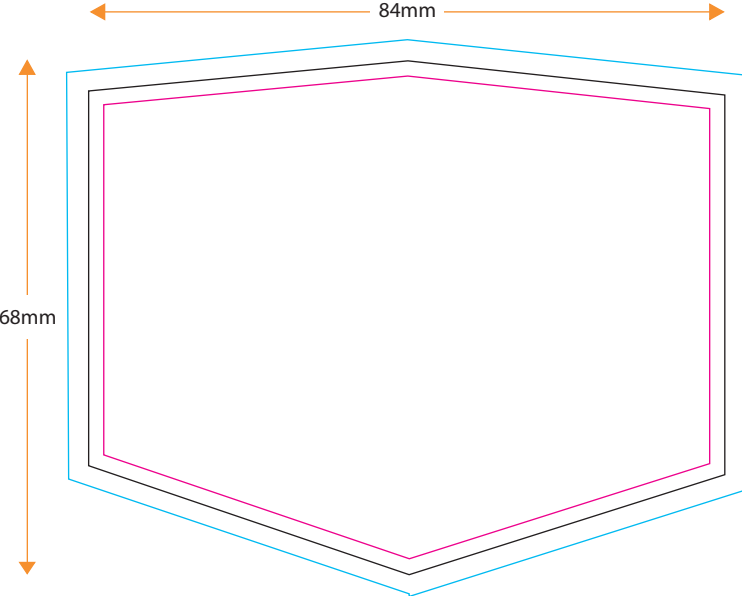

# Box/Parcel Wobbler Template

84 x 68mm

- Cutter Guide
- Bleed (Backgrounds should bleed to this point)
- Important Information/ Text & Logo's Area