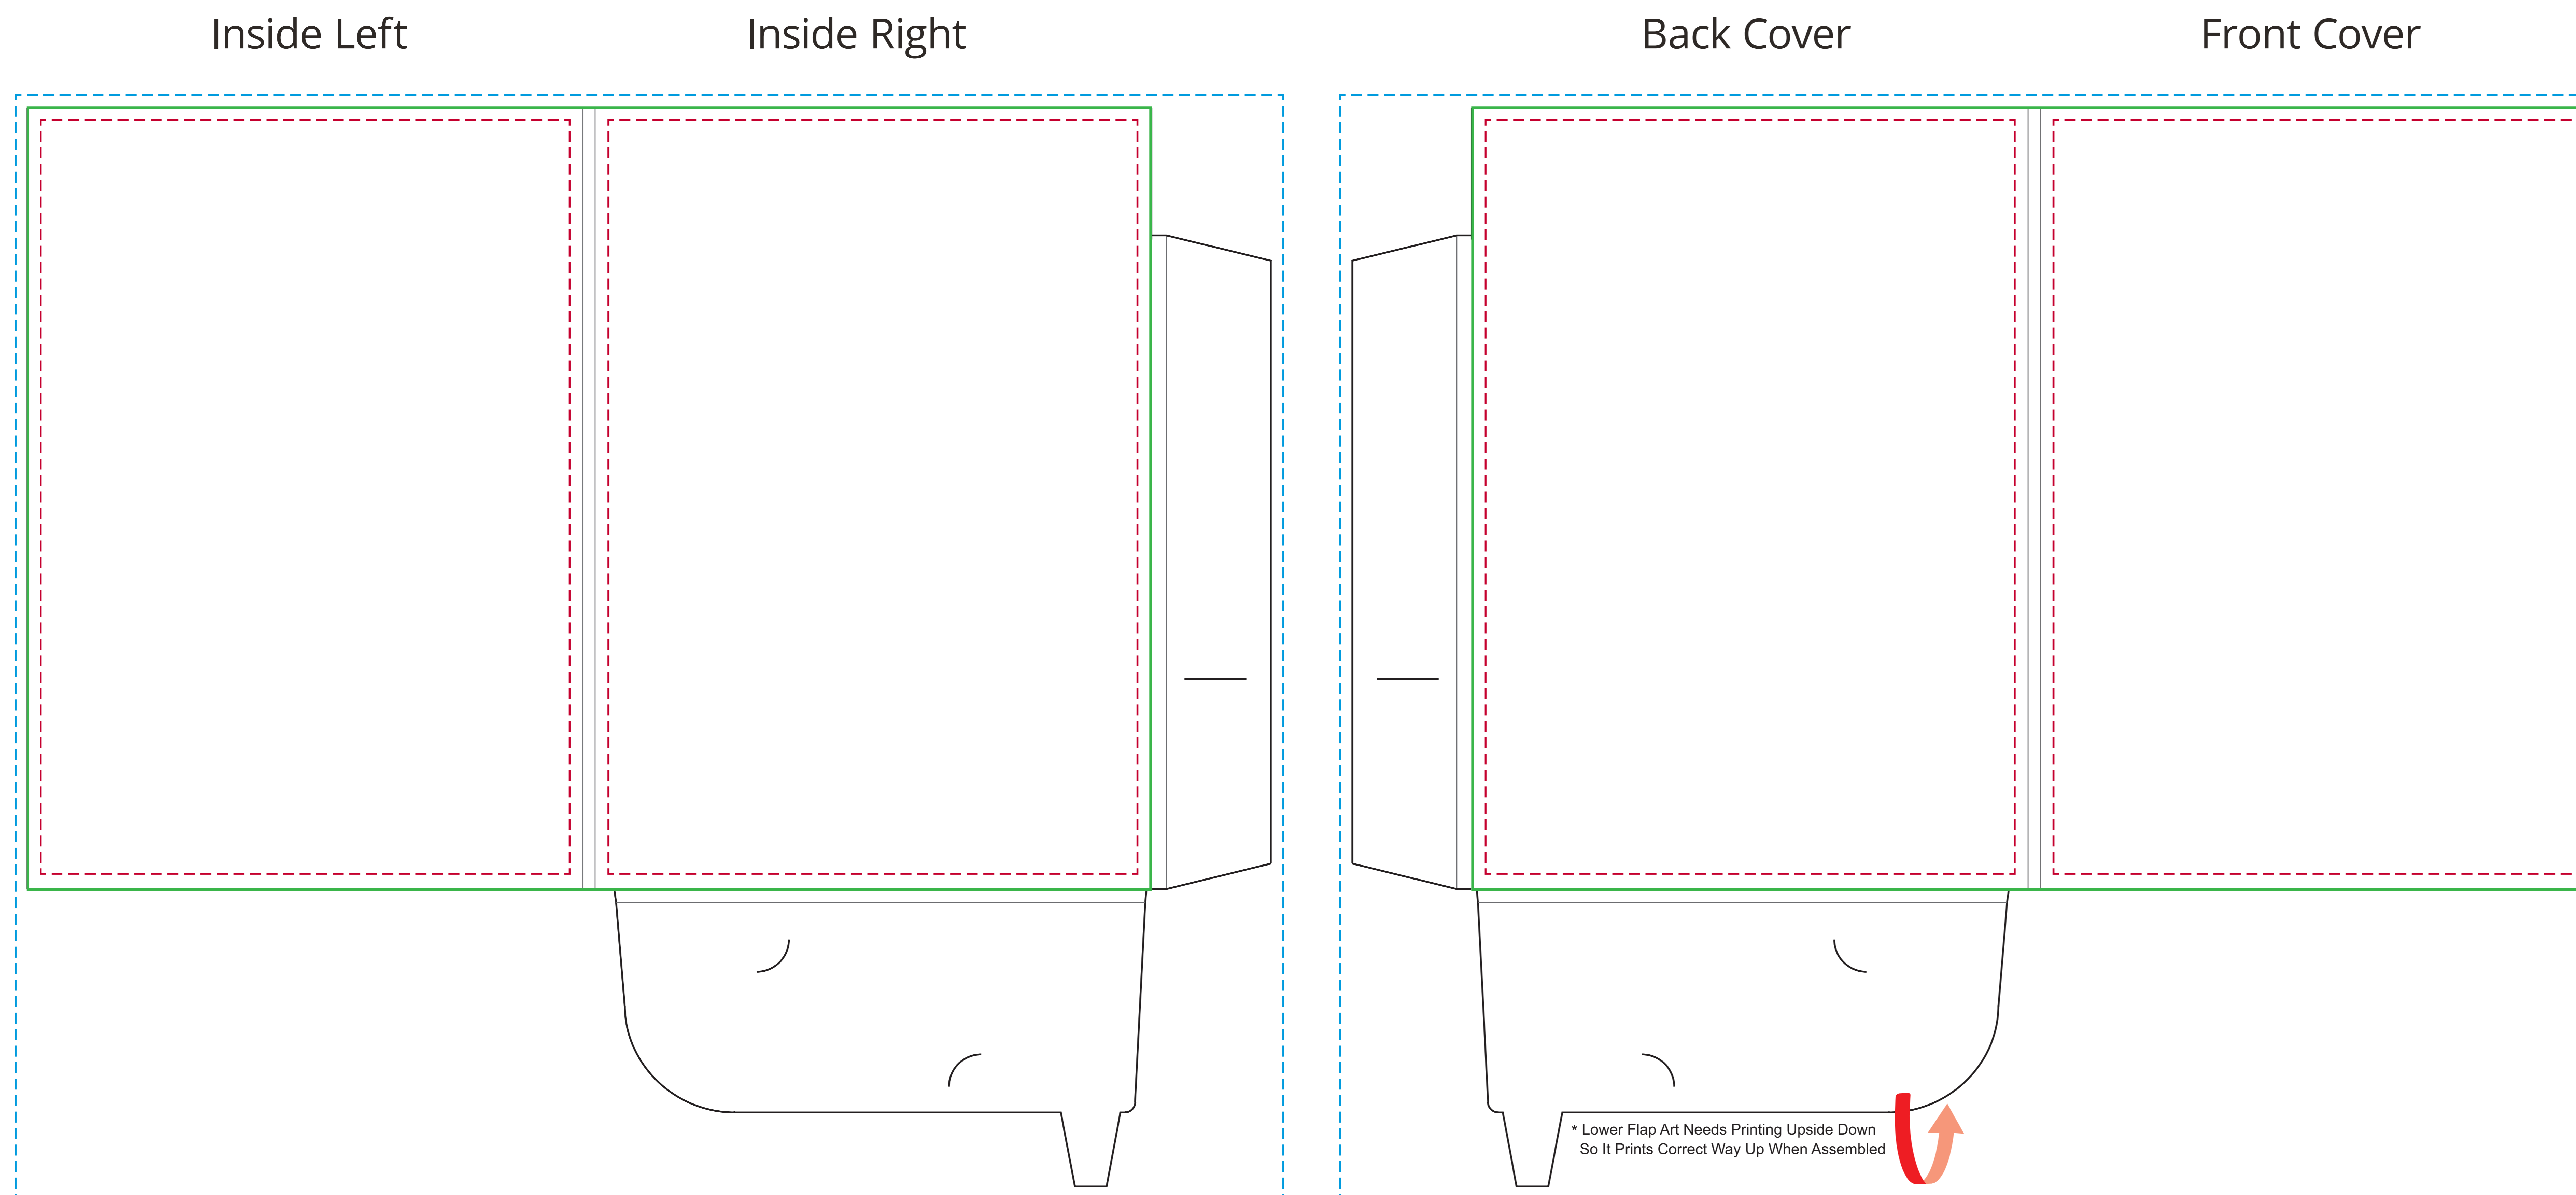

YOUR VISUAL PROOF

Order Reference xxxxxx
 Date created xx/xx/xx
 Created by xx

Product 187047
 Colour White
 Branding Spot Colour (Litho) /
 Full Colour (Litho)

PANTONE® Colours

Artwork Advisories

Solid colour borders must cover the folds/seams to prevent artwork from cracking (cannot be removed).

Please email all approvals/amends to your order processor.

- Print area
- - - Bleed
- - - Safe text area
- Cut lines
- Fold lines

Scale 100% Print area 435 x 303 mm Logo size xx x xx mm