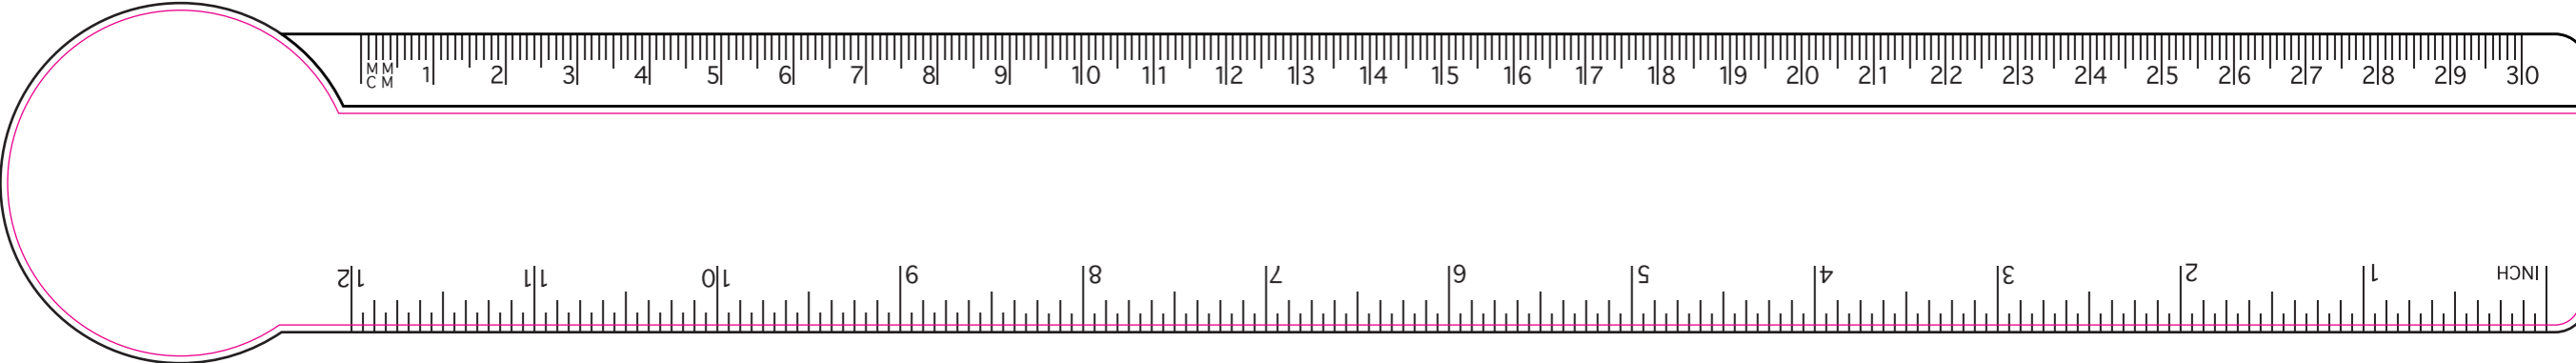

RU1204 - Circle Shaped 12inch Ruler - White

Product Dimension(mm): 360x50

Minimum Print Restrictions (Digital)

Line thickness (0.2mm) 

Reversed Line (0.2mm) 

Text (3pt) 

Reversed Text (4pt) 

Any lines or text below these restrictions will result in a loss of detail when printed

Actual Artwork Size(s):

Artwork = 

Please read carefully:

N/A

Available Print Area(s):

 Digital = 357x48mm

Notes For Artroom:

N/A