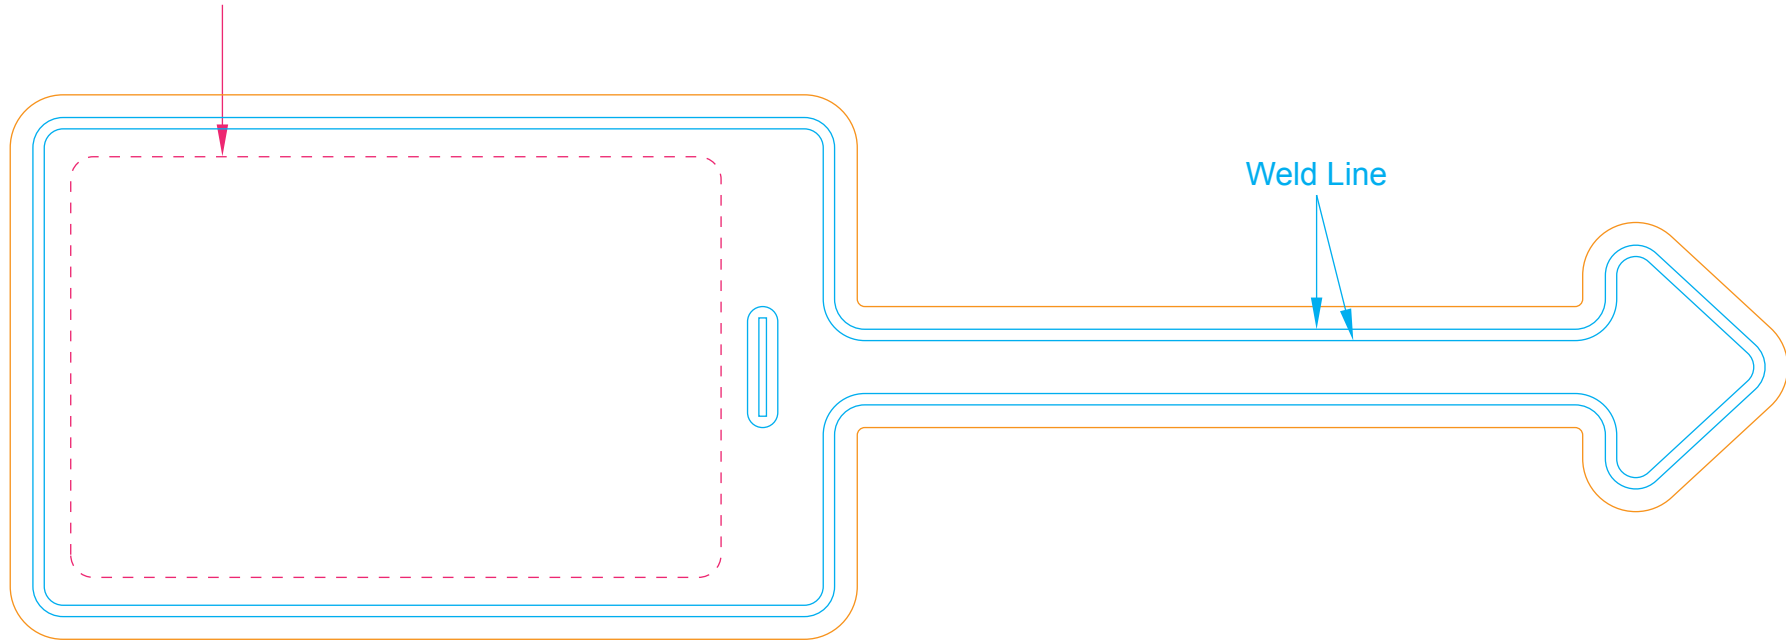

Luggage Tag

Product size: 230 x 66mm

Critical Text Line
(please ensure text sits within this line)

Bleed Area: 3mm all way around (236 x 72mm)

Please Note
Printed sheets can move 1-2mm during production