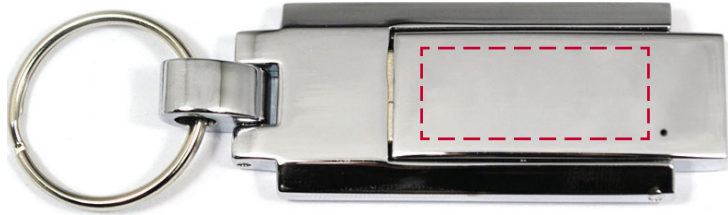

YOUR VISUAL PROOF

Front

Back

Scale 100% Print area 30 x 12mm Logo size xx x xxmm

Order Reference xxxxxx
Date created xx/xx/xx
Created by xx

Product 186468
Colour Silver
Branding Spot colour / Engraved

PANTONE® Colours