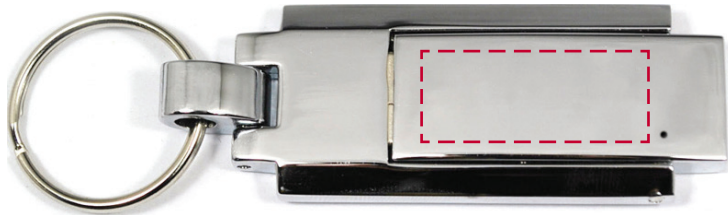

YOUR VISUAL PROOF

Front

Back

Scale 100% Print area 30 x 12mm Logo size xx x xxmm

Order Reference xxxxxx
Date created xx/xx/xx
Created by xx

Product 186468
Colour Silver
Branding Spot colour / Engraved

PANTONE® Colours