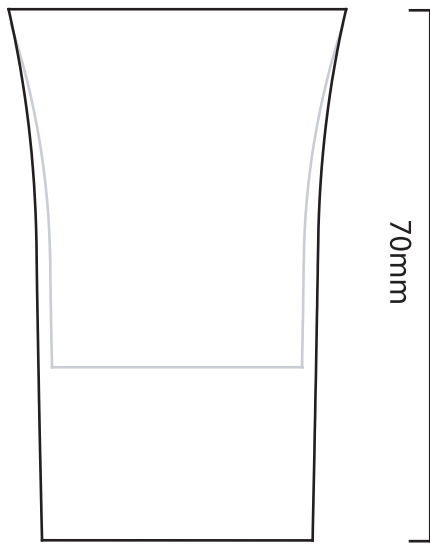

Product Code

date

Description

order no.

Weight

Height

Artwork Max Size 30mm x 35mm

actual size - approximate positioning

Personalisation Method
Inverted Engraving