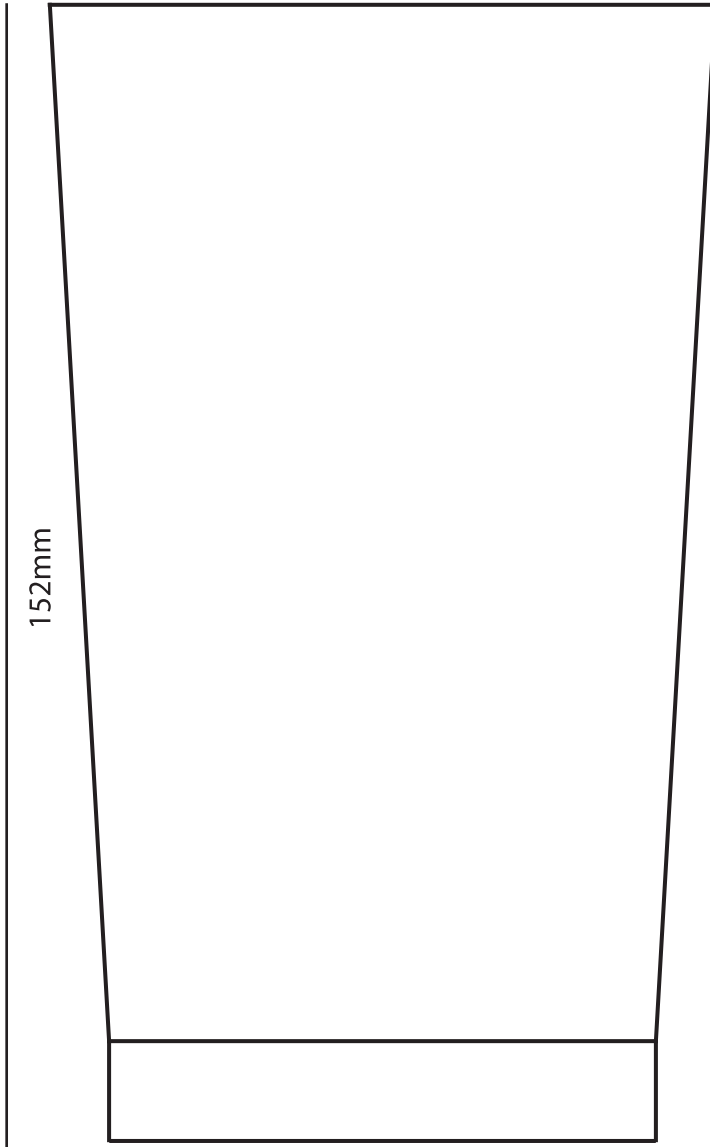

Product Code

date

Description

order no.

Weight

Height

Artwork Max Size 50mm x 70mm

100% size - approximate positioning