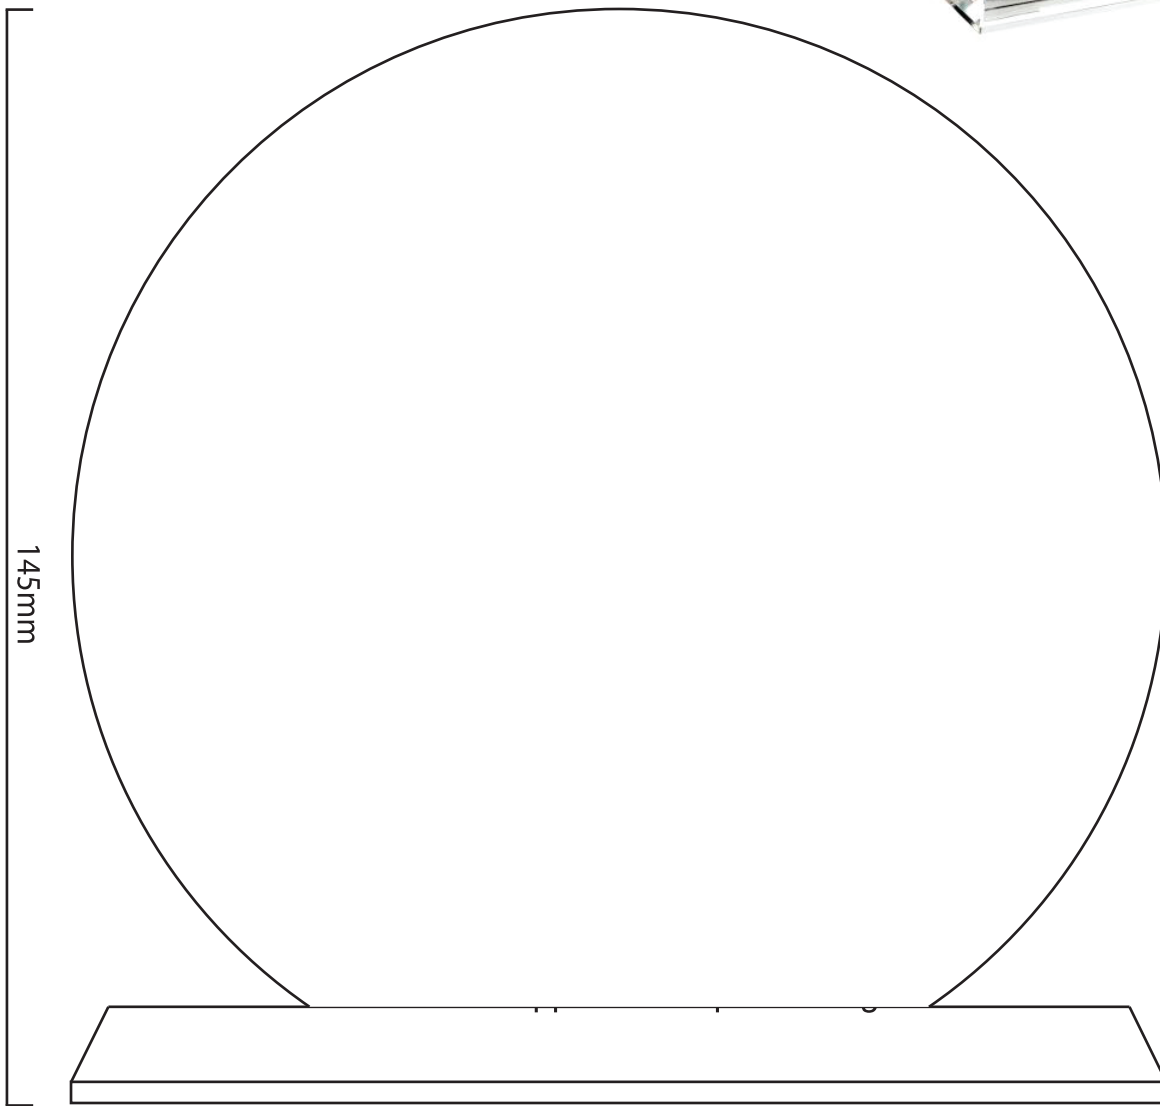

Product Code

date

Description

order no.

Weight

Height

Artwork Max Size 105mm dia

Personalisation Method

Inverted Engraving