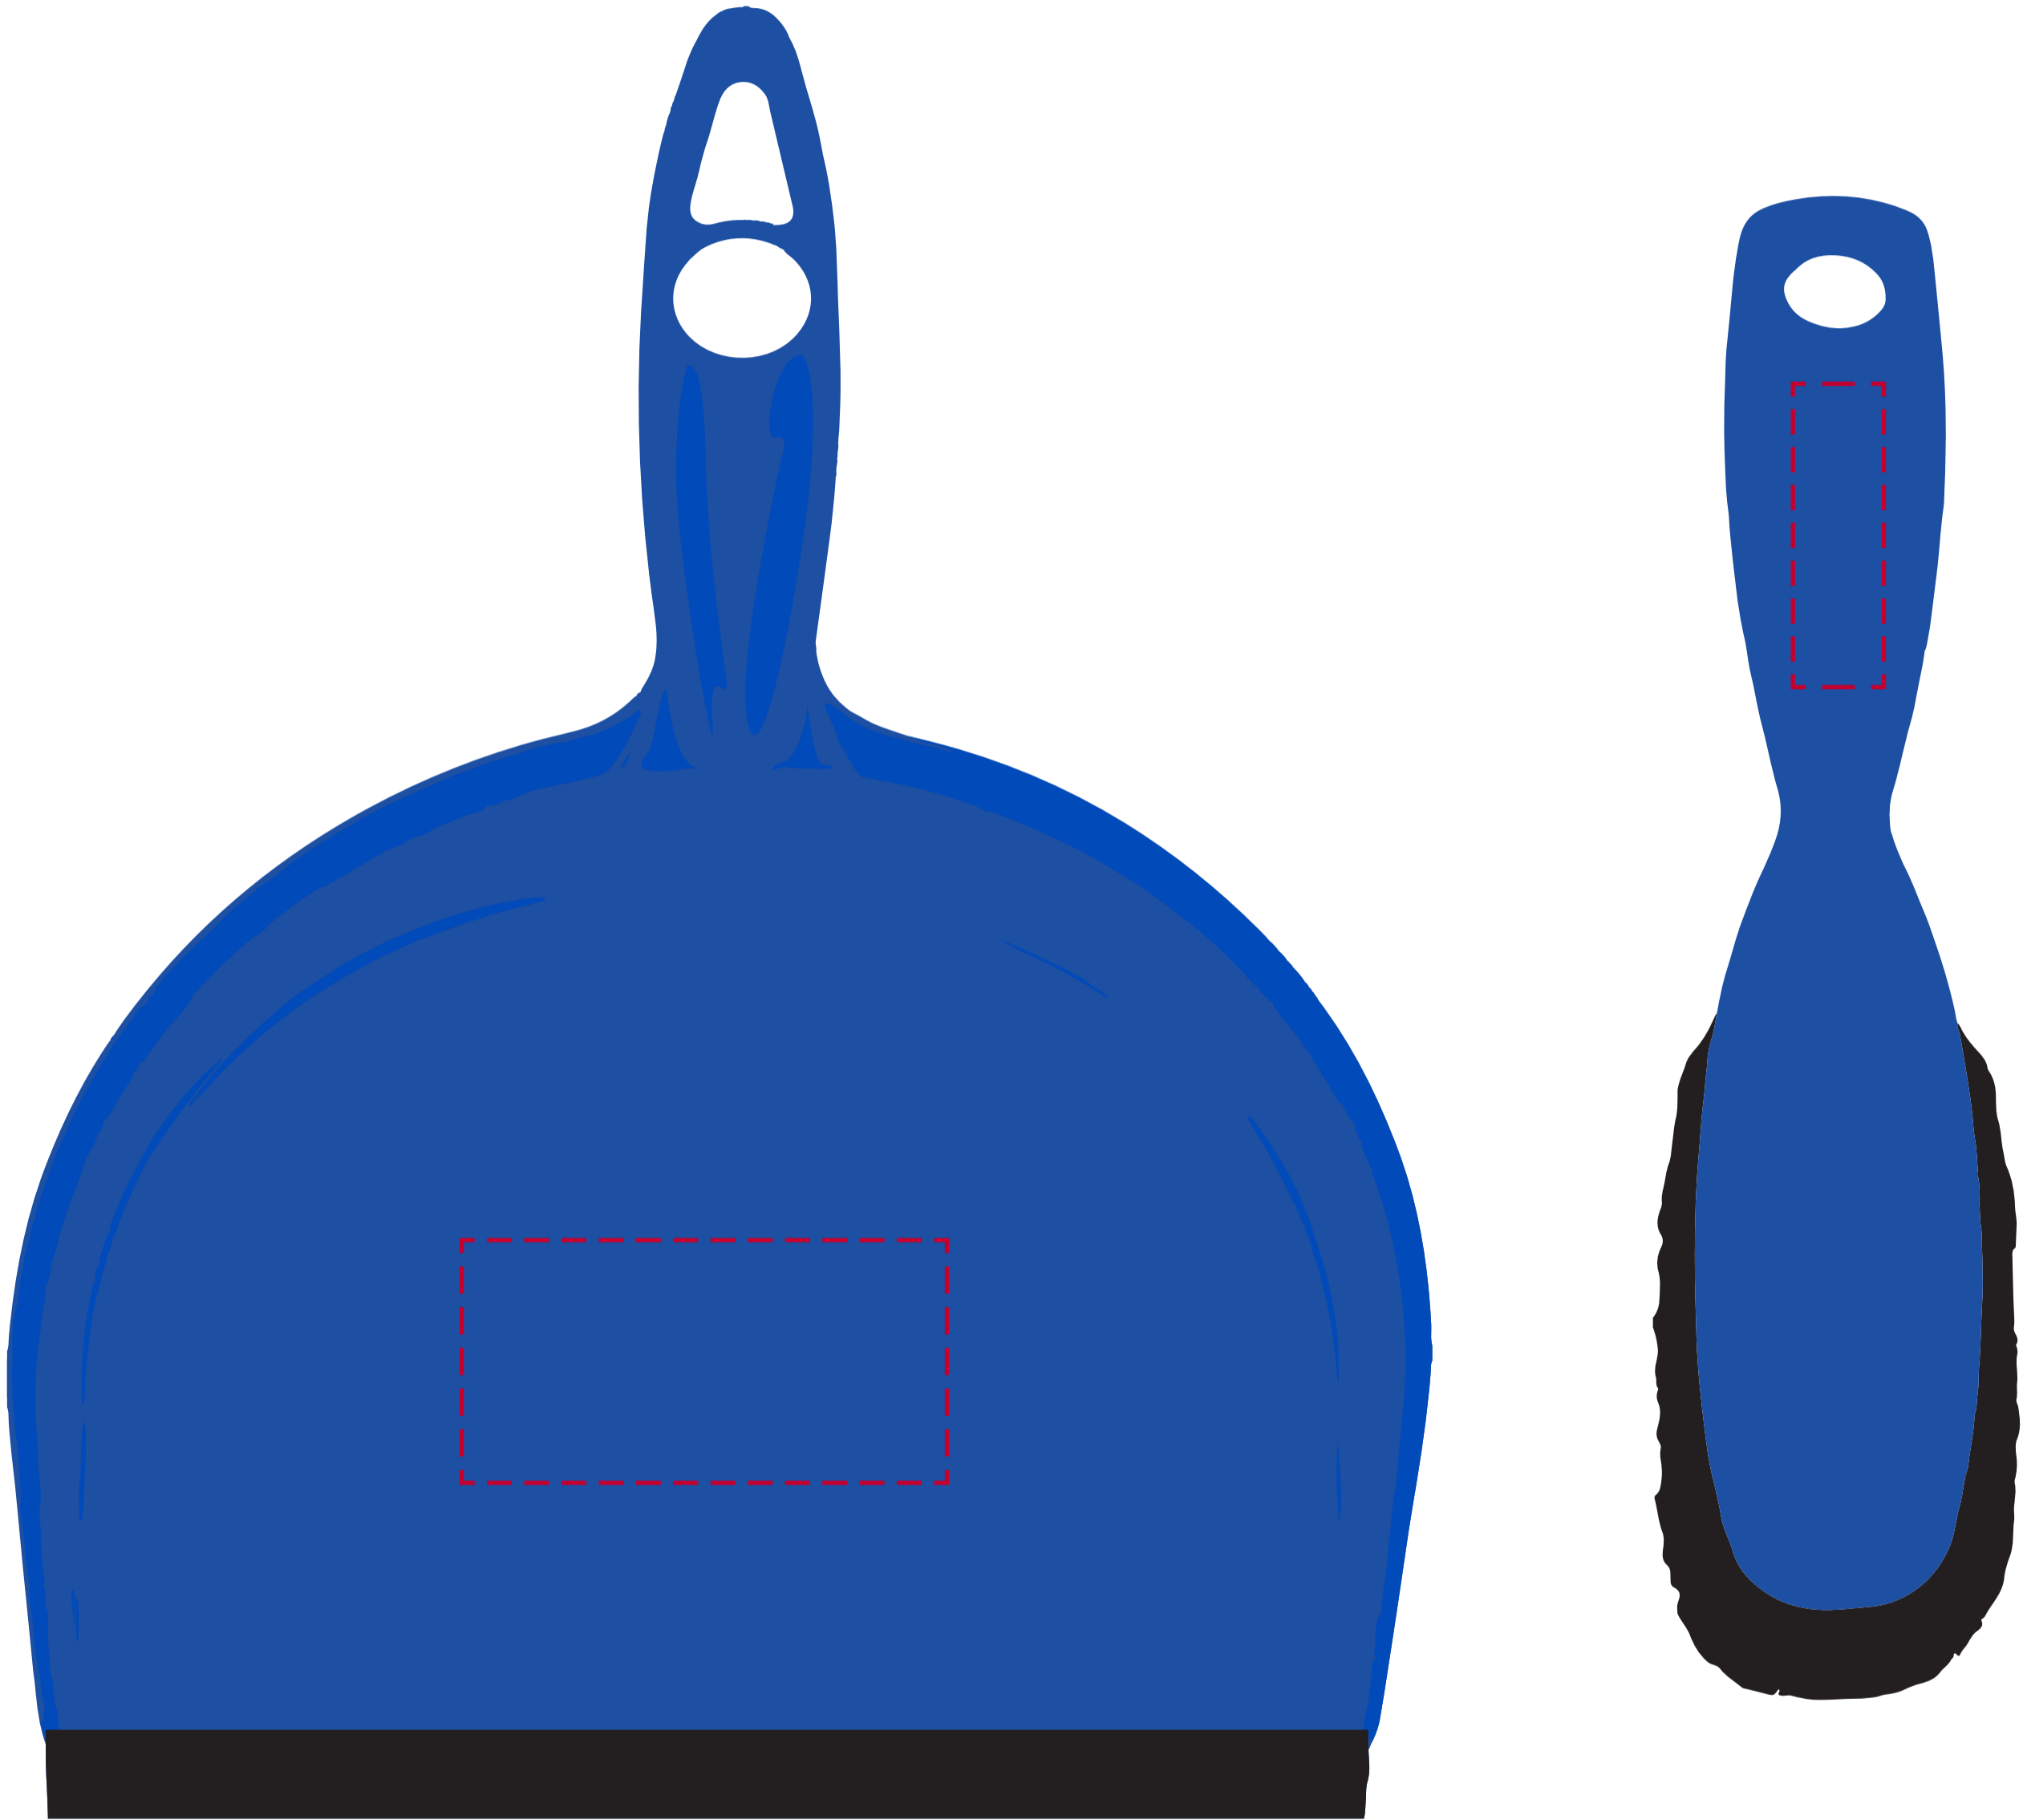

YOUR VISUAL PROOF

Order Reference xxxxxx
Date created xx/xx/xx
Created by xx

Product 186088
Colour Blue
Branding Spot colour

PANTONE® Colours

Artwork Advisories

It is the customer's responsibility to ensure that the proof is correct in all areas. Please be sure to double-check spelling, grammar, layout and design before approving artwork. Due to the variation in monitor colours and adjustments, PDF proofs may not provide an accurate colour representation of the final product & printed work. Once artwork is approved, your order will be processed based on the above unless any amendments are made. All orders are subject to our terms and conditions.

Please email all approvals/amends to your order processor.

Scale 100% Print area 15 x 50mm (brush handle) 40 x 80mm (dustpan tray) Logo size xx x xxmm