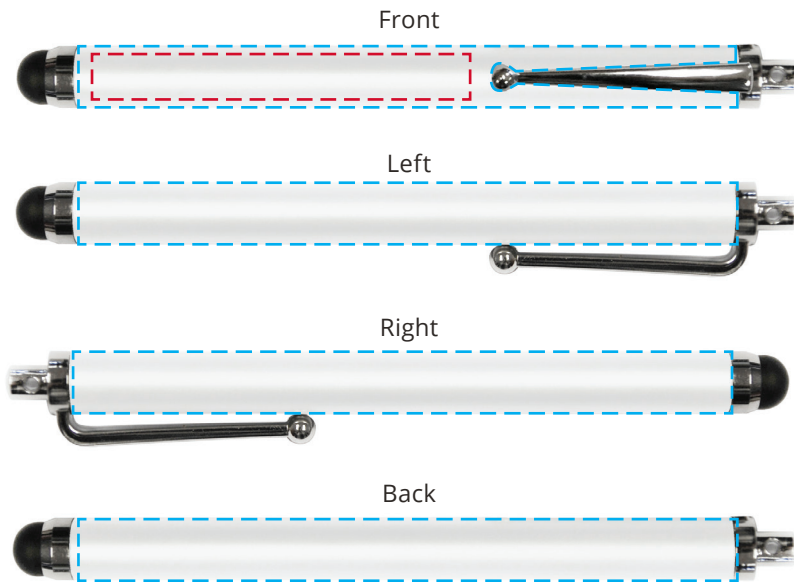

# YOUR VISUAL PROOF

--- Print area

--- The print area can go anywhere within this boundary

Scale 100%    Print area 50 x 6 mm    Logo size xx x xxmm

Order Reference xxxxxx  
Date created xx/xx/xx  
Created by xx