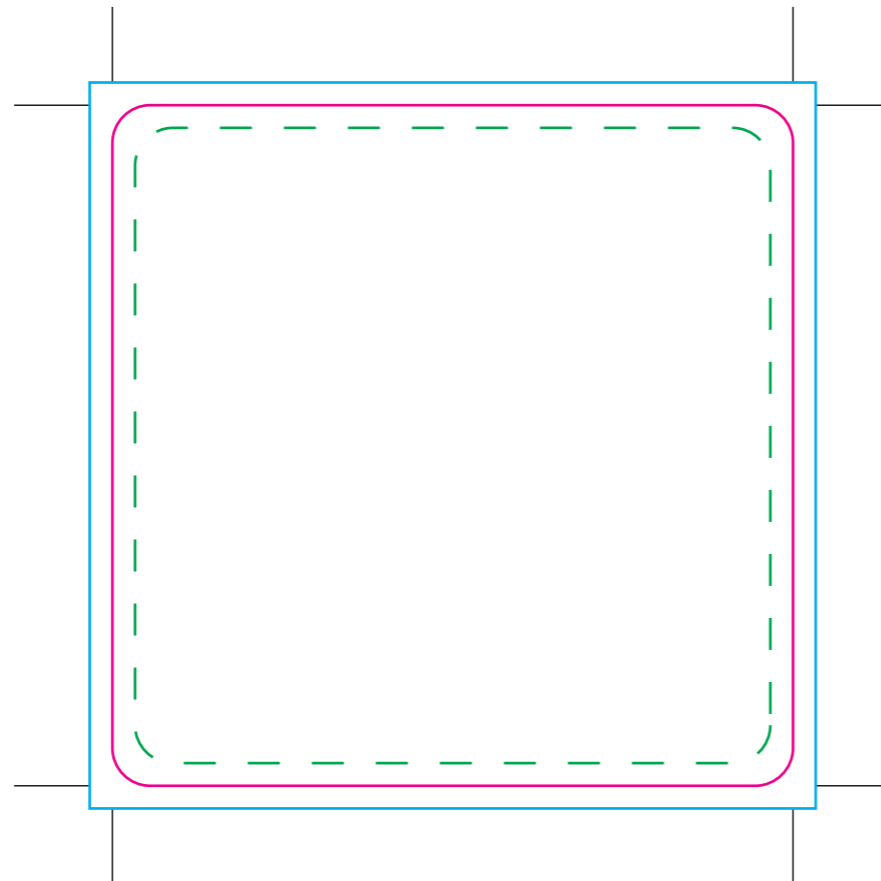

DeskSet

Mat

Tool No: 2628B
Shape: Square

Cut Size -
Width: 200mm
Height: 200mm

Artwork with Bleed -
Width: 206mm
Height: 206mm

--- Please keep all live matter such as text, logos and other important images within this area.

This dieline represents a current finishing tool. Any alterations to this dieline may incur additional charges.

DeskSet

Coaster

Tool No:	2628B
Shape:	Square
Cut Size -	
Width:	90mm
Height:	90mm
Artwork with Bleed -	
Width:	96mm
Height:	96mm

DeskSet

Coaster

Tool No:	2630B
Shape:	Circle
Cut Size -	
Width:	90mm
Height:	90mm
Artwork with Bleed -	
Width:	96mm
Height:	96mm

--- Please keep all live matter such as text, logos and other important images within this area.

This dieline represents a current finishing tool. Any alterations to this dieline may incur additional charges.

DeskSet

PenPot

Tool No:	2673
Shape:	Rectangle
Cut Size -	
Width:	272mm
Height:	107mm
Artwork with Bleed -	
Width:	278mm
Height:	113mm
Visible Print Area -	
Width:	244mm
Height:	91mm