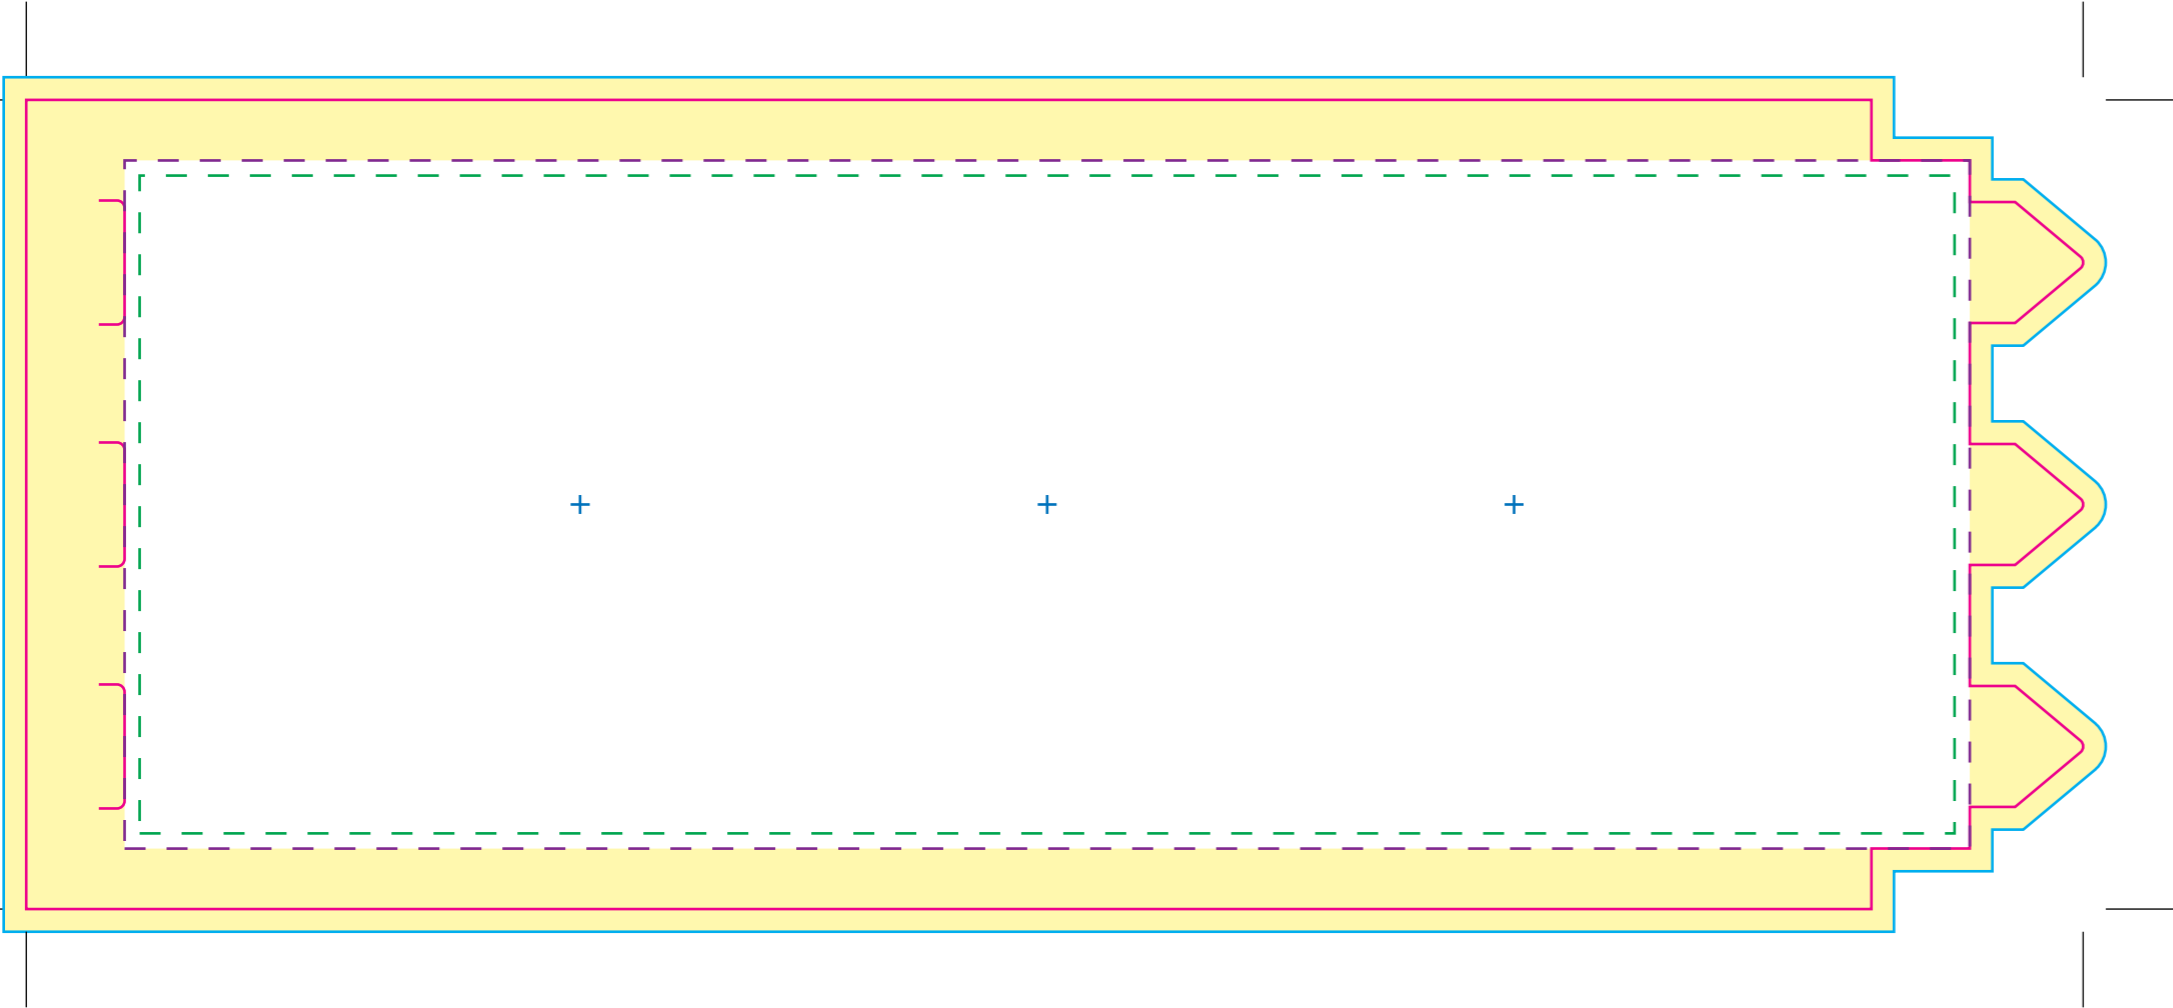

This dieline represents a current finishing tool. Any alterations to this dieline may incur additional charges.

DeskSet

Coaster

Tool No:	2628B
Shape:	Square
Cut Size -	
Width:	90mm
Height:	90mm
Artwork with Bleed -	
Width:	96mm
Height:	96mm

Width: 206mm

Height: 206mm

--- Please keep all live matter such as text, logos and other important images within this area.

This dieline represents a current finishing tool. Any alterations to this dieline may incur additional charges.

DeskSet

Coaster

Tool No:	2630B
Shape:	Circle
Cut Size -	
Width:	90mm
Height:	90mm
Artwork with Bleed -	
Width:	96mm
Height:	96mm

--- Please keep all live matter such as text, logos and other important images within this area.

This dieline represents a current finishing tool. Any alterations to this dieline may incur additional charges.

DeskSet

PenPot

Tool No:	2673
Shape:	Rectangle
Cut Size -	
Width:	272mm
Height:	107mm
Artwork with Bleed -	
Width:	278mm
Height:	113mm
Visible Print Area -	
Width:	244mm
Height:	91mm