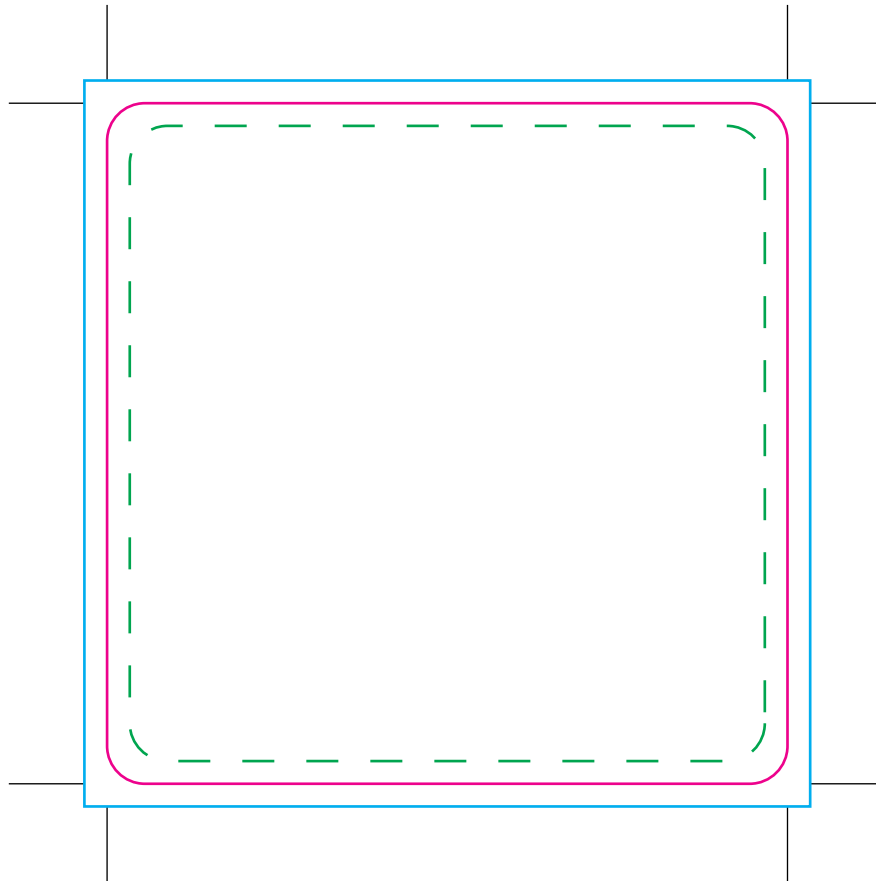

Mat & Coaster Set

Mat

Tool No: 2629

Shape: Square

Cut Size -

Width: 200mm

Height: 200mm

Artwork with Bleed -

Width: 206mm

Height: 206mm

--- Please keep all live matter such as text, logos and other important images within this area.

This dieline represents a current finishing tool. Any alterations to this dieline may incur additional charges.

Mat & Coaster Set

Coaster

Tool No: 2627

Shape: Square

Cut Size -

Width: 90mm

Height: 90mm

Artwork with Bleed -

Mat & Coaster Set

Coaster

Tool No: 2630B

Shape: Circle

Cut Size -

Width: 90mm

Height: 90mm

Artwork with Bleed -