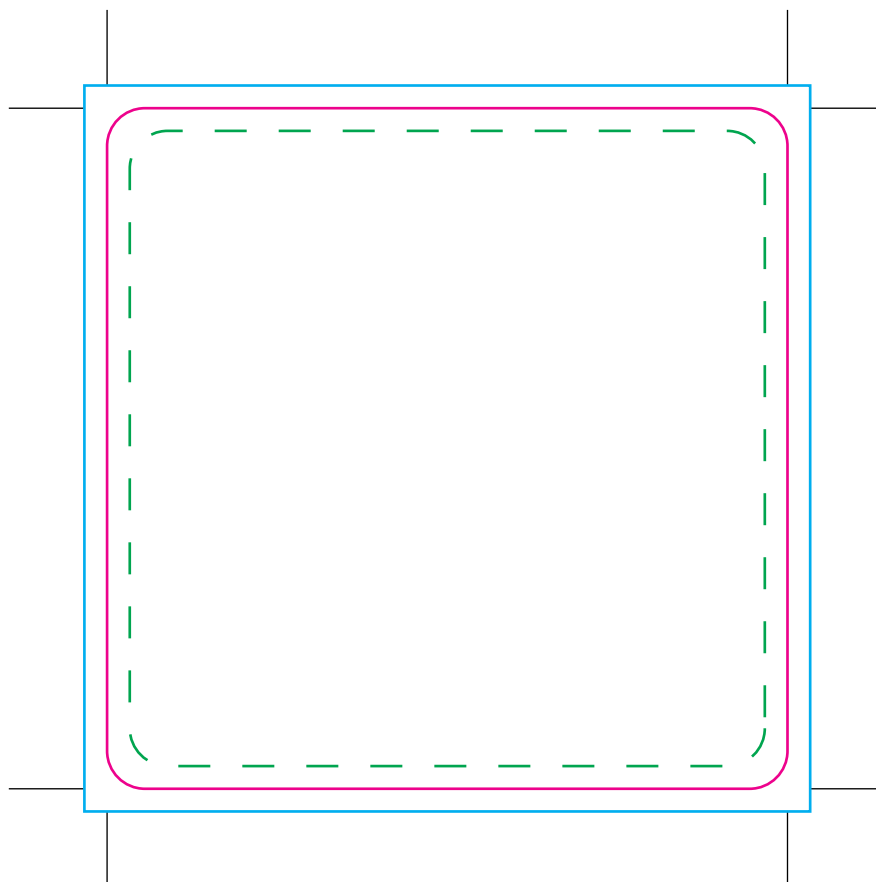

Width: 206mm

Height: 206mm

--- Please keep all live matter such as text, logos and other important images within this area.

This dieline represents a current finishing tool. Any alterations to this dieline may incur additional charges.

Mat & Coaster Set

Coaster

Tool No: 2627

Shape: Square

Cut Size -

Width: 90mm

Height: 90mm

Artwork with Bleed -

Width: 96mm

Height: 96mm

- - - Please keep all live matter such as text, logos and other important images within this area.

This dieline represents a current finishing tool. Any alterations to this dieline may incur additional charges.

Mat & Coaster Set

Mat

Tool No: 2630B

Shape: Circle

Cut Size -

Width: 200mm

Height: 200mm

Artwork with Bleed -