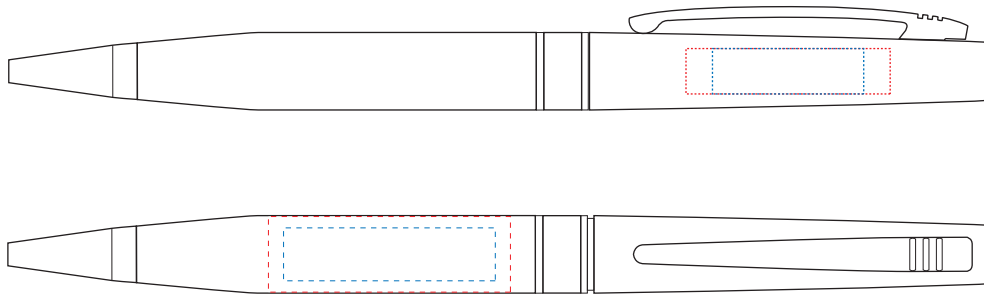

A48002 / A48003 • Valencia Ballpen

PRINT AREA

BARREL:
CAP SIDE OF CLIP:

32mm x 10mm
27mm x 6mm

ENGRAVING AREA

BARREL:
CAP - SIDE OF CLIP:

28mm x 7mm
20mm x 6mm

DIMENSIONS

LENGTH: 130mm
DIAMETER: 10mm

ALL TEMPLATES ARE ACTUAL SIZE