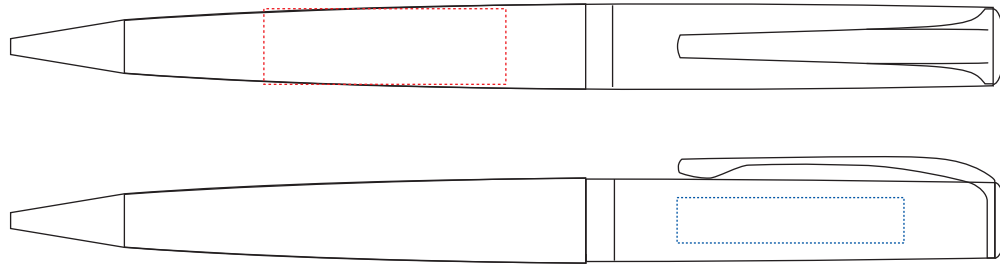

A48006 • Latina ballpen

PRINT AREA

BARREL: 32mm x 10mm

ENGRAVING AREA

CAP - SIDE OF CLIP: 30mm x 6mm

DIMENSIONS

LENGTH: 135mm
DIAMETER: 11mm

ALL TEMPLATES ARE ACTUAL SIZE