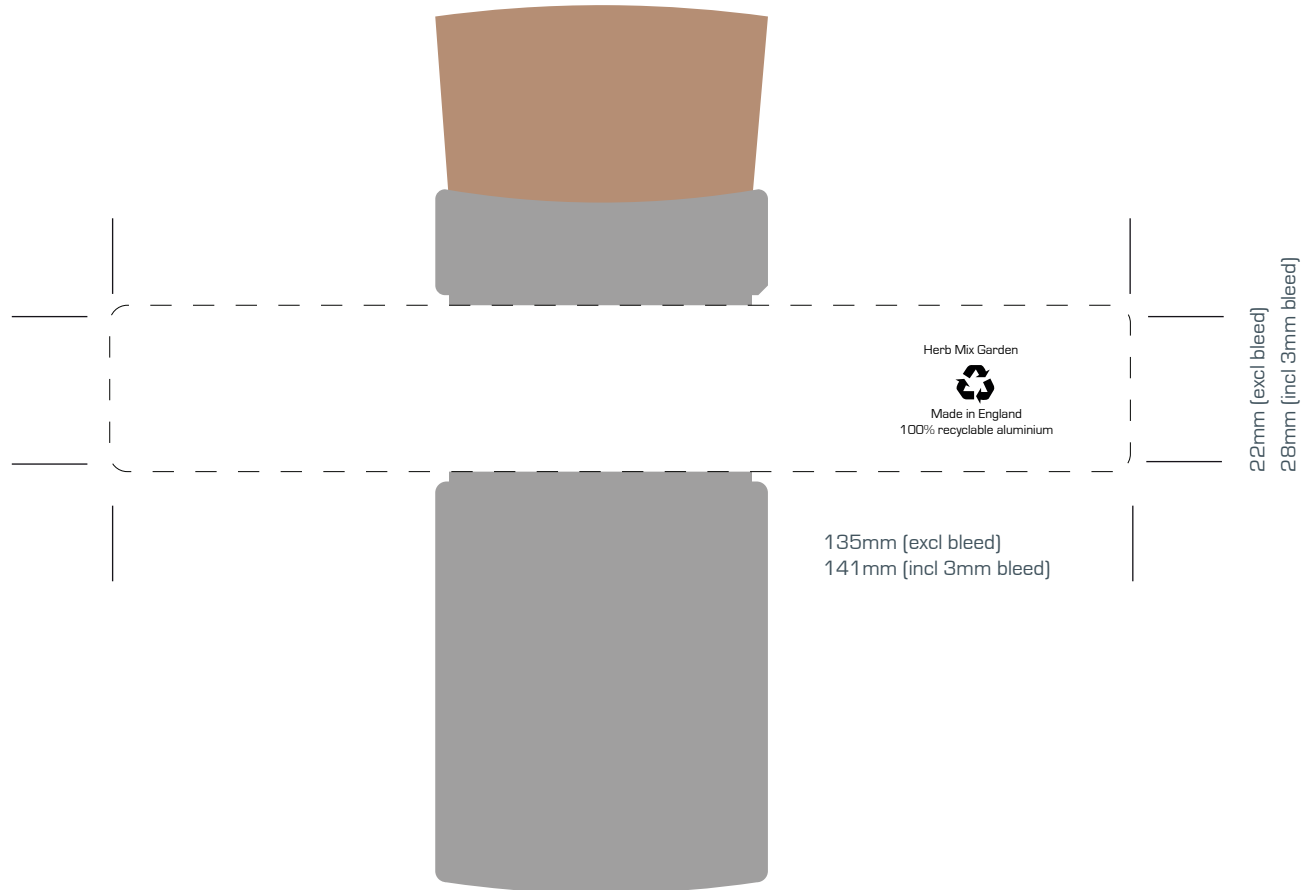

Silver Desktop Garden - Herb Mix

Design will be printed on a white label.

This product contains Herb Mix.

COLOURS

Please note if no colour reference is supplied we will print full colour digital direct from the artwork file supplied.