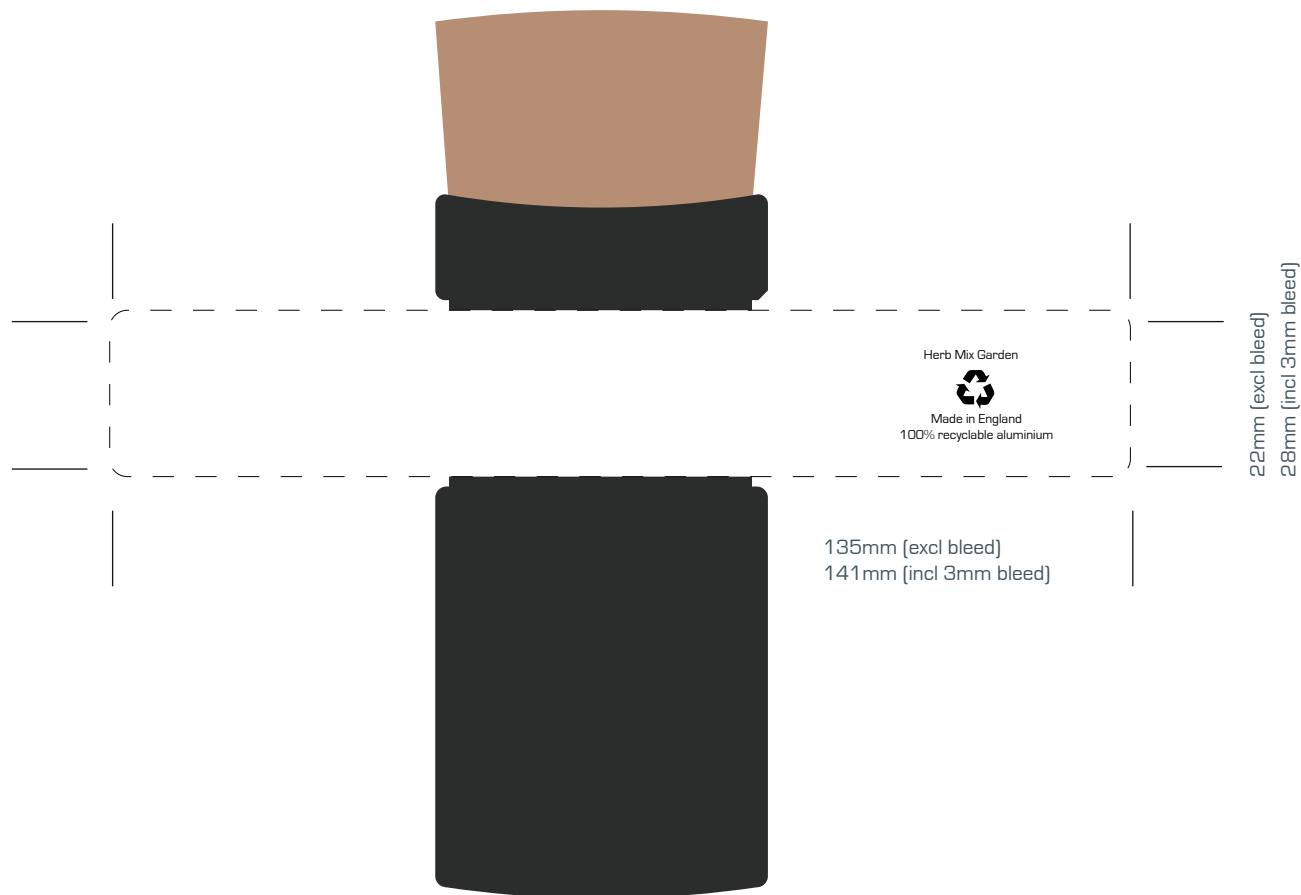

Black Desktop Garden - Herb Mix

Design will be printed on a white label.

This product contains Herb Mix.

COLOURS

Please note if no colour reference is supplied we will print full colour digital direct from the artwork file supplied.