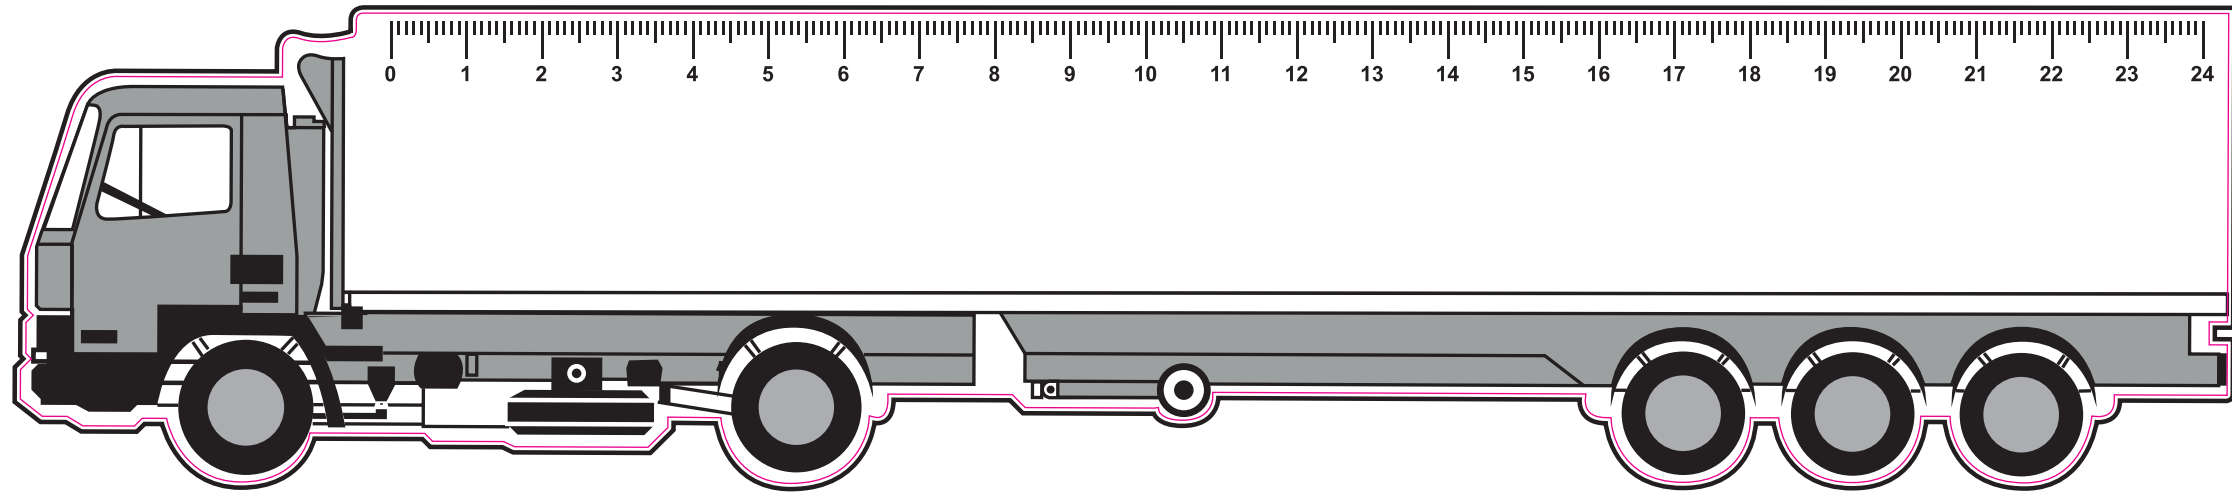

8331 - Lorry Ruler

Product Dimension(mm): 294 x 64 x 3

Minimum Print Restrictions (Screen)

Line thickness (0.3mm)

Reversed Line (0.3mm)

Text (6pt)

AEIOU

Reversed Text (10pt)

AEIOU

Any lines or text below these restrictions will result in a loss of detail when printed

Actual Artwork Size(s):

Front = -----

Please read carefully:

N/A

Available Print Area(s):

—— Front (Screen / Digital) = 292x62mm