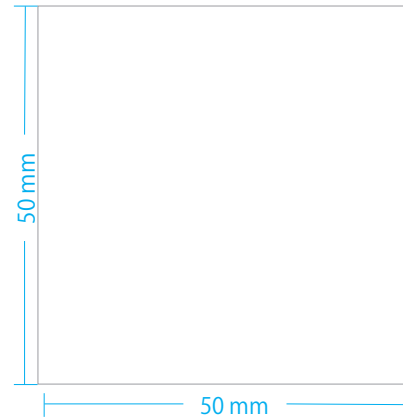

Tulip

Pro
Blue

To face a left handed
drinker

To face a right handed
drinker

Job Information

Job Number:

Order Number:

Print Process:

Quantity:

Amendments To Artwork