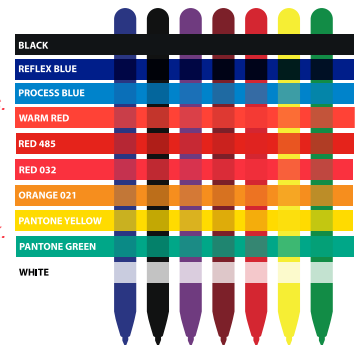

Star Highlighter

Colour: White
Refill Colour: Multi
Print Area: 40mm (Diameter)
Line Drawing Scale: 100%

Artwork at 100%

Side One

Side Two

Please Note:
All colours including print and product is for visual purposes only and should not be regarded as the actual colour of product and print.

Colour Guide:
The colour guide to the right indicates what certain colours may print like on coloured pens or other printed colours. Some requested colours may print slightly darker or lighter depending on the substrate. We request that this be taken into consideration when approving artwork.