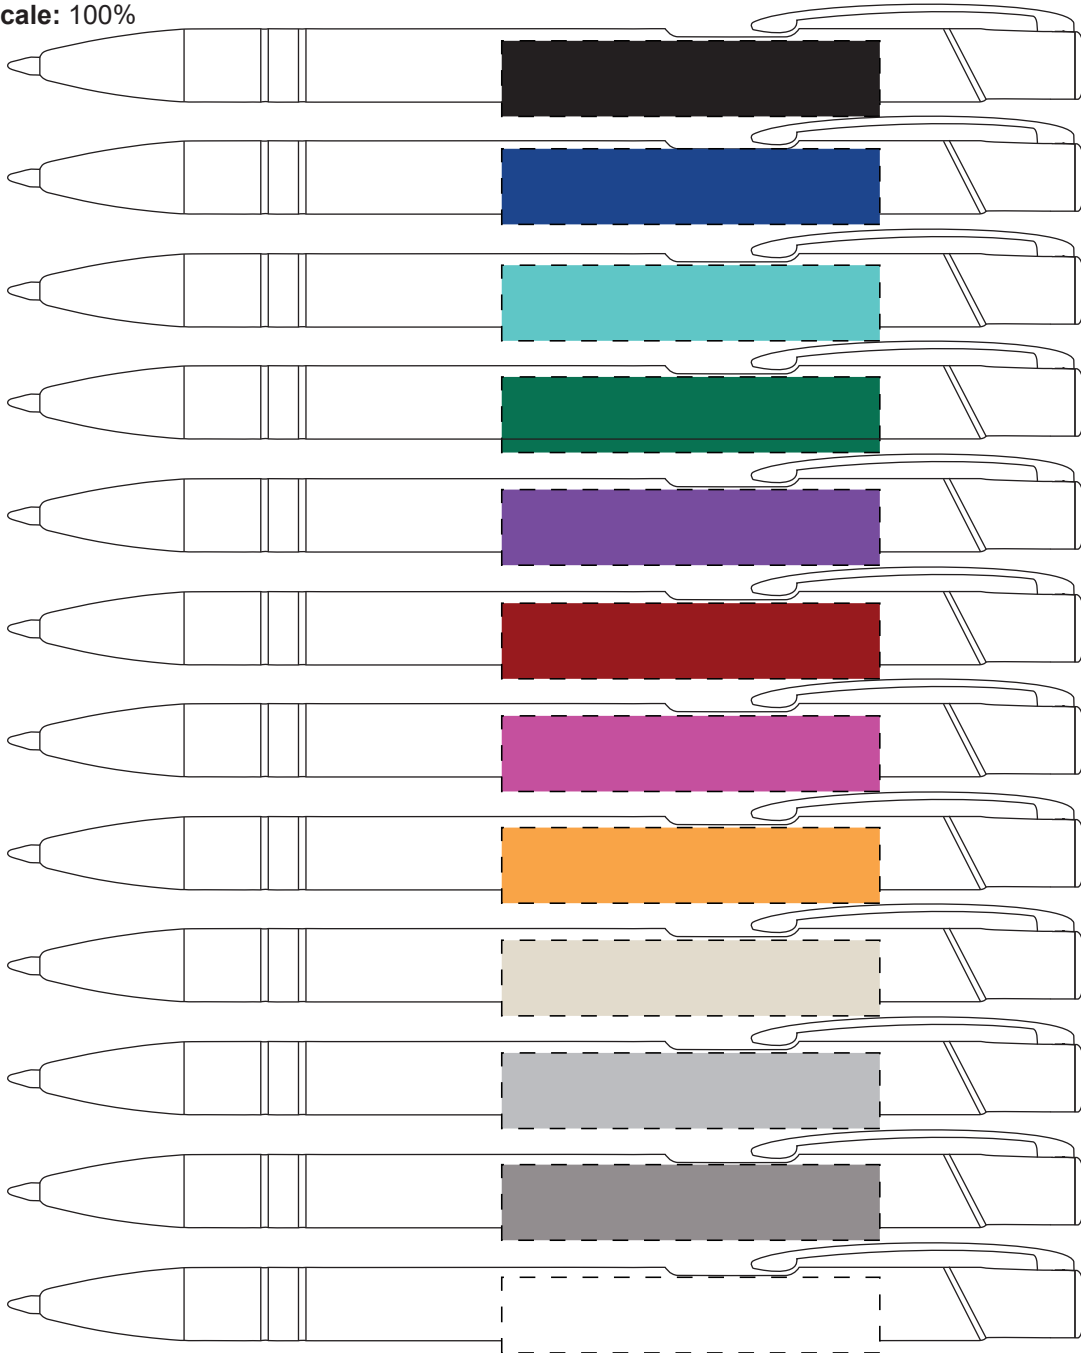

Electra BP

Laser Engraved Beside Clip - Aluminium

Colour: ALL COLOURS

Refill Colour: Black

Print Area: 50mm x 10mm (Beside Clip)

Line Drawing Scale: 100%

Please Note:
Pen colours may vary from batch to batch & may differ from previous orders.
By approving this order we accept that you understand these terms.
All colours including print and product is for visual purposes only and should not be regarded as the actual colour of product and print.

Customer Amendments:

Colour Guide:
The colour guide to the right indicates what certain colours may print like on coloured pens or other printed colours. Some requested colours may print slightly darker or lighter depending on the substrate. We request that this be taken into consideration when approving artwork.