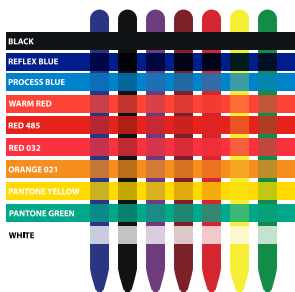

Electra BP

Laser Engraved Beside Clip - Aluminium

Colour: ALL COLOURS

Refill Colour: Black

Print Area: 50mm x 10mm (Beside Clip)

Line Drawing Scale: 100%

Please Note:
Pen colours may vary from batch to batch & may differ from previous orders.
By approving this order we accept that you understand these terms.
All colours including print and product is for visual purposes only and should not be regarded as the actual colour of product and print.

Customer Amendments:

Colour Guide:
The colour guide to the right indicates what certain colours may print like on coloured pens or other printed colours. Some requested colours may print slightly darker or lighter depending on the substrate. We request that this be taken into consideration when approving artwork.