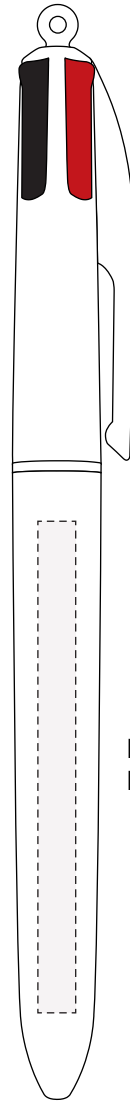

BRITEPIX
Right clip: 5 x 65 mm.

BRITEPIX
Rear clip: 5 x 65 mm.

BRITEPIX
Left clip: 5 x 65 mm.