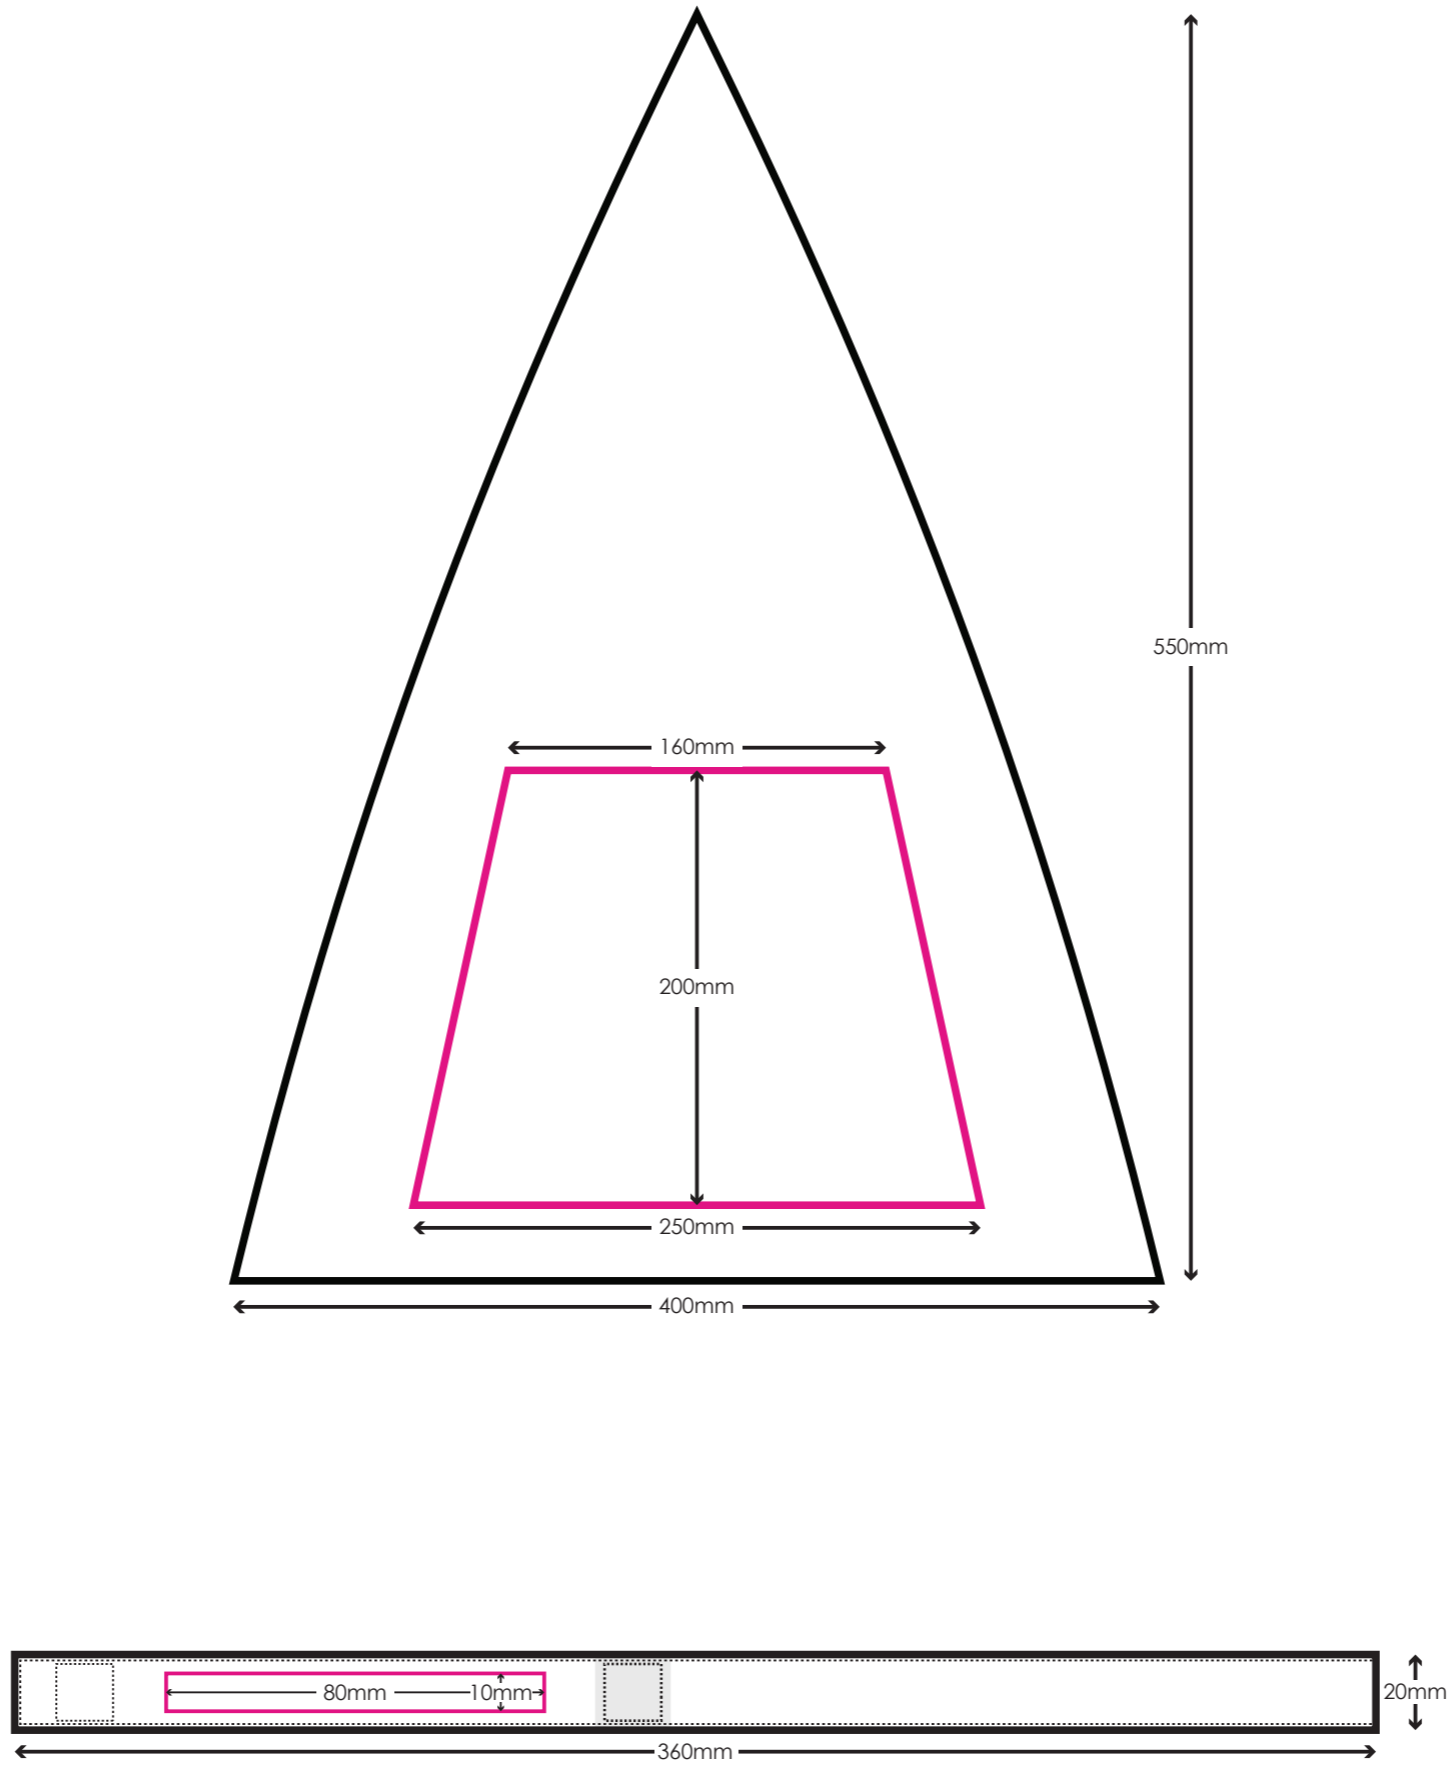

Depending on the method of manufacture, the logo may follow the natural curve of the canopy and bow slightly.

For all-over canopy designs or where the print flows across two or more panels, there may be a misalignment of upto 5mm per panel as each canopy is sewn together by hand. We recommend keeping fine detail and all important information as central on each panel as possible to avoid complications.

BEFORE APPROVING THIS VISUAL

PRINT SIZE: 000mm x 000mm

Scale ratio 1:1

* Please note that the logo may bow slightly as it follows the natural curve of the umbrella *

Screen Print Areas

Printed decal

Press Stud tie wrap