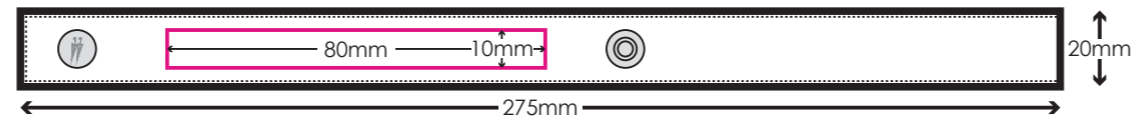

Depending on the method of manufacture, the logo may follow the natural curve of the canopy and bow slightly.

For all-over canopy designs or where the print flows across two or more panels, there may be a misalignment of upto 5mm per panel as each canopy is sewn together by hand. We recommend keeping fine detail and all important information as central on each panel as possible to avoid complications.

BEFORE APPROVING THIS VISUAL

PRINT SIZE: 000mm x 000mm

Scale ratio 1:1

* Please note that the logo may bow slightly as it follows the natural curve of the umbrella *

Screen Print Areas

Printed decal

Press Stud tie wrap