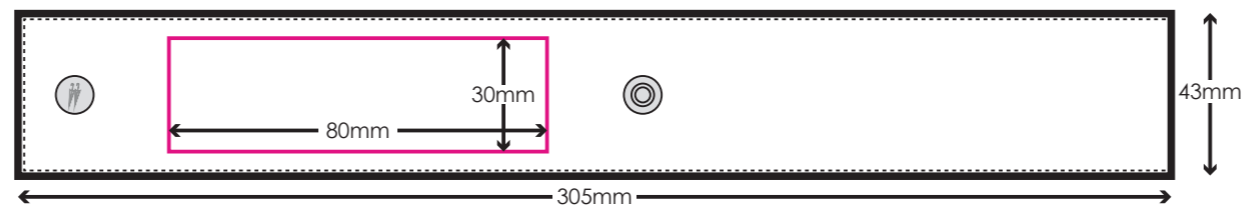

Large Press Stud tie wrap