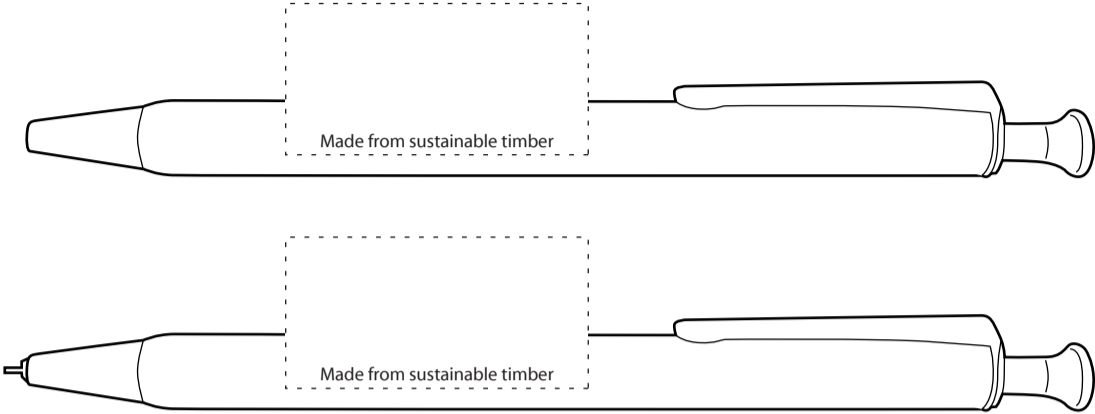

Executive Albero Pen & Pencil Set

Print area:

Barrel: 40 x 20mm (indicated by dashed line)

Wallet: 30 x 40mm (indicated by dashed line)

Scale: 100 %

Minimum recommended font size: 7pt

Eco strapline is optional