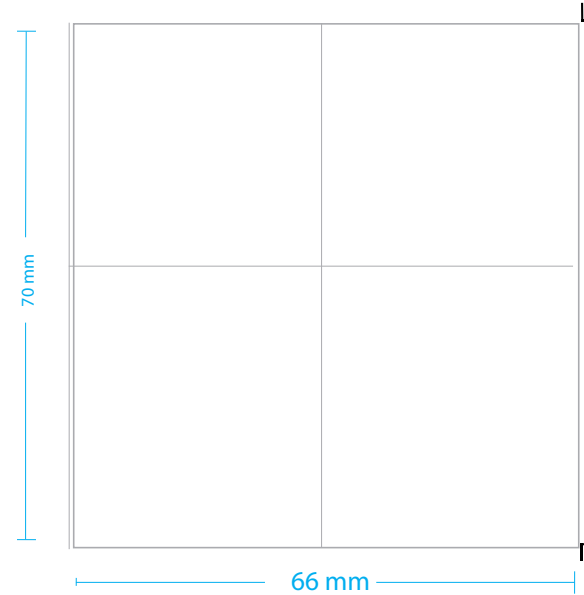

Visual not to scale

To ensure that the artwork is correct, please remember to check all aspects of the design including layout, position & spellings. We require Pantone references and these will be matched to the closest in house ceramic colours we have available. Due to monitor and print setups the colours may appear slightly differently so we cannot guarantee an exact match to the electronic visual.

If your order is on our Fast Track or Priority service please note the colours are matched to the nearest inhouse pantone colour and are taken at clients own risk.

Conique

Pro
Blue

To face a left handed
drinker

To face a right handed
drinker

Job Information

Job Number: xxx

Order Number: xxx

Print Process: xxx

Quantity: xxx

Amendments To Artwork

A dashed rectangular box intended for providing amendments to the artwork.