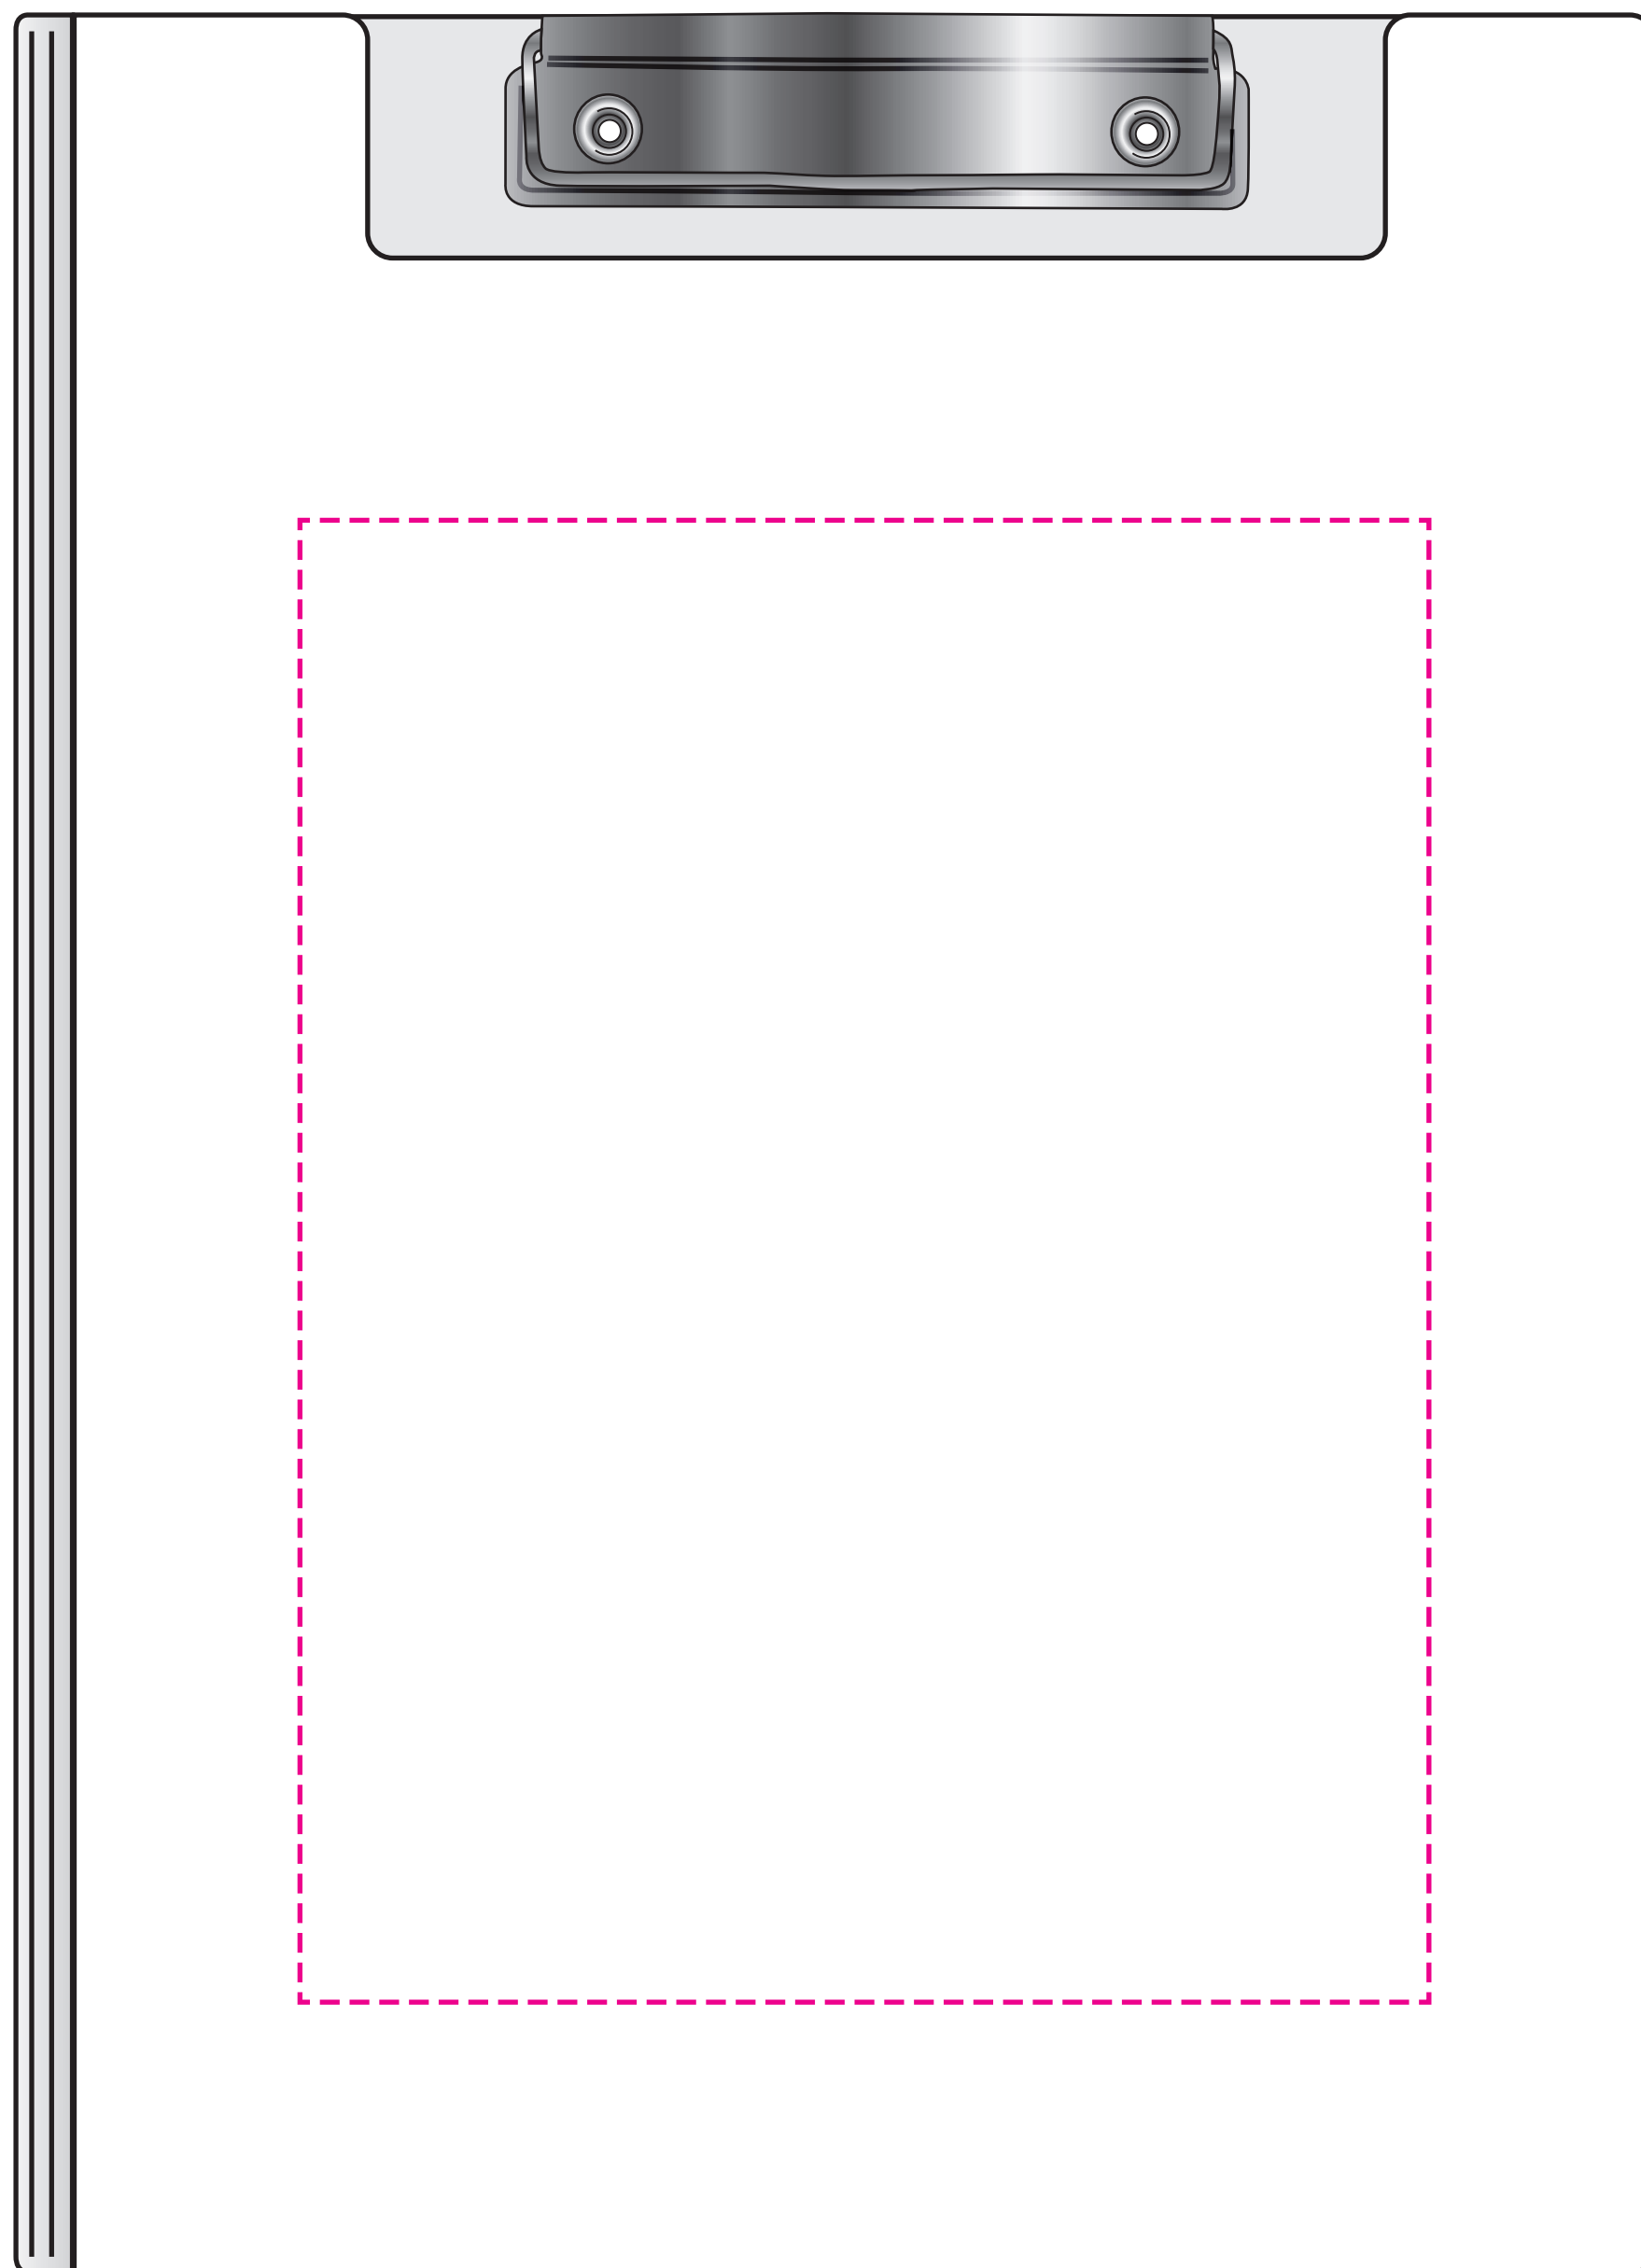

ACF A4 Folder clipboard.

Front cover max print area 160 x 210mm

Back cover max print area 160 x 210mm

Front cover max print area 160 x 210mm