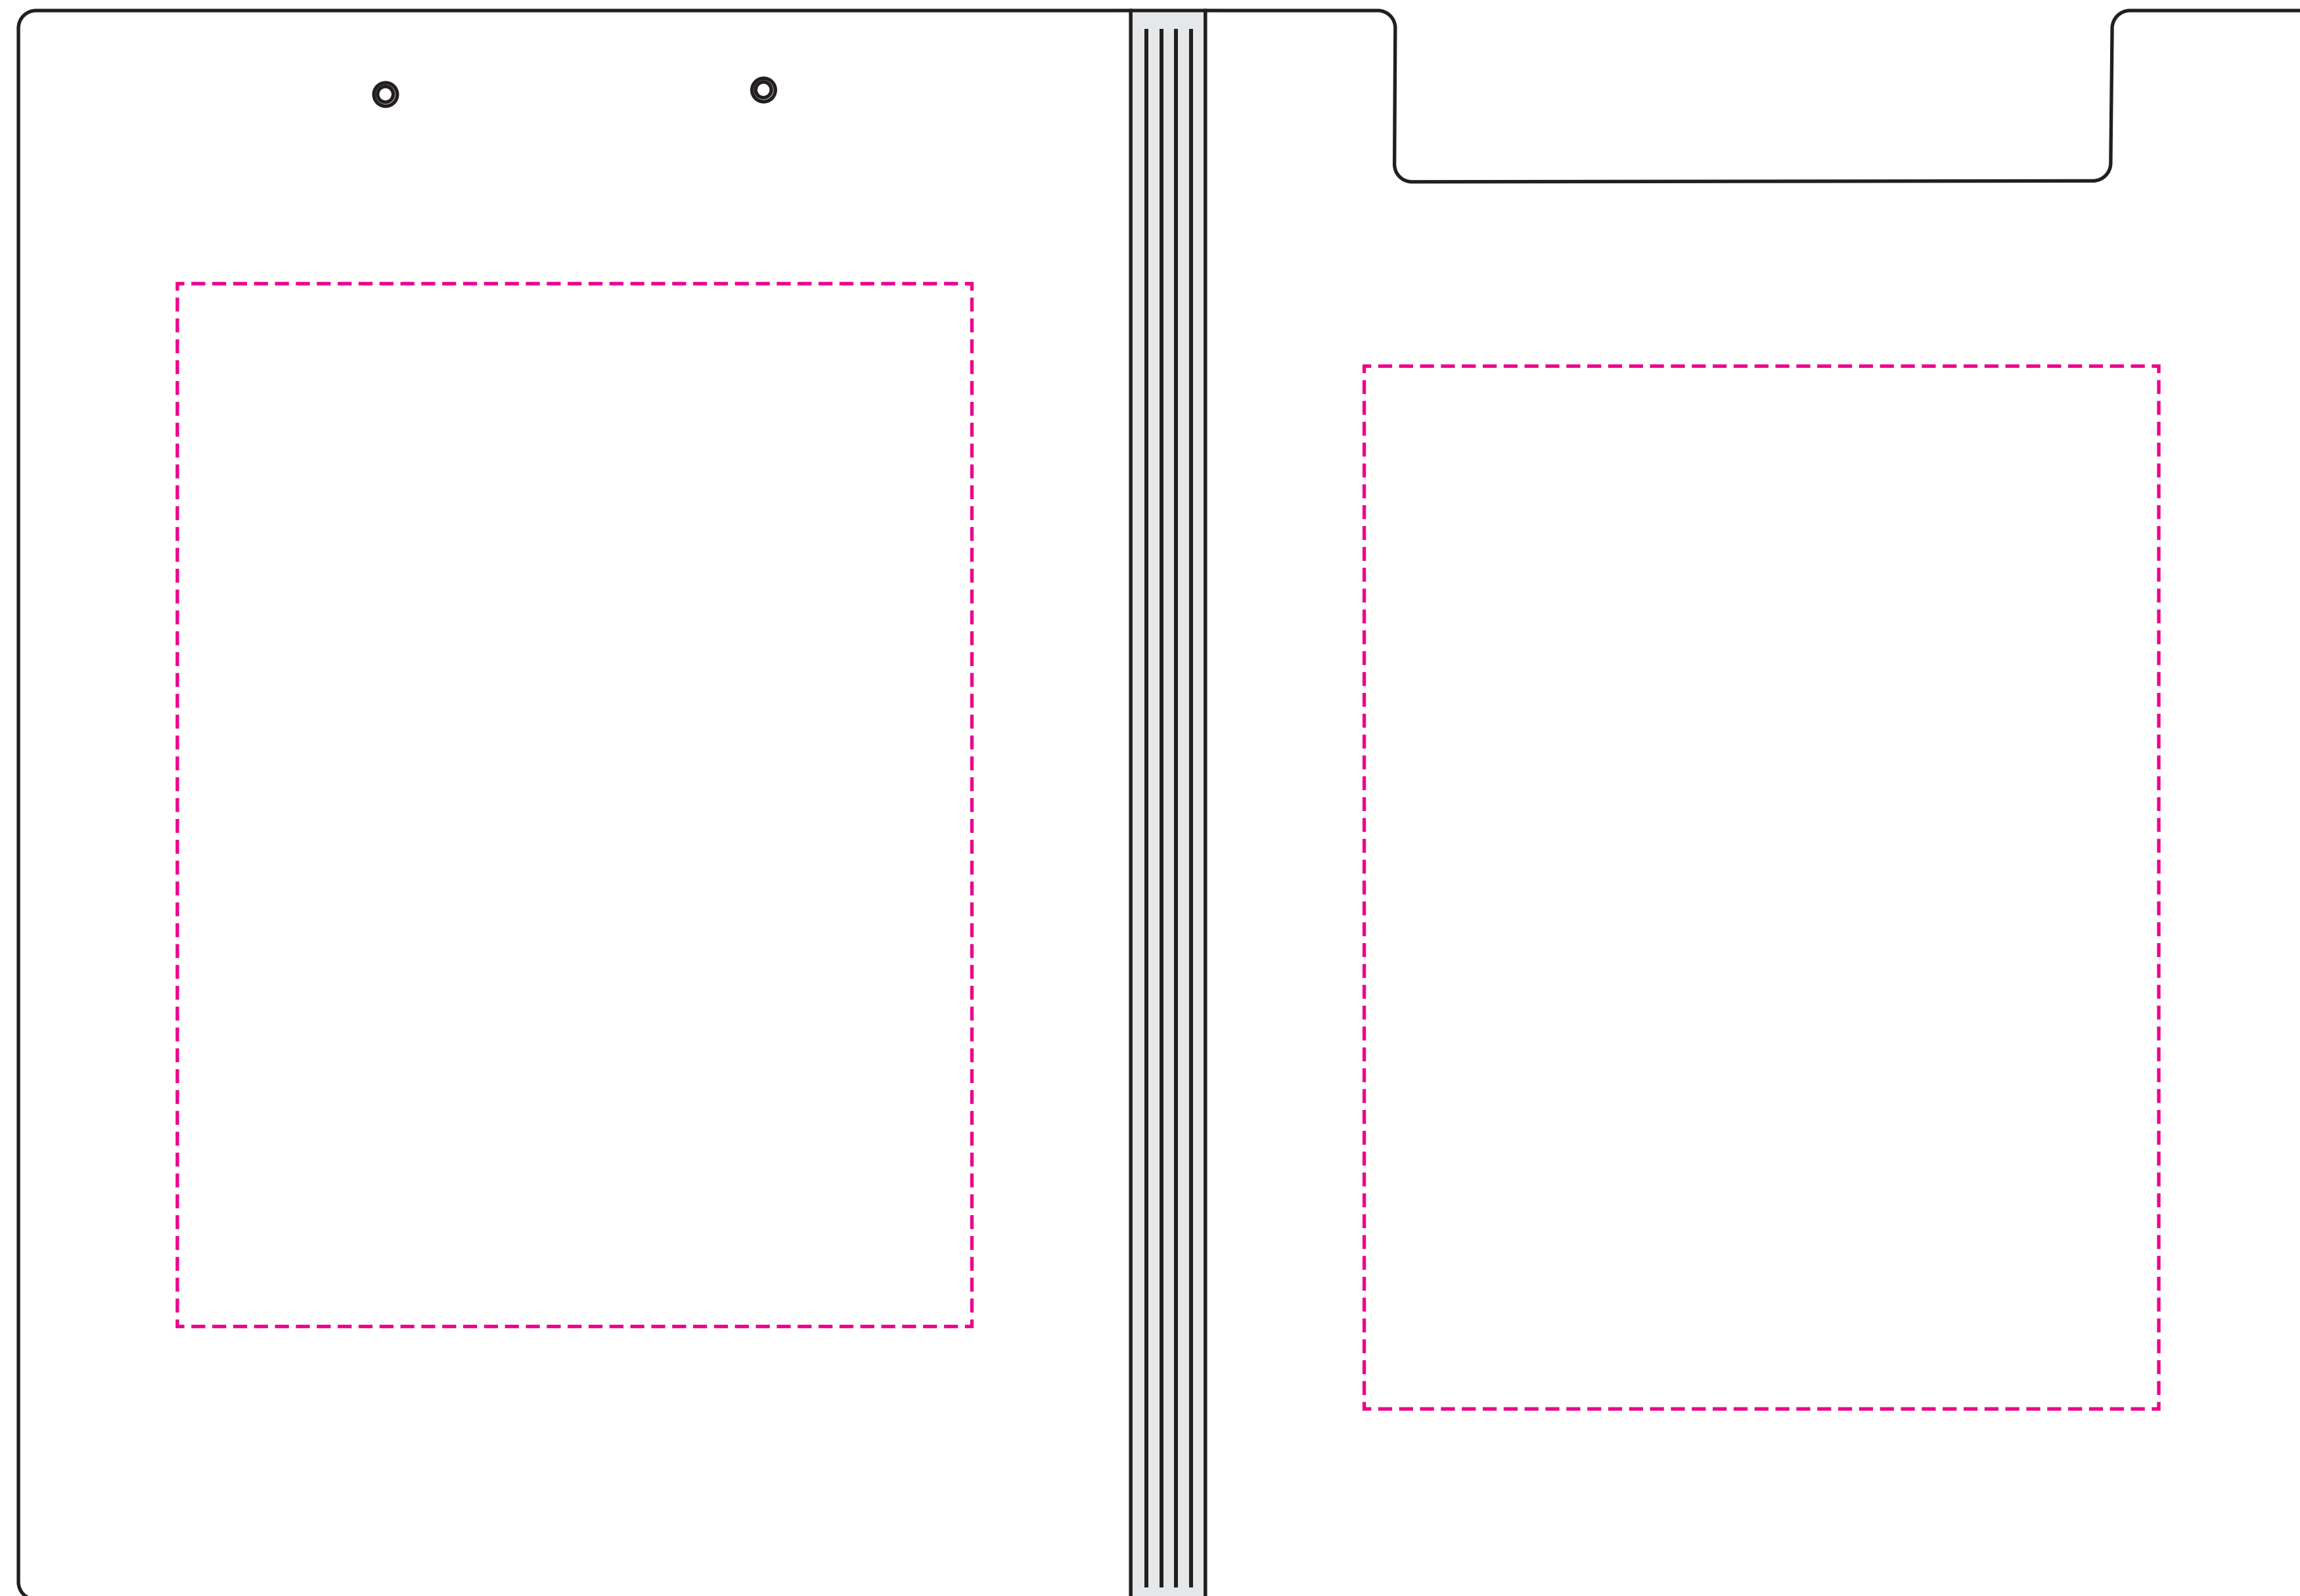

ACF A4 Folder clipboard.

Front cover max print area 160 x 210mm

Back cover max print area 160 x 210mm

Front cover max print area 160 x 210mm