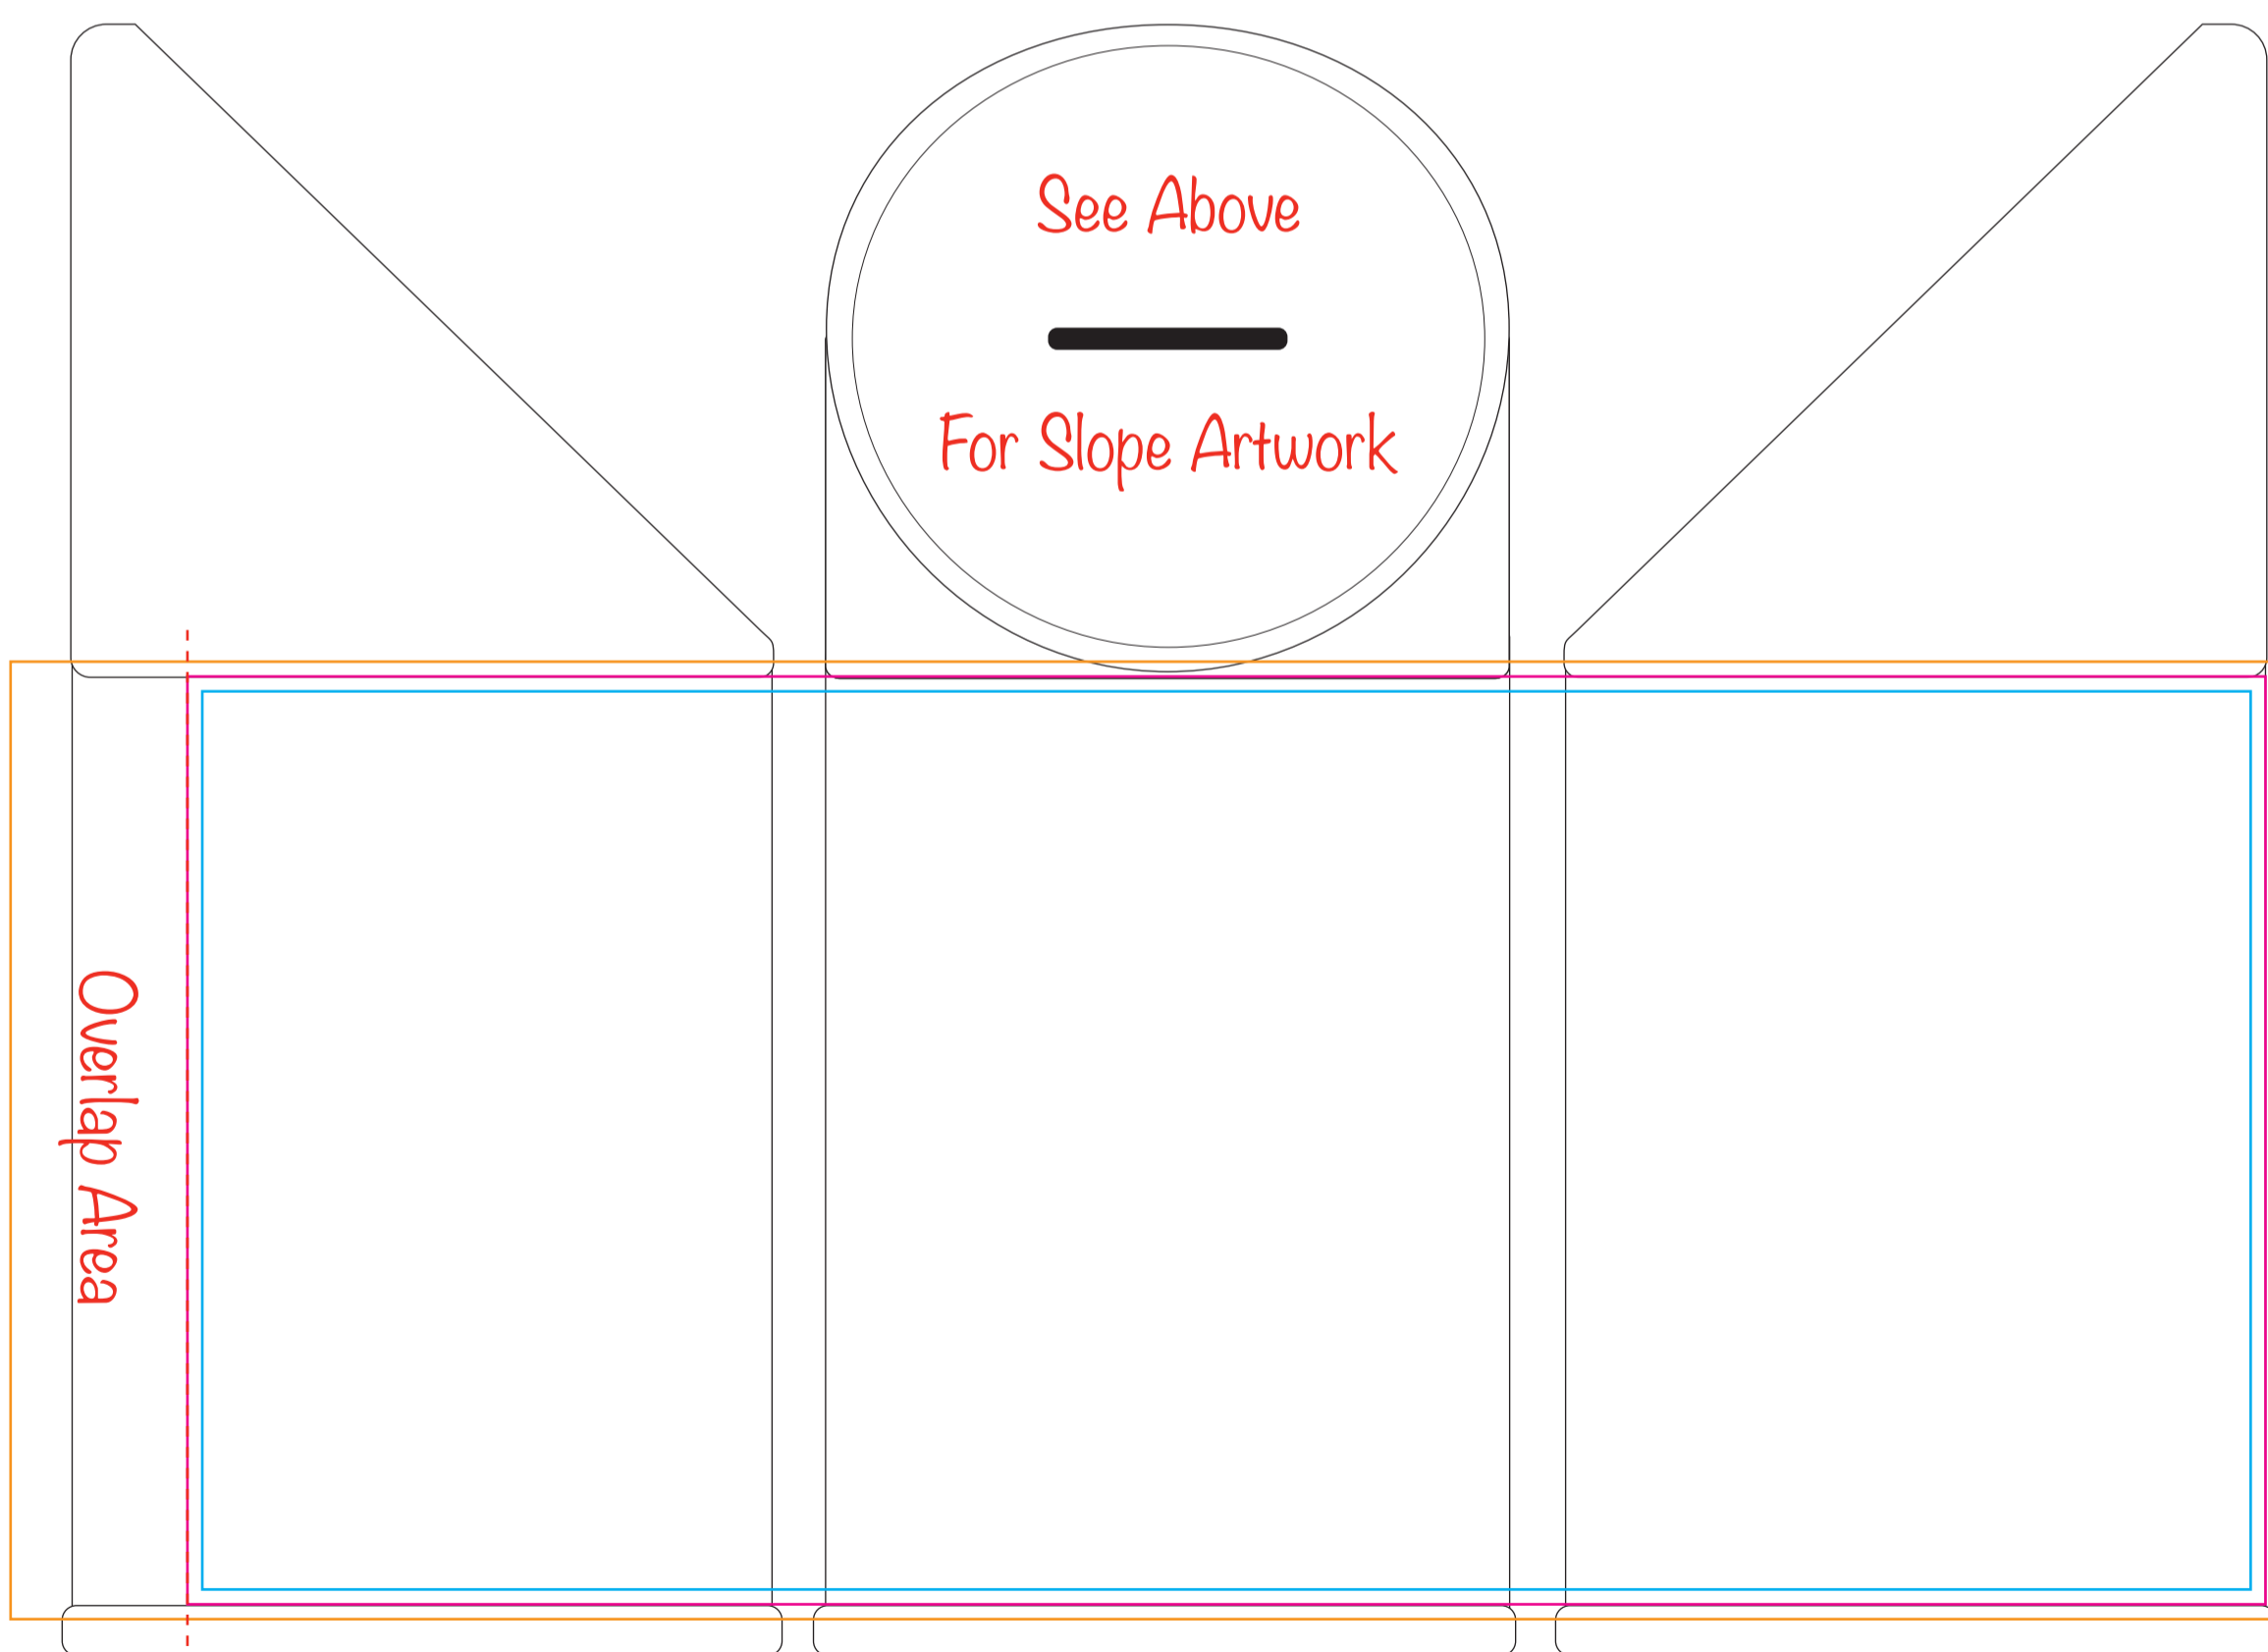

8384 - Sloped Charity Box

Product Dimension(mm): 220 x 95 Ø

Minimum Print Restrictions (Litho)

Any lines or text below these restrictions will result in a loss of detail when printed

Actual Artwork Size(s):

Top = 

Wraparound = 

Please read carefully:

N/A

Available Print Area(s):

-  Top (Litho) = 110x90mm
-  Wraparound (Litho) = 280x125mm

Notes For Artroom:

- N/A