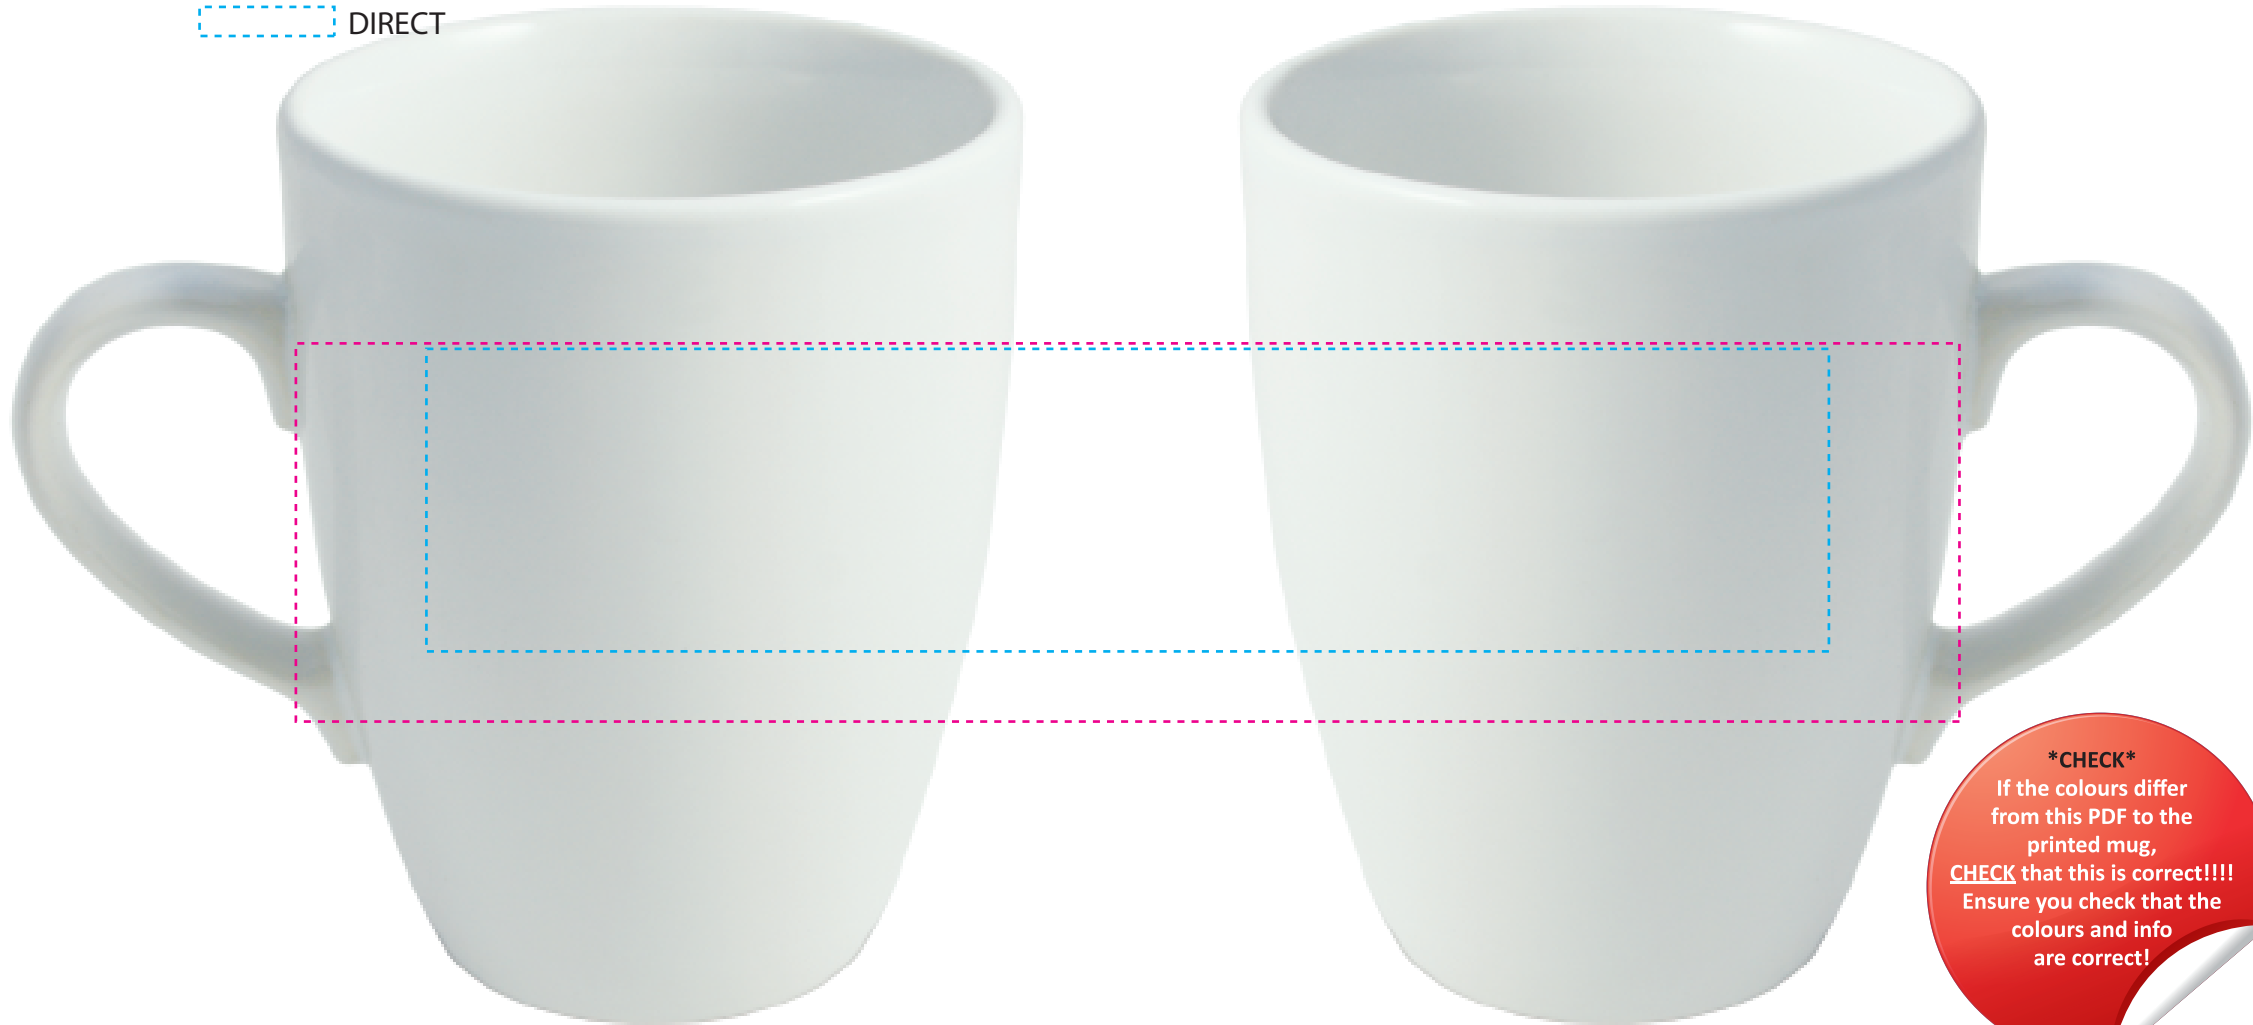

Marrow

Page 1/2

Urgent Approval Required...

Please approve today to ensure we get the best delivery dates possible.

DIRECT

CHECK
If the colours differ from this PDF to the printed mug, **CHECK** that this is correct!!!! Ensure you check that the colours and info are correct!

Capacity 400ml | Height 107mm | Diameter 85mm | Direct Print area 185 x 40mm | Transfer print area 220 x 50mm | Weight 293g | Boxed in 36
The dimensions may change within manufacturing tolerance

Visual not to scale
Placement is an approximate guide only. Not 100% accurate due curved mug surface

To ensure that the artwork is correct, please remember to check all aspects of the design including layout, position & spellings. We require Pantone references and these will be matched to the closest in house ceramic colours we have available. Due to monitor and print setups the colours may appear slightly differently so we cannot guarantee an exact match to the electronic visual.

If your order is on our Fast Track or Priority service please note the colours are matched to the nearest inhouse pantone colour and are taken at clients own risk.