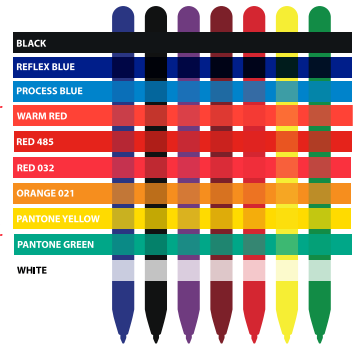

Customer Amendments:

Your order will be processed, based on the above, unless you have made amendments. All orders are subject to our full terms & conditions. However, we would like to draw your attention to the following terms in particular.

1. Claims for faulty goods will be honoured, only if the goods are returned to us. We will not issue credit notes or refunds for goods that have been distributed. Please ensure that goods are satisfactory before distribution.
2. Metallic printing inks (gold, silver, etc.) have a very limited life due to their formulation. You are advised to request an over varnish, in writing, for this type of printing. This service is at additional cost and not inclusive of any prices listed or quoted.
3. We are not responsible for delays during transit. We dispatch goods on your behalf and the goods become your property the moment they leave our premises.

I confirm that I have thoroughly checked all information on this document, including layout, fonts, spelling, print colours, separations, print size and position, etc.

Please proceed without amendment(s) ☐

Please amend as above & reproof ☐

By signing below I accept responsibility for errors not corrected and understand that once the goods are printed, the printed image can not be cleaned off or the goods reclaimed.

Signed.....

Print Name.....

Date.....