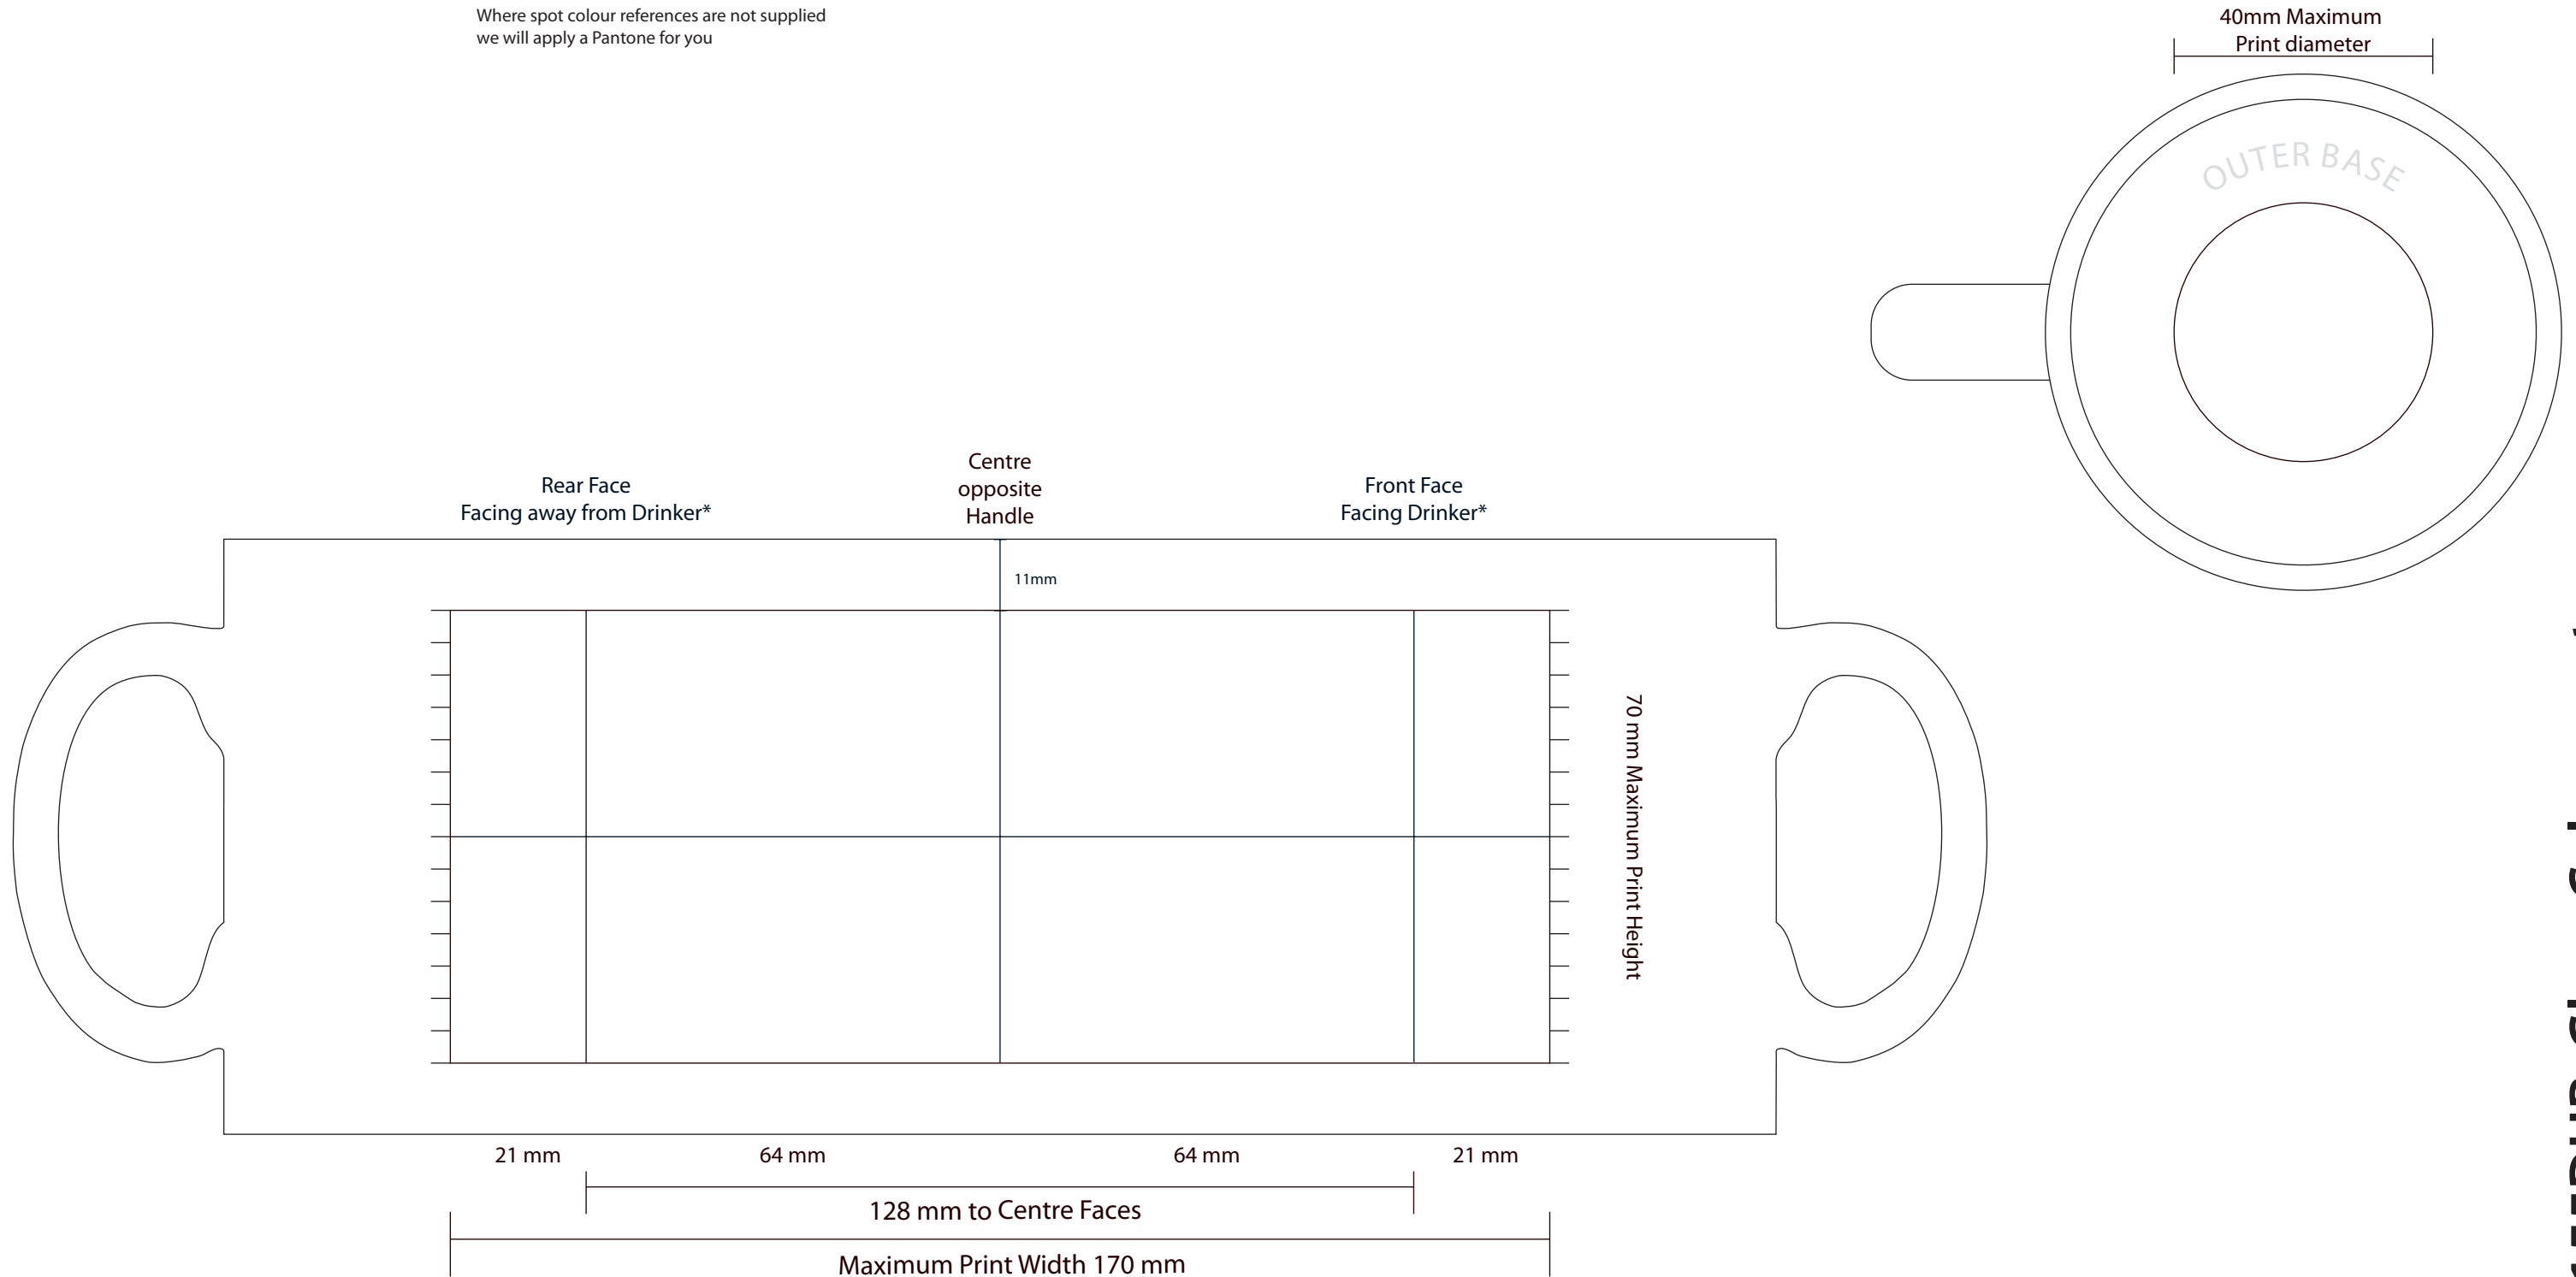

Process: Screen
Dimensions: 170 x 70mm
Colour(s): 5

- Pantone xxxx
- Pantone xxxx
- Pantone xxxx
- Pantone xxxx
- Pantone xxxx

Where spot colour references are not supplied we will apply a Pantone for you

All dimensions are +/- manufacturing tolerances

*Faces indicate a right hand drinker,

Screen printed detail must be at least 1pt (0.353mm) thick

Text should be minimum 8pt to remain legible. Light text on a dark background will reproduce better if bold