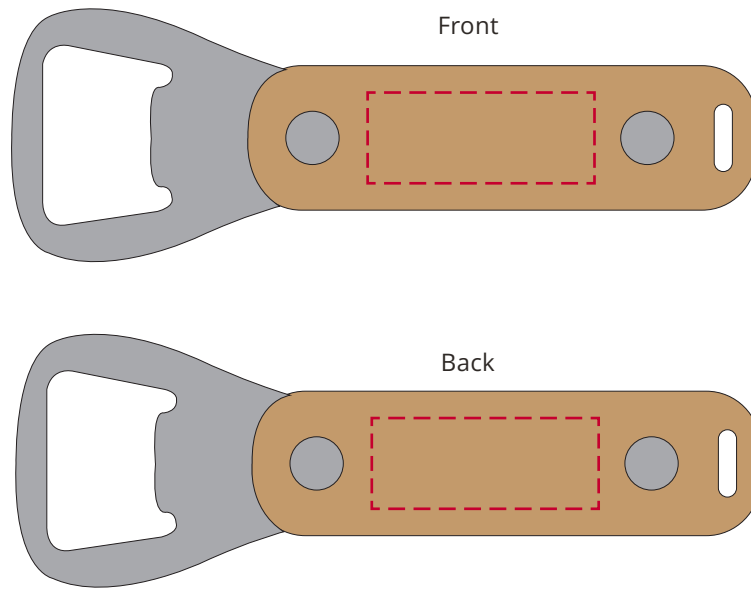

YOUR VISUAL PROOF

Order Reference	xxxxxx
Date created	xx/xx/xx
Created by	xx

Product	270261
Colour	Natural Beachwood
Branding	Engraved

Artwork Advisories

Please note that Bamboo is a natural material meaning that the colour of the engraving can vary on each item.

Please note we can have up to 2mm movement when engraving.

It is the customer's responsibility to ensure that the proof is correct in all areas. Please be sure to double-check spelling, grammar, layout and design before approving artwork. Due to the variation in monitor colours and adjustments, PDF proofs may not provide an accurate colour representation of the final product & printed work. Once artwork is approved, your order will be processed based on the above unless any amendments are made. All orders are subject to our terms and conditions.

Please email all approvals/amends to your order processor.

Scale	100%	Print area	30 x 12 mm	Logo size	xx x xxmm
-------	------	------------	------------	-----------	-----------