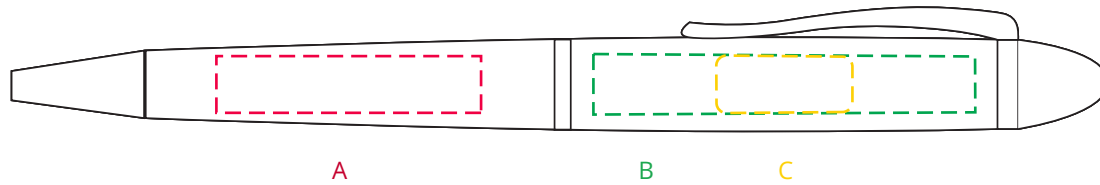

YOUR VISUAL PROOF (1 of 3)

Order Reference	xxxxxx
Date created	xx/xx/xx
Created by	xx

Product	269960
Colour	White
Branding	Spot Colour (1 col. max) / Full Colour

PANTONE® Colours

Artwork Advisories

Panel C will slide when the pen is tipped.

Pen Print Area	35 x 7 mm
Background	50.5 x 8 mm
Logo Size	xx x xxmm
Branding A	Spot Colour / Full Colour
Branding B	Full Colour

A

B

— Print Area / Cut line

- - - Safe print area

- - - Bleed line

Visual scale 100%.

YOUR VISUAL PROOF (3 of 3)

Order Reference	xxxxxx
Date created	xx/xx/xx
Created by	xx

Print area	18 x 7.6 mm
Logo size	xx x xxmm
Branding	Full Colour

C
Floaty Panel

— Print Area / Cut line

- - - Safe print area