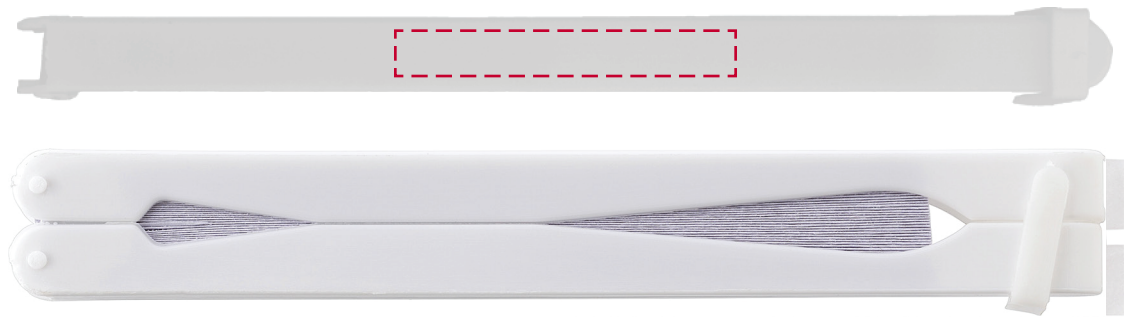

YOUR VISUAL PROOF

Order Reference	XXXXXX
Date created	xx/xx/xx
Created by	xx

Product	269955
Colour	White
Branding	Spot colour

PANTONE® Colours

Artwork Advisories

It is the customer's responsibility to ensure that the proof is correct in all areas. Please be sure to double-check spelling, grammar, layout and design before approving artwork. Due to the variation in monitor colours and adjustments, PDF proofs may not provide an accurate colour representation of the final product & printed work. Once artwork is approved, your order will be processed based on the above unless any amendments are made. All orders are subject to our terms and conditions.

Please email all approvals/amends to your order processor.

Scale	100%	Print area	45 x 6 mm	Logo size	xx x xxmm
-------	------	------------	-----------	-----------	-----------