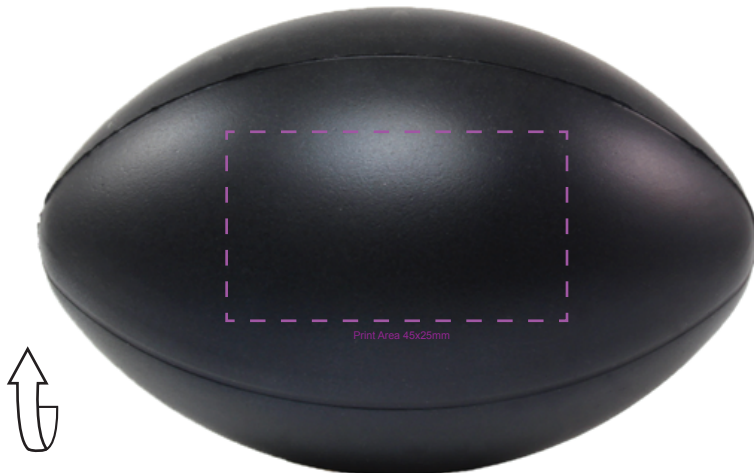

STRESS RUGBY BALL

SIZE: H60xW95xD60mm

Side 1

Side 3

Side 2

Side 4