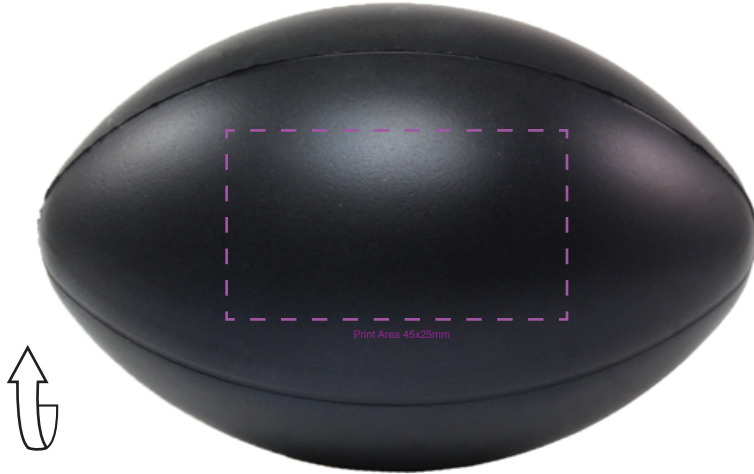

STRESS RUGBY BALL

SIZE: H60xW95xD60mm

Side 1

Side 3

Side 2

Side 4