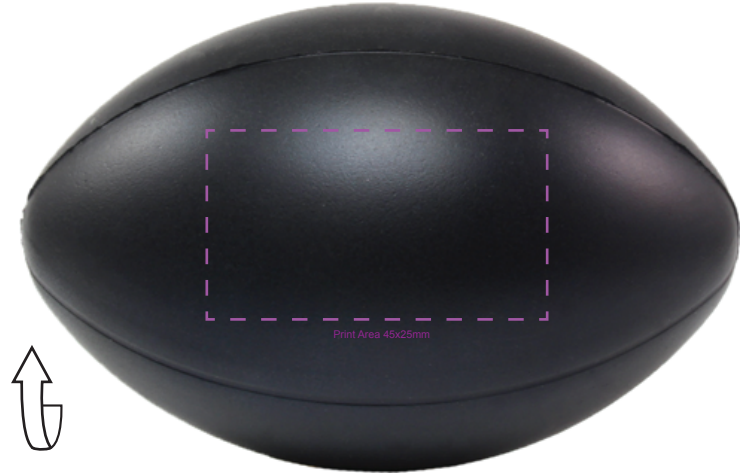

STRESS RUGBY BALL

SIZE: H60xW95xD60mm

Side 1

Side 3

Side 2

Side 4