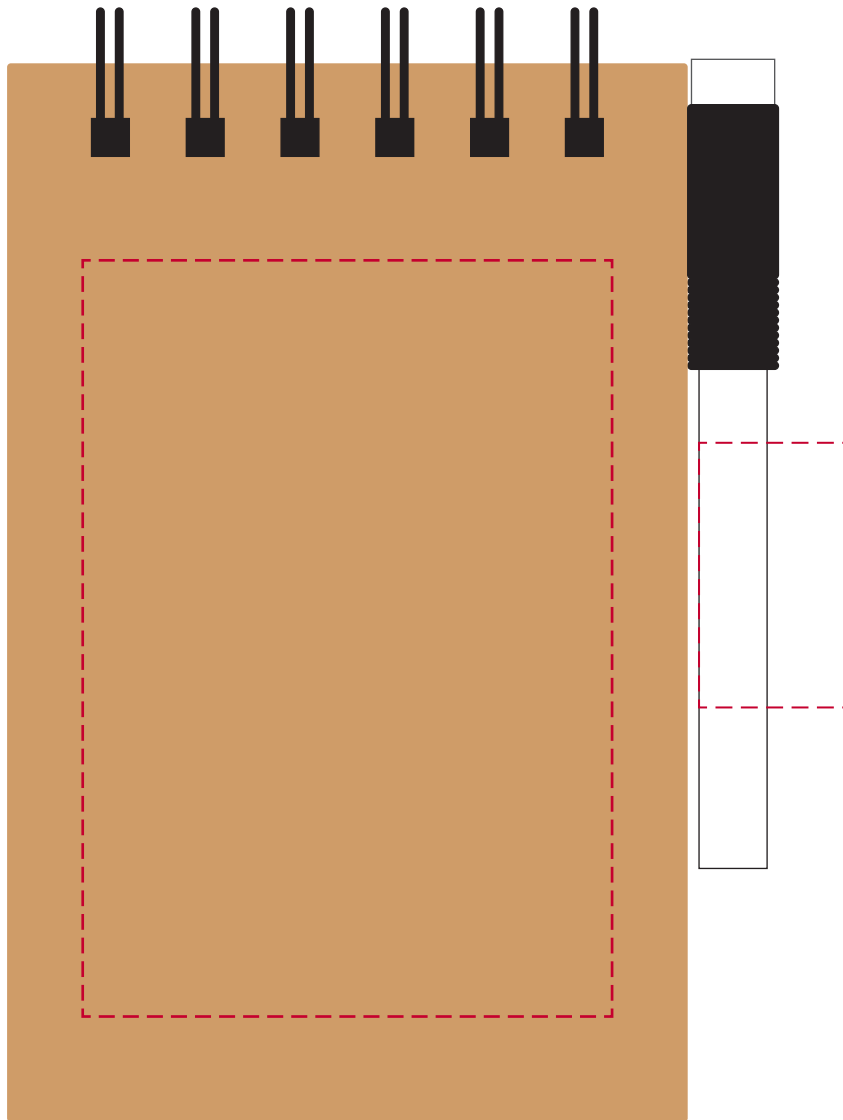

YOUR VISUAL PROOF

Scale 100% Print area Notepad 70 x 100 mm Pen 20 x 35 mm Logo size xx x xxmm

Order Reference	xxxxxx
Date created	xx/xx/xx
Created by	xx

Product	252029
Colour	Natural
Branding	Spot colour