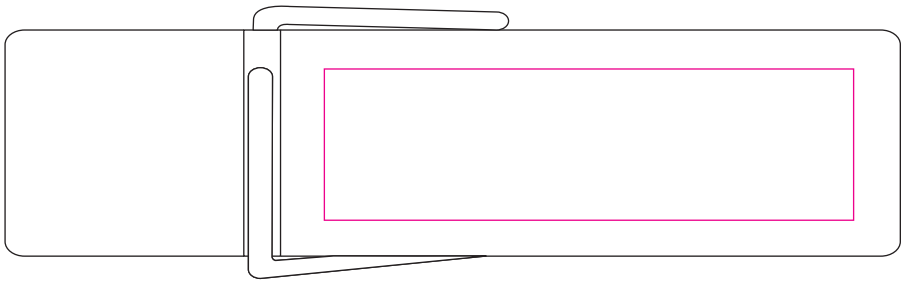

8160 - Large Memo Peg

Product Dimension(mm): 119 x 30 x 30

Minimum Print Restrictions (Pad)

Line thickness (0.3mm) 

Reversed Line (0.3mm) 

Text (6pt)  AEIOU

Reversed Text (10pt)  AEIOU

Any lines or text below these restrictions will result in a loss of detail when printed

Minimum Print Restrictions (Digital)

Line thickness (0.2mm) 

Reversed Line (0.2mm) 

Text (3pt)  AEIOU

Reversed Text (4pt)  AEIOU

Any lines or text below these restrictions will result in a loss of detail when printed

Actual Artwork Size(s):

Top = 

Please read carefully:

N/A

Available Print Area(s):

----- Top (Pad / Digital) = 70x20mm

Notes For Artroom:

• N/A