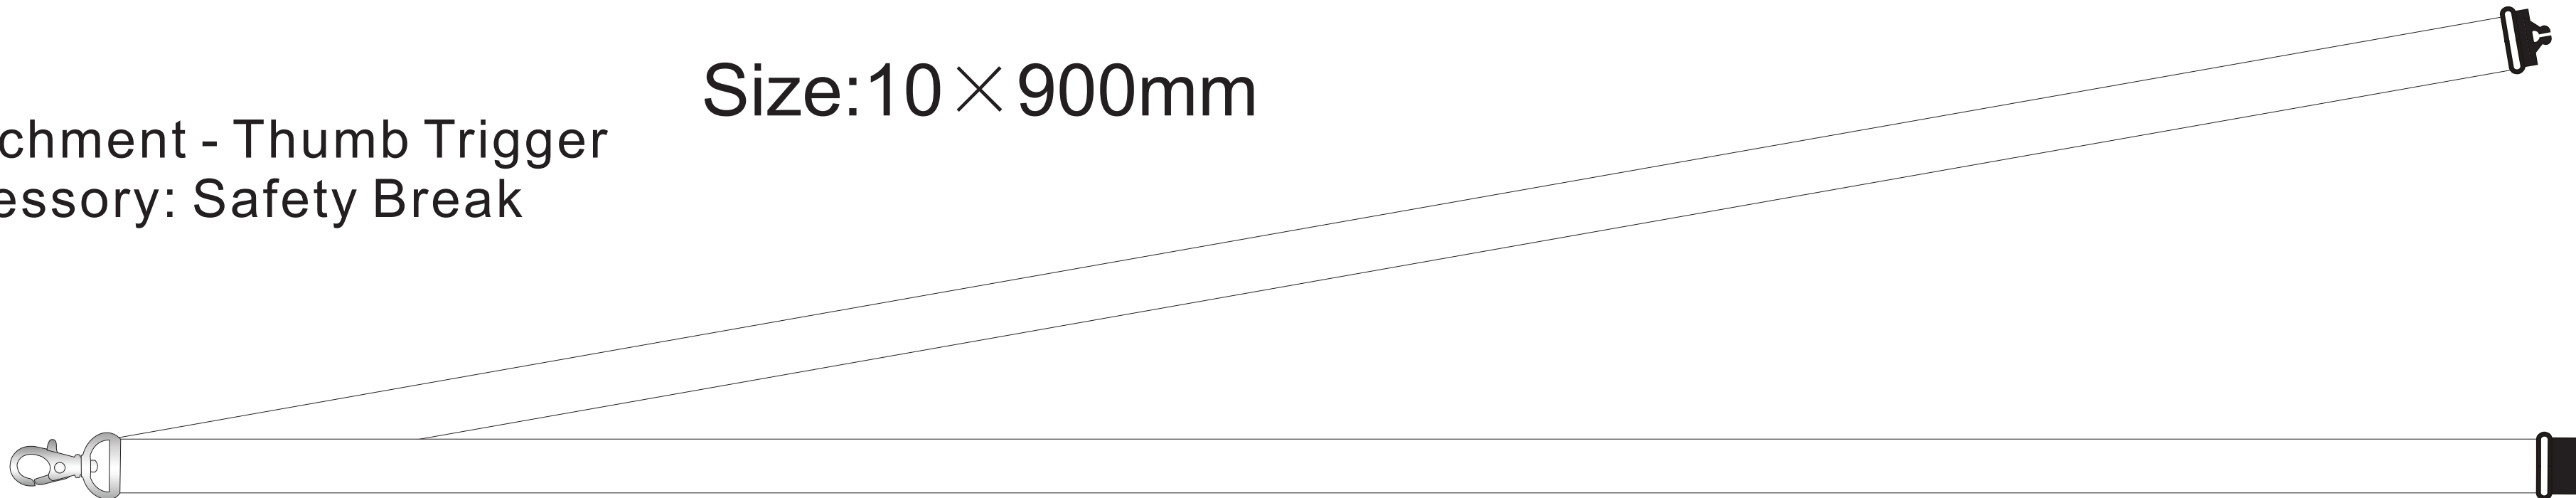

Attachment - Thumb Trigger
Accessory: Safety Break

Size: 10 × 900mm

Reduced by 50%

Front Side

Back Side