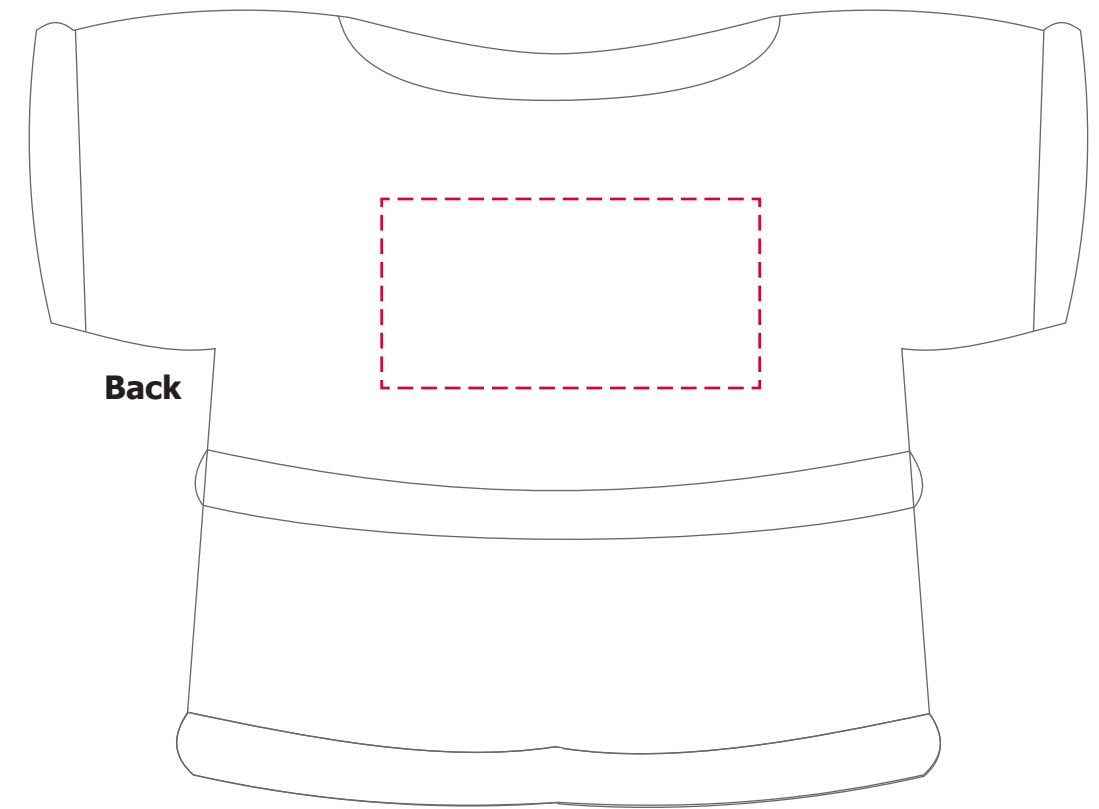

Order Reference xxxxxx
Date created xx/xx/xx
Created by xx

TM Product Code: 247192
Product Colour: Brown / White

Branding Option: Full Colour
Print Area Size: 50 x 25 mm
Logo Size: xx x xx mm

Artwork Advisories:
Full colour printed colours may differ when printed to the final product.

Front

Back