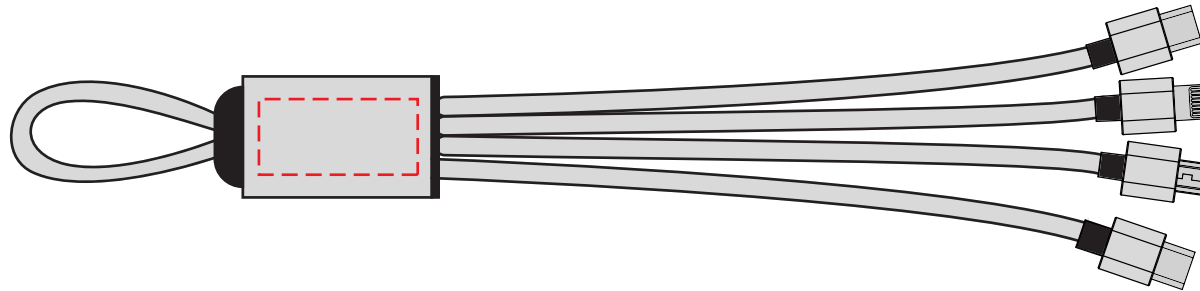

Order Reference: xxxxxx
Order Date: xx/xx/xx
Created By: xx

Artwork Advisories:

Product: 247181
Colour: Grey
Branding: Spot Colour (2 col. max) /
Full Colour / Engraved

Print Area: 21 x 10 mm (Front & Back)
Logo Size: xx x xx mm
Scale: 100%