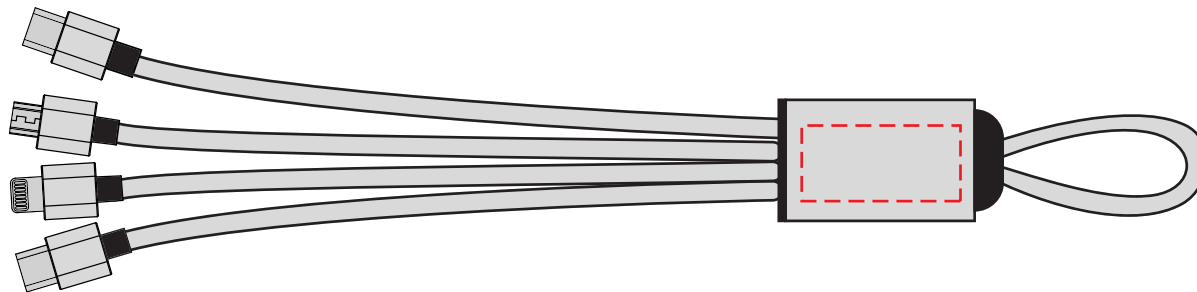

Order Reference: xxxxxx
Order Date: xx/xx/xx
Created By: xx

Artwork Advisories:

Product: 247181
Colour: Grey
Branding: Spot Colour (2 col. max) /
Full Colour / Engraved

Print Area: 21 x 10 mm (Front & Back)
Logo Size: xx x xx mm
Scale: 100%