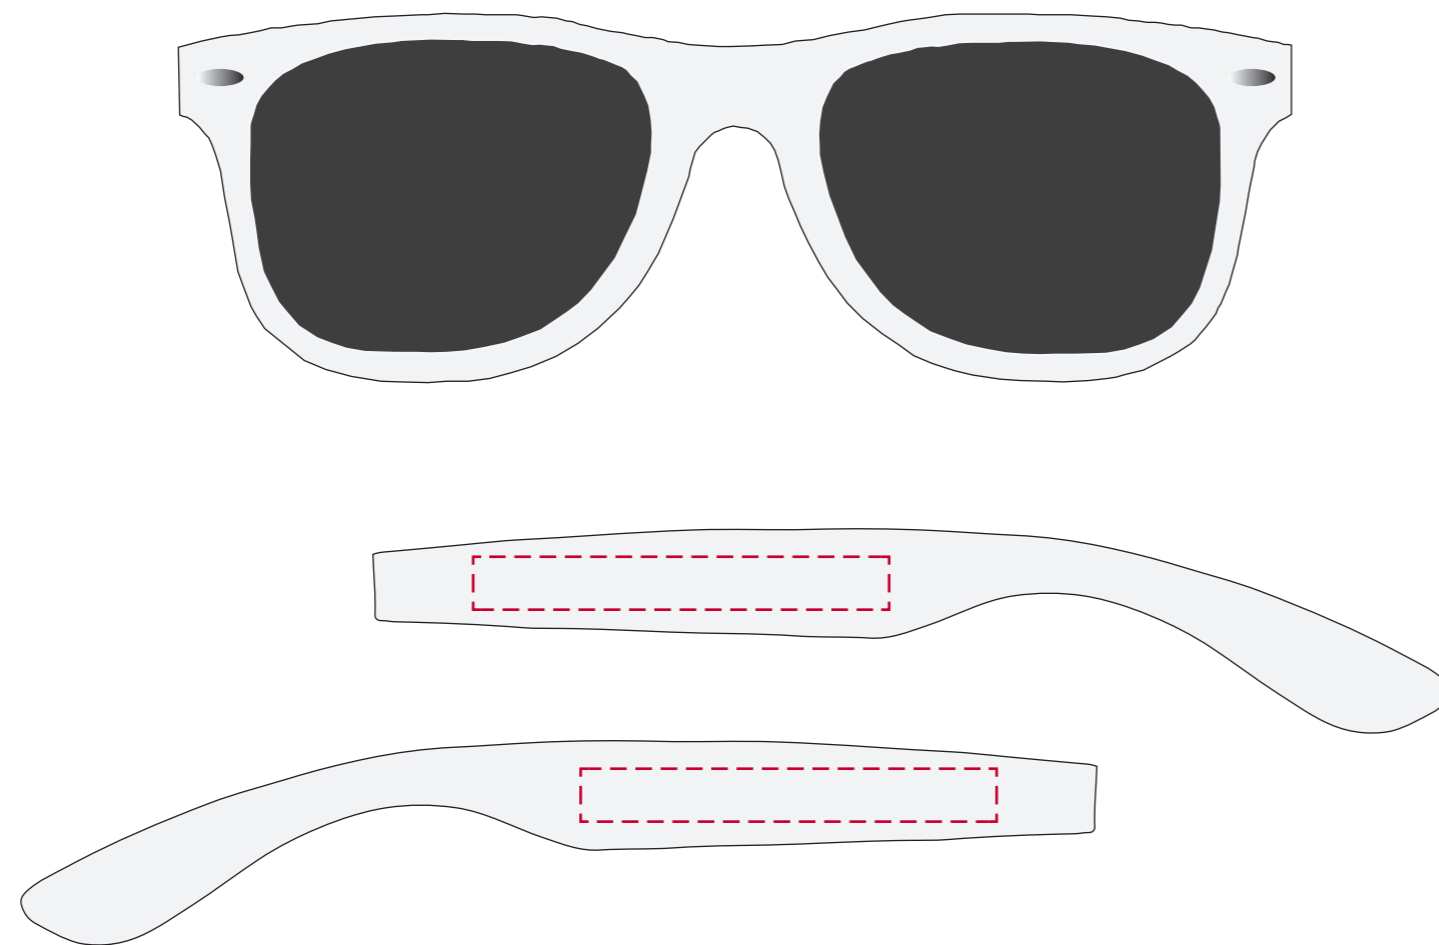

YOUR VISUAL PROOF

Order Reference xxxxxx
Date created xx/xx/xx
Created by xx

Product 247105
Colour White
Branding Spot colour / Full Colour

PANTONE® Colours

Artwork Advisories

It is the customer's responsibility to ensure that the proof is correct in all areas. Please be sure to double-check spelling, grammar, layout and design before approving artwork. **Due to the variation in monitor colours and adjustments, PDF proofs may not provide an accurate colour representation of the final product & printed work.** Once artwork is approved, your order will be processed based on the above unless any amendments are made. All orders are subject to our terms and conditions.

Please email all approvals/amends to your order processor.

Scale 100% Print area 55 x 7 mm (to each arm) Logo size xx x xxmm