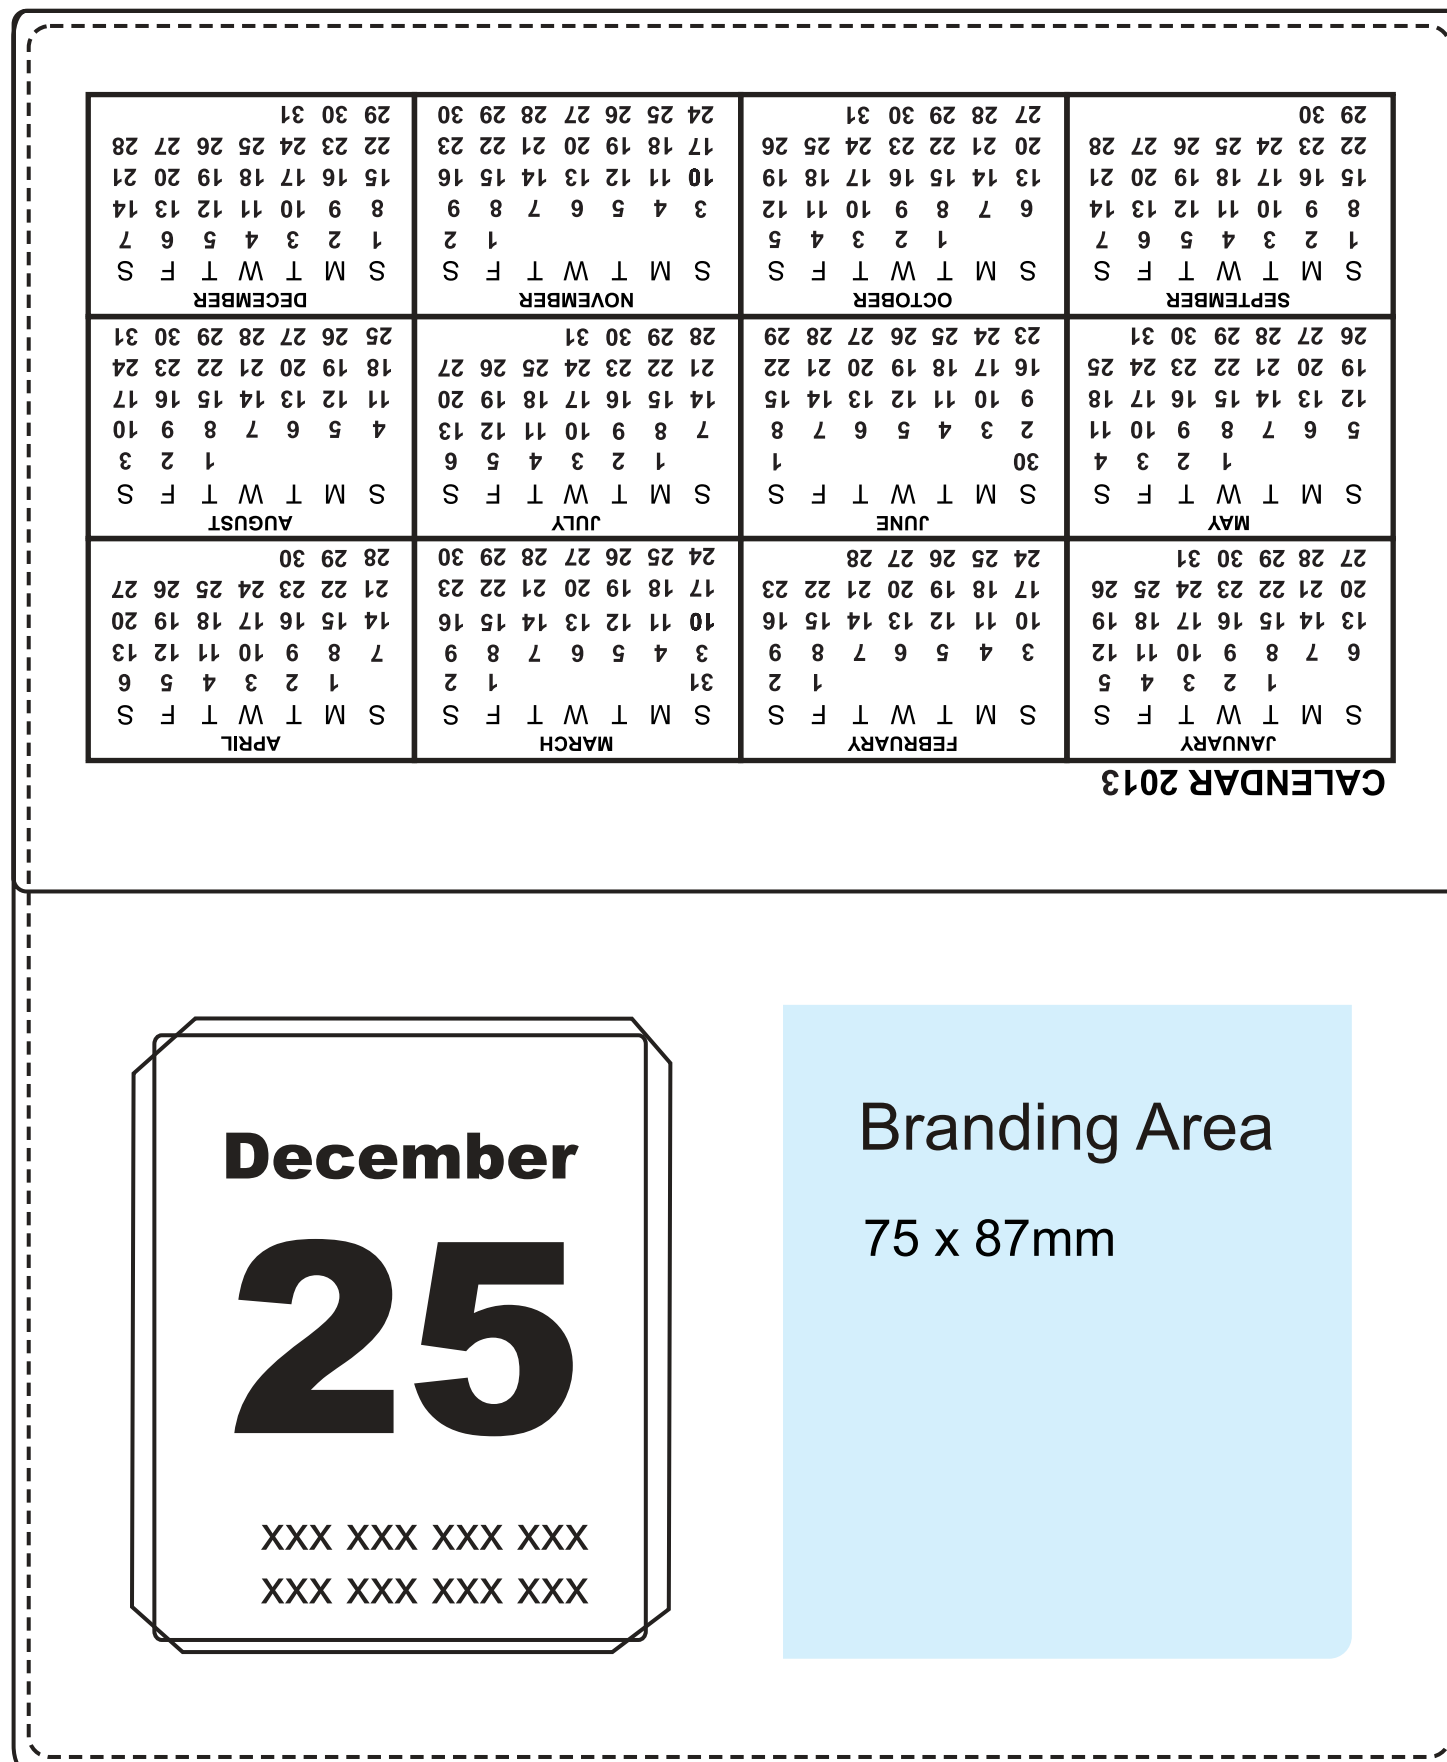

Article: 7810 Desk Top Calendar

Open Layout

192 x 233mm

Branding area is shaded in blue.
Maximum area per embossing die is

120 x 90 mm

Screen print detail further than 100mm
apart may require 2 screens please enquire.