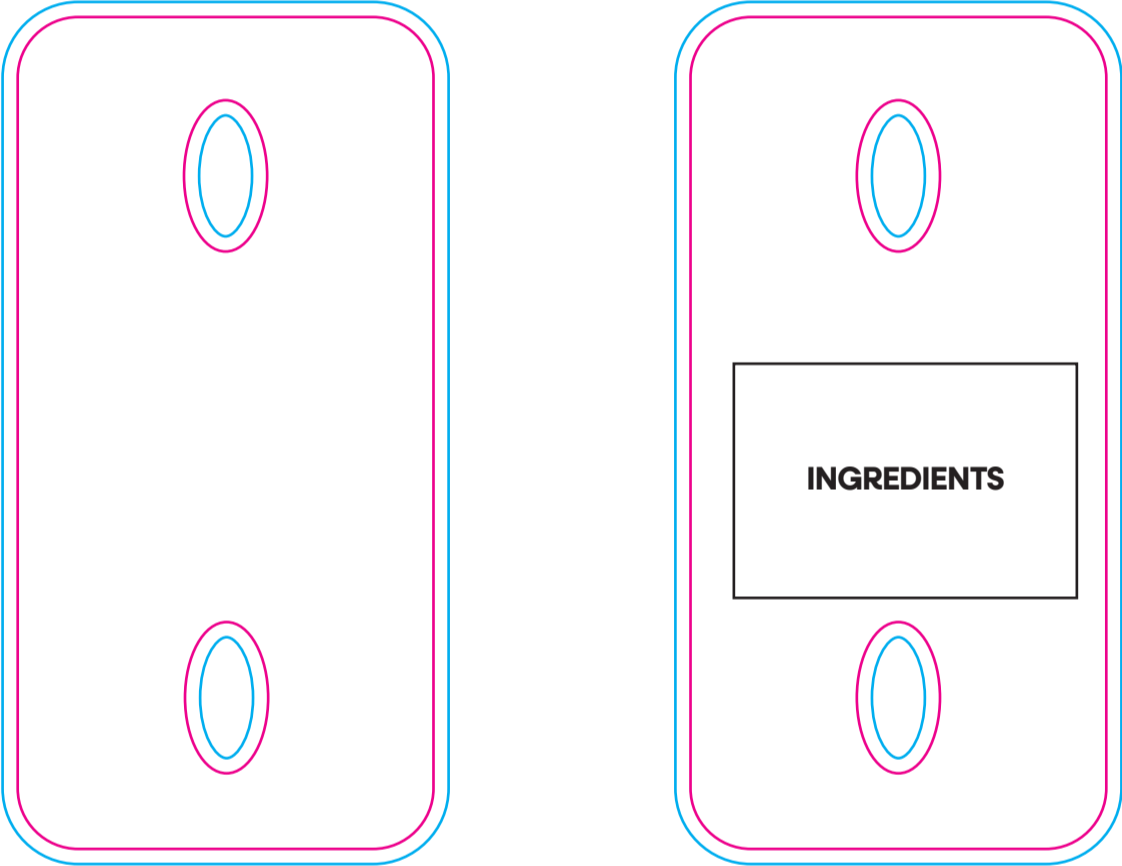

Winter Postal Box - Candy Cane

PRODUCT TEMPLATE

Branding Option: Full Colour
Print Area Size: 59 x 114 mm
Logo Size: xx x xx mm

Artwork Advisories:
Full colour printed colours may differ when printed to the final product.

- BLEED
- CONTOUR
- FOLDS
- NO PRINT
- REGISTRATION