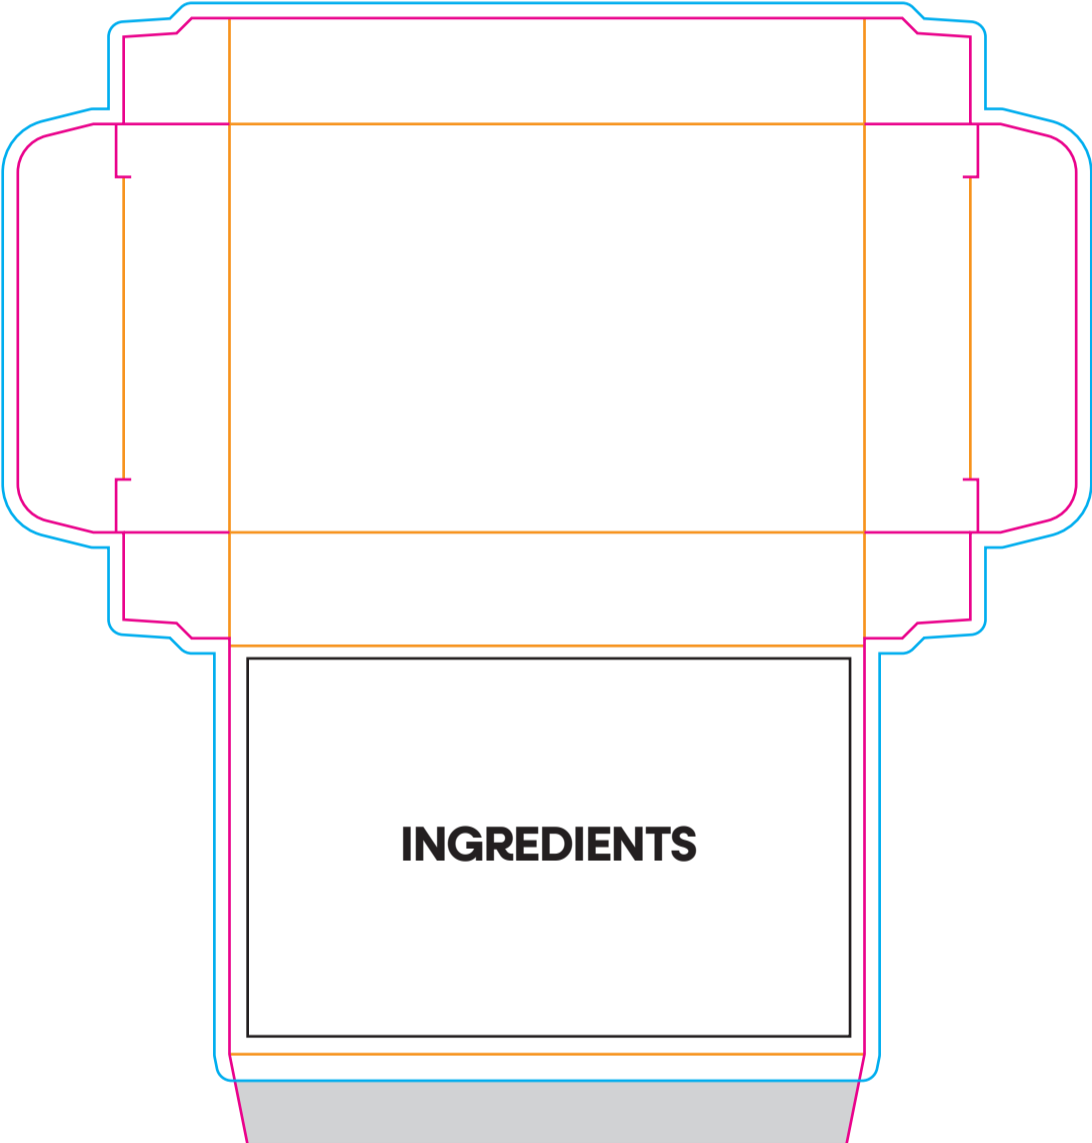

Artwork Advisories:
Full colour printed colours may differ when printed to the final product.

-  BLEED
-  CONTOUR
-  FOLDS
-  NO PRINT
-  REGISTRATION

Winter Postal Box - Candy Cane

PRODUCT TEMPLATE

Branding Option: Full Colour
Print Area Size: 59 x 114 mm
Logo Size: xx x xx mm

Artwork Advisories:
Full colour printed colours may differ when printed to the final product.

-  BLEED
-  CONTOUR
-  FOLDS
-  NO PRINT
-  REGISTRATION

Winter Postal Box - 6 Baton Bar Box

PRODUCT TEMPLATE

Branding Option: Full Colour
Print Area Size: 144 x 151 mm
Logo Size: xx x xx mm

Artwork Advisories:
Full colour printed colours may differ when printed to the final product.

-  BLEED
-  CONTOUR
-  FOLDS
-  NO PRINT
-  REGISTRATION

Winter Postal Box - Caviar Tin

PRODUCT TEMPLATE

Branding Option: Full Colour
Print Area Size: 53 x 53 mm
Logo Size: xx x xx mm

Artwork Advisories:
Full colour printed colours may differ when printed to the final product.