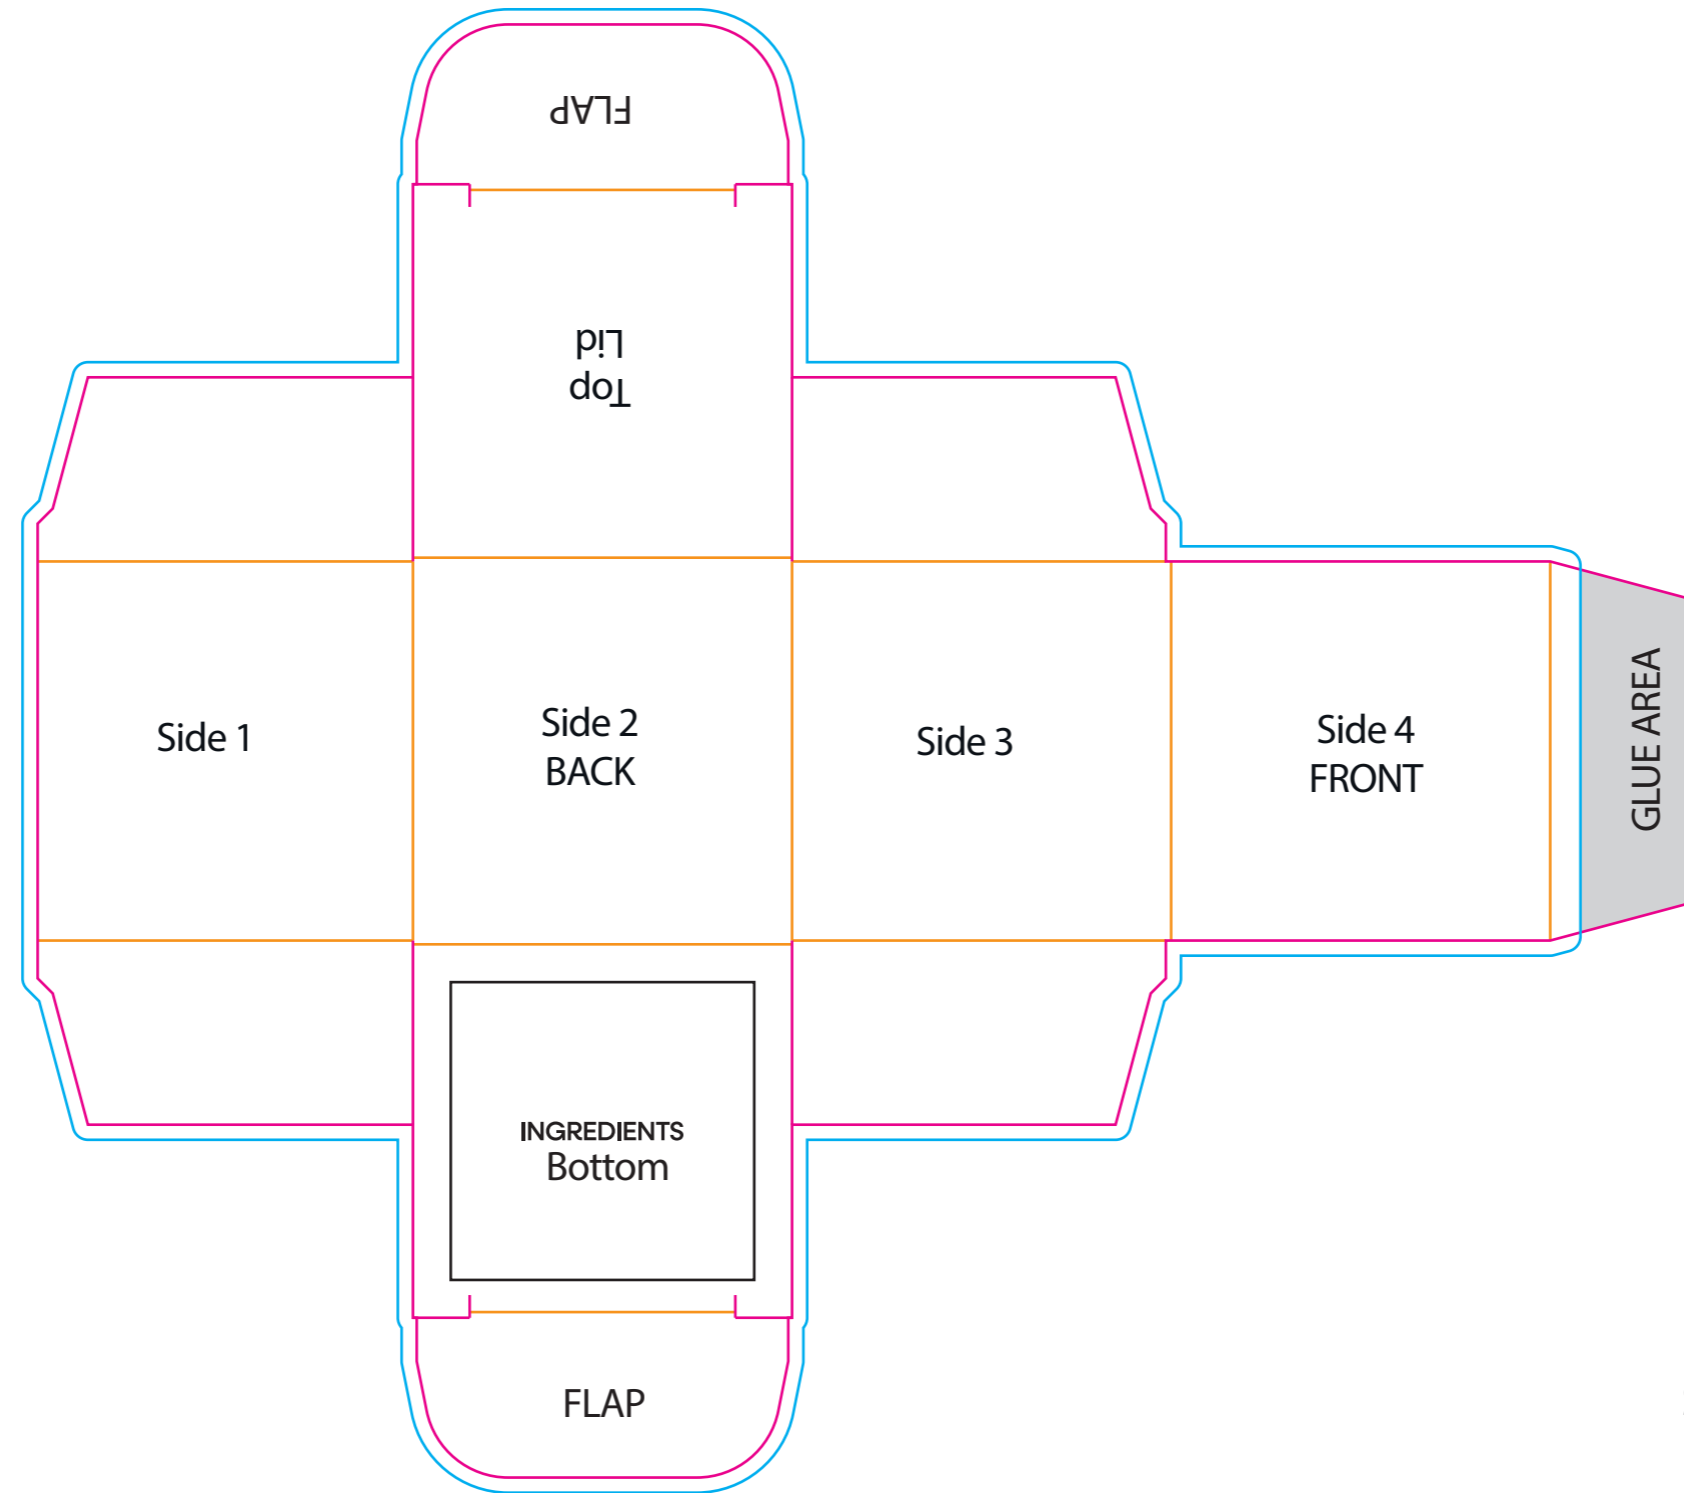

# Eco Maxi Cube

Order Reference: xxxxxx  
 Order Date: xx/xx/xx  
 Created By: xx

Product: 246943  
 Colour: White  
 Branding: Full Colour

Print Area: 325 x 310mm  
 (all over box)  
 Logo Size: xx x xx mm  
 Scale: 100%

## Artwork Advisories

**Full colour printed colours may differ** when printed to the final product.

- BLEED
- CONTOUR
- FOLDS
- NO PRINT
- REGISTRATION

Text Position  
 Sides - Upright  
 Top - Upside down  
 Bottom - Upright

Print Areas  
 Side 2,3 50x 50mm without bleed  
 Side 1 and 4 50 x 50mm without bleed  
 52 x 52mm with bleed

Top and Bottom 50 x 50mm without bleed  
 54 x 50mm with bleed

Please make sure that the artwork meets the bleed line all throughout.  
 To prevent potential white lines when printing and cutting the cube.