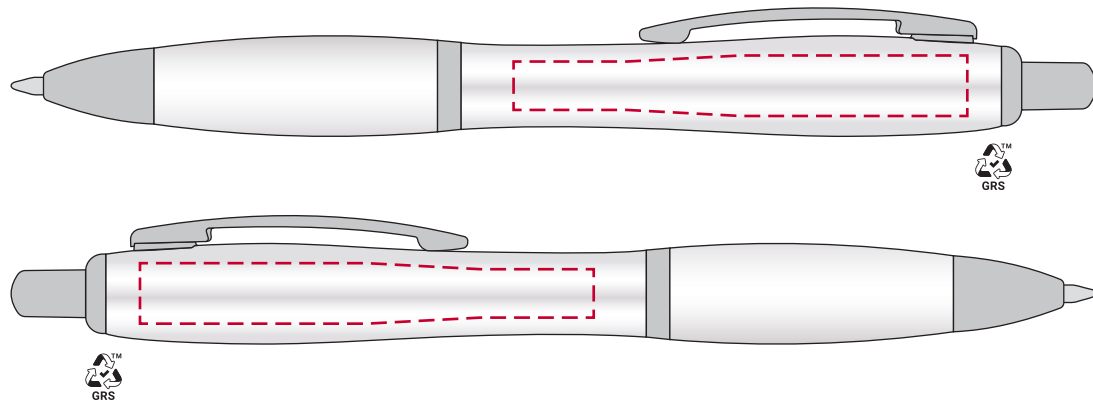

YOUR VISUAL PROOF

Order Reference xxxxxx
Date created xx/xx/xx
Created by xx

Product 246886
Colour Transparent Clear
Branding Spot colour / Full Colour

PANTONE® Colours

Artwork Advisories

Please Note: The back of this pen features the GRS logo, this is part of the product and non-removable.

Please email all approvals/amends to your order processor.

Scale 100% Print area 60 x 6-8 mm Logo size xx x xx mm