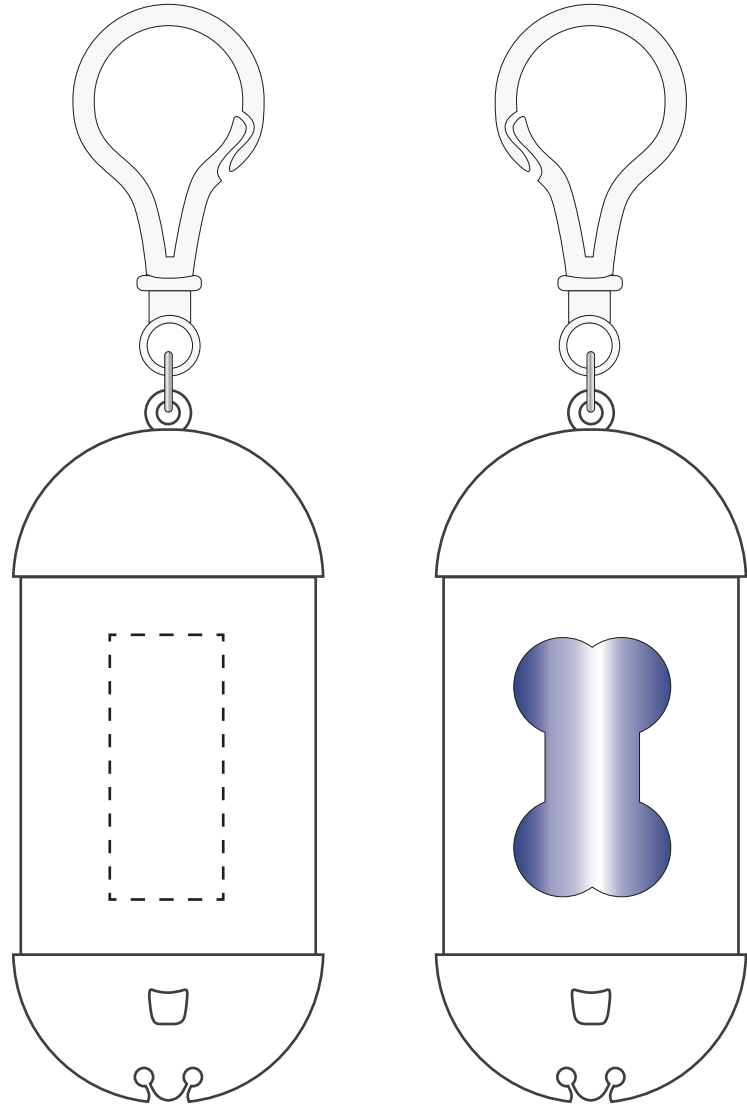

Order Reference xxxxxx
Date created xx/xx/xx
Created by xx

Quantity:
Version: 1

TM Product Code: 246867
Product Colour: White

PRINTING CONCERNS:

PRODUCT INFO:

We stock this item in the following colours

Branding Option : Spot Colour

PANTONE REFERENCE(S)

● Colour 1

Print Area: 35 x 15 mm

Logo size: xx x xx mm

ARTWORK SCALE 100%

ARTWORK SCALE 100%
 Max print area: 15mm x 35mm

Product Image for visualisation
 - colours may vary

The dashed line is to demonstrate print area and will not appear on your printed item