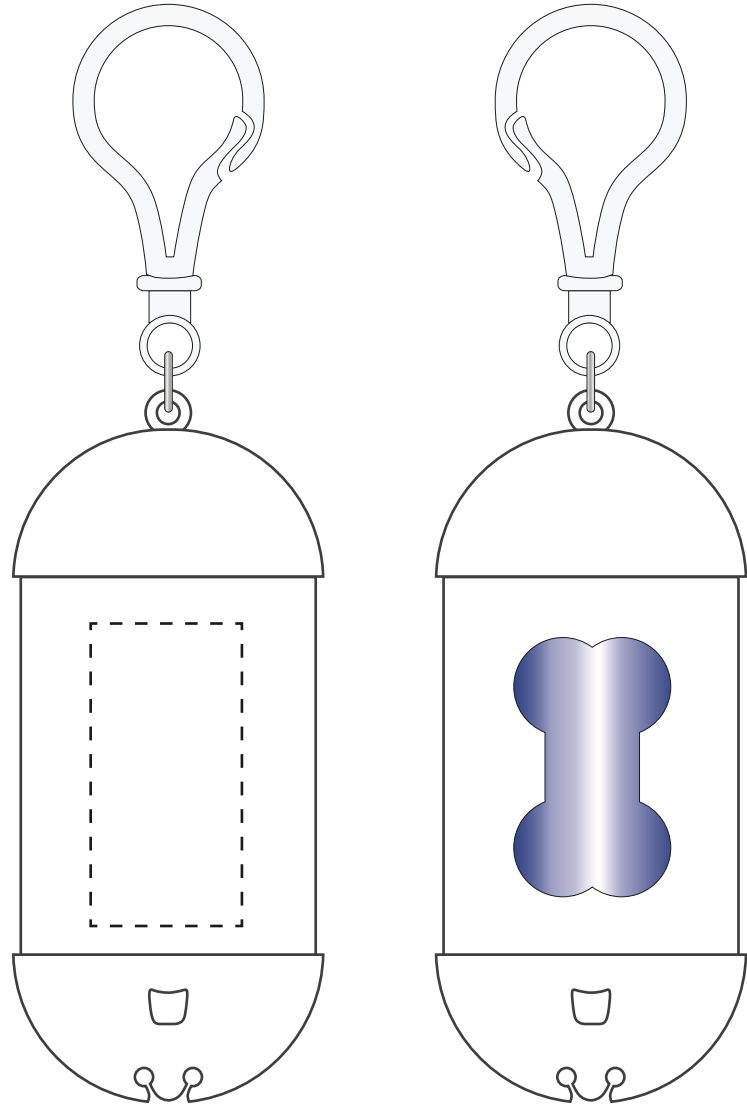

**Order Reference** xxxxxx  
**Date created** xx/xx/xx  
**Created by** xx

**Quantity:**  
**Version:** 1

**TM Product Code:** 246867  
**Product Colour:** White

**PRINTING CONCERNS:**

**PRODUCT INFO:**

We stock this item in the following colours

**Branding Option : Full Colour**

**PANTONE REFERENCE(S)**

 Full Colour Printing

**Print Area:** 20 x 40 mm

**Logo size:** xx x xx mm

ARTWORK SCALE 100%

ARTWORK SCALE 100%  
 Max print area: 20 x 40 mm

Product Image for visualisation  
 - colours may vary

The dashed line is to demonstrate print area and will not appear on your printed item

**PLEASE NOTE:**

- All colours including print and product are for visual purposes only and should not be regarded as the actual colour of the product and print.
- Some products may vary from batch to batch and may differ from previous orders.
- The colour and texture of a product can also have an effect on the final print colour.
- By approving this order we accept that you understand these terms.