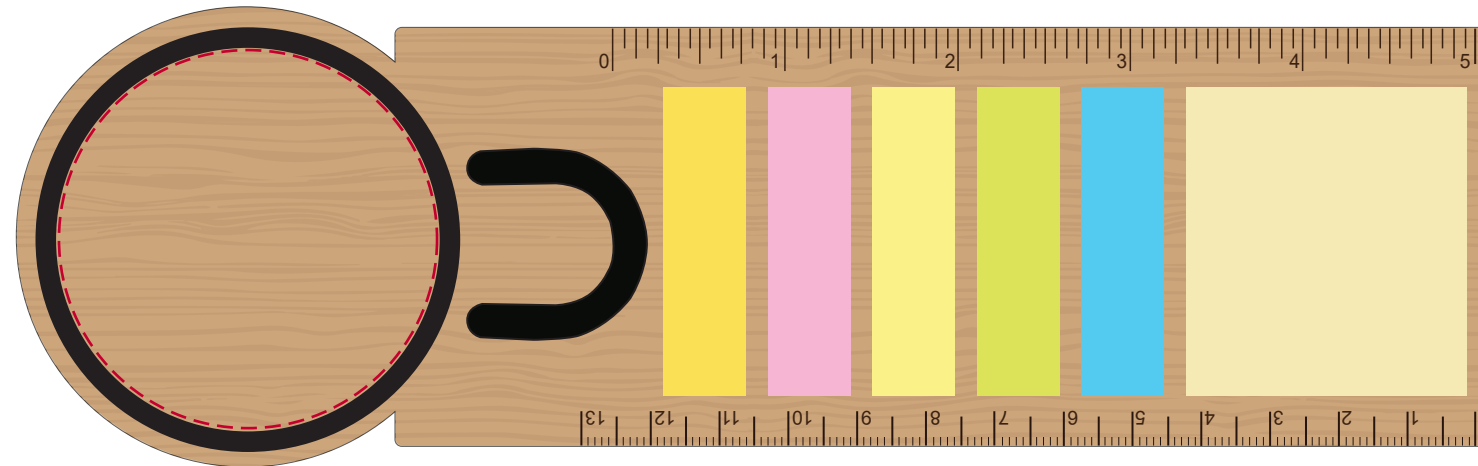

# YOUR VISUAL PROOF

Order Reference xxxxxx  
Date created xx/xx/xx  
Created by xx

Product 246754  
Colour Bamboo  
Branding Spot Colour

Please email all approvals/amends to your order processor.

Scale 100%    Print area 50 x 50mm dia    Logo size xx x xxmm