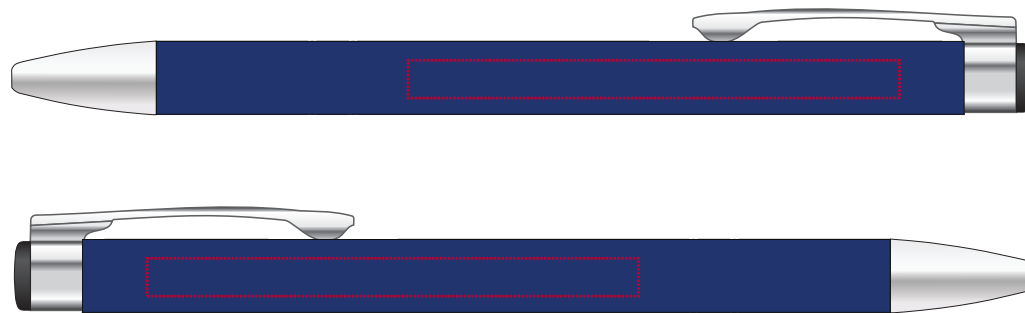

# YOUR VISUAL PROOF (1 of 2)

Scale 100%    Print area 123 x 195 mm    Logo size xx x xxmm

Order Reference xxxxxx  
Date created xx/xx/xx  
Created by xx

Product 246740  
Colour Navy  
Branding Spot Colour (1 col. max)

# YOUR VISUAL PROOF (2 of 2)

Order Reference xxxxxx  
Date created xx/xx/xx  
Created by xx

Product 246740  
Colour Navy  
Branding Spot Colour (1 col. max)