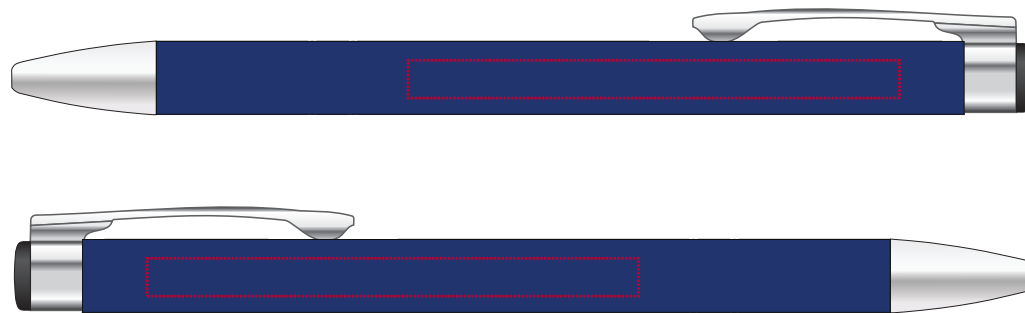

YOUR VISUAL PROOF (2 of 2)

Order Reference	xxxxxx
Date created	xx/xx/xx
Created by	xx

Product	246740
Colour	Navy
Branding	Full Colour

Artwork Advisories

Full colour printed colours may differ when printed to the final product.

It is the customer's responsibility to ensure that the proof is correct in all areas. Please be sure to double-check spelling, grammar, layout and design before approving artwork. **Due to the variation in monitor colours and adjustments, PDF proofs may not provide an accurate colour representation of the final product & printed work.** Once artwork is approved, your order will be processed based on the above unless any amendments are made. All orders are subject to our terms and conditions.

Please email all approvals/amends to your order processor.

Scale 100%   **Print area** 65 x 5 mm   **Logo size** xx x xxmm